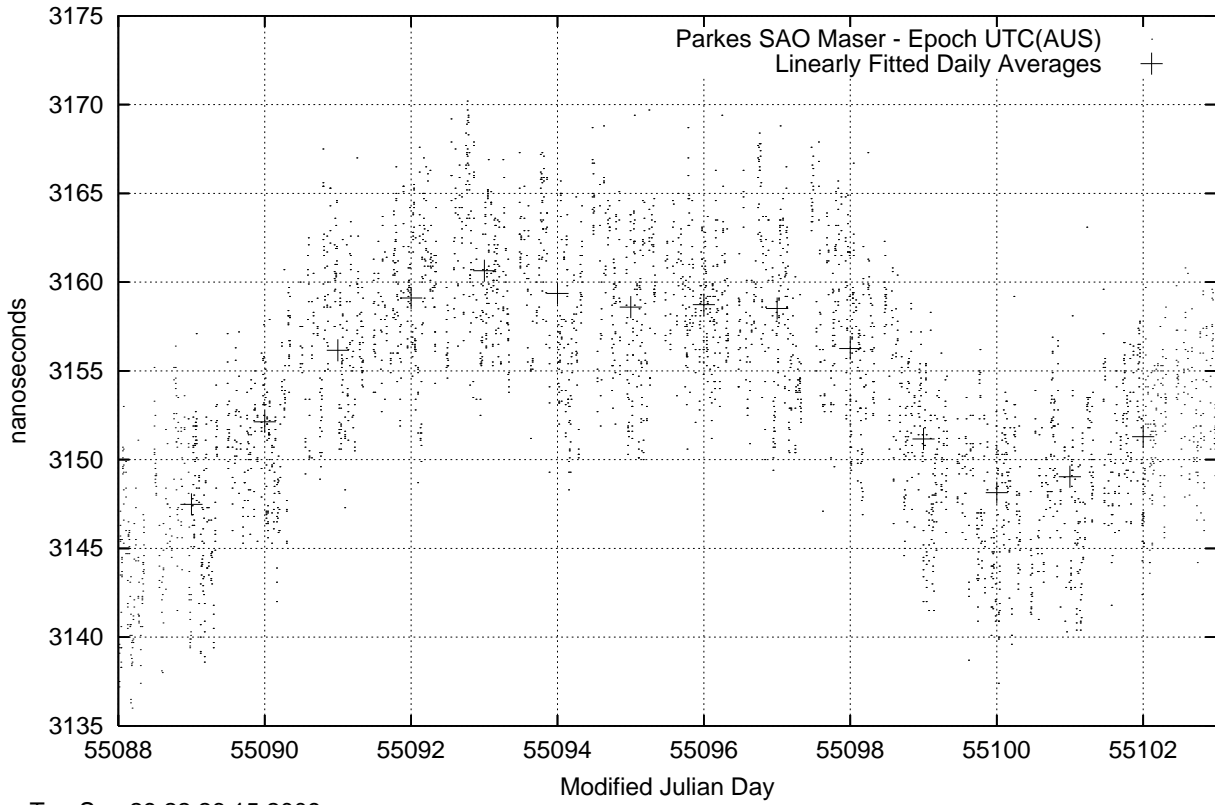

GPS Common-View Time-Transfer between ATNF Parkes and NMI Sydney

GPS Common-View Frequency Transfer between ATNF Parkes and NMI Sydney