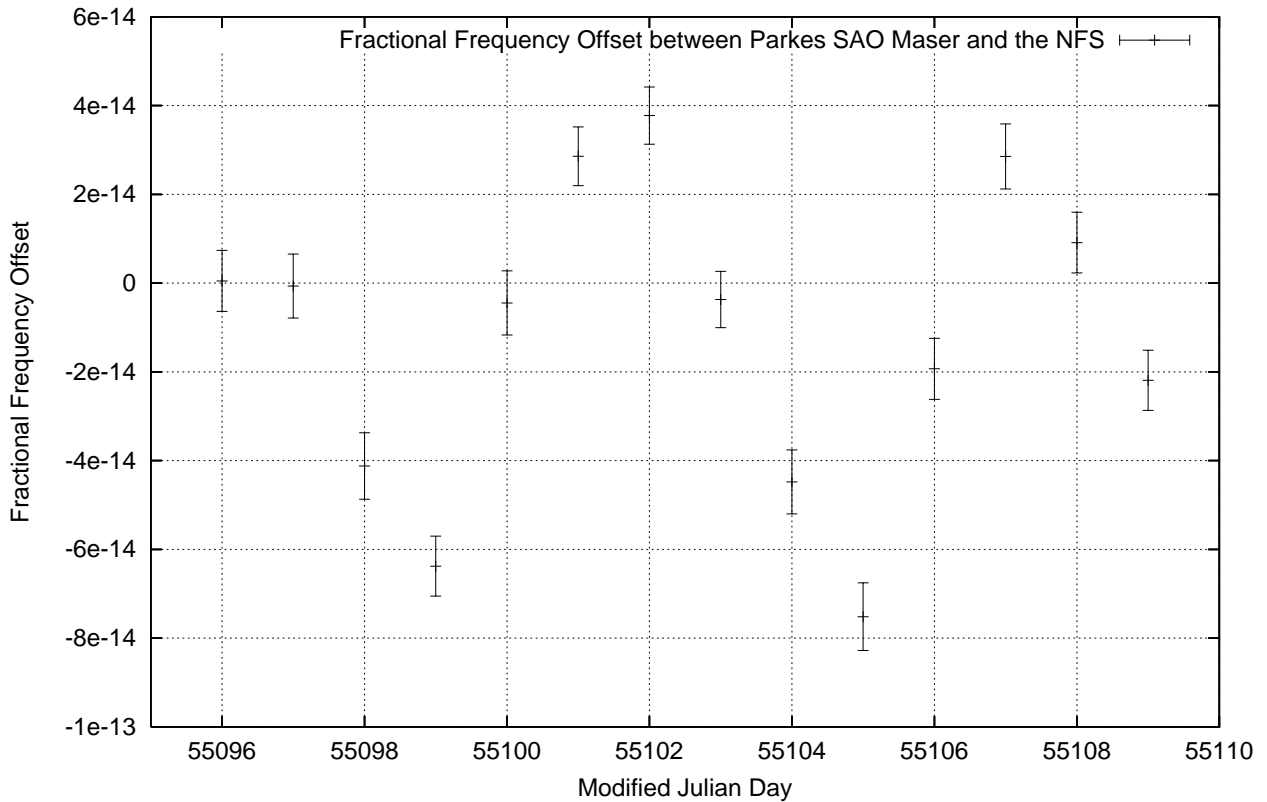

GPS Common-View Time-Transfer between ATNF Parkes and NMI Sydney

Tue Oct 06 22:26:15 2009

GPS Common-View Frequency Transfer between ATNF Parkes and NMI Sydney

Tue Oct 06 22:26:15 2009