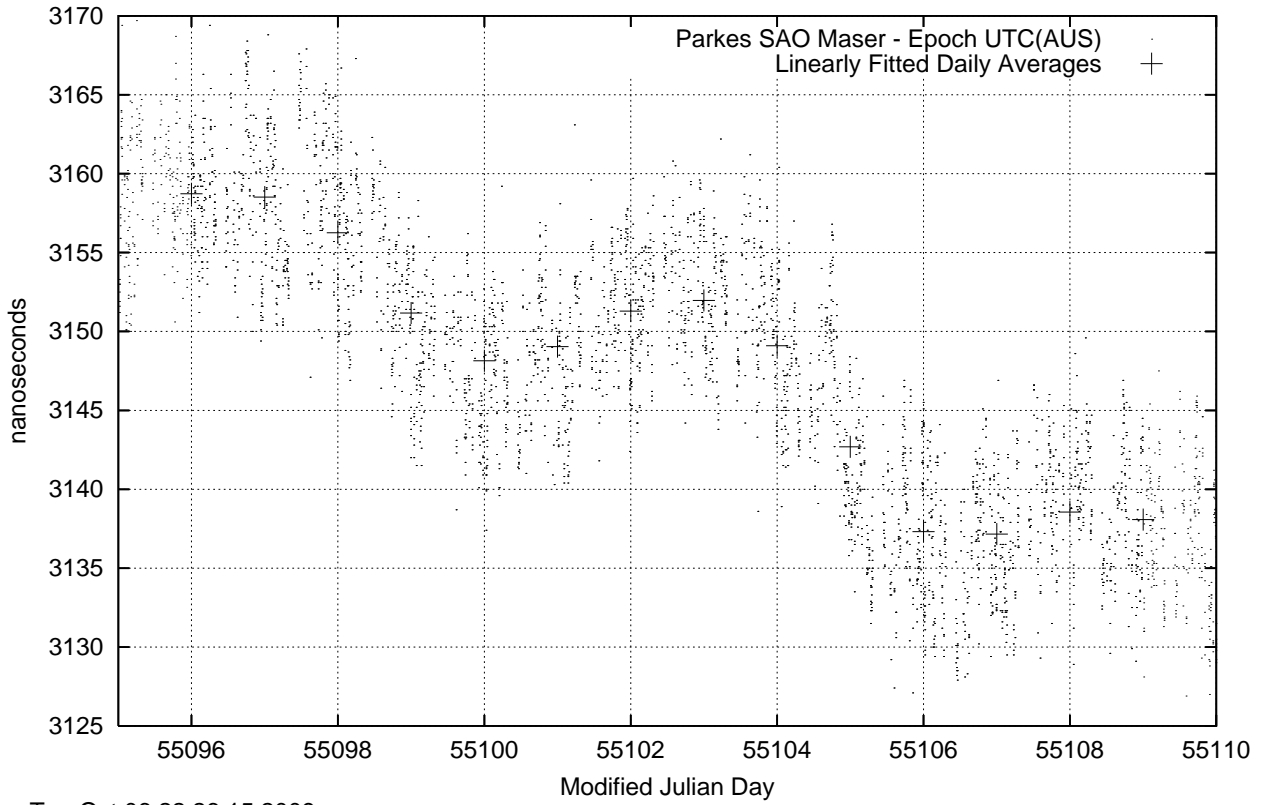

GPS Common-View Time-Transfer between ATNF Parkes and NMI Sydney

Tue Oct 06 22:26:15 2009

GPS Common-View Frequency Transfer between ATNF Parkes and NMI Sydney

Tue Oct 06 22:26:15 2009