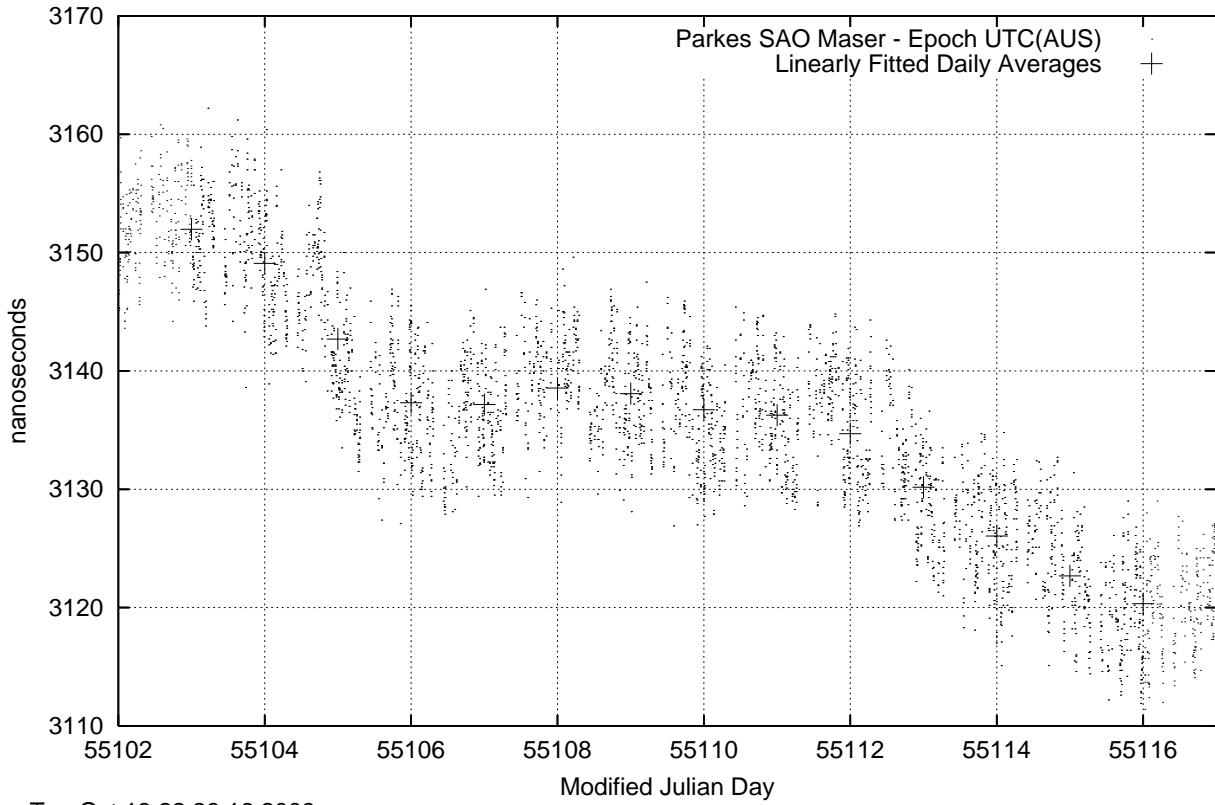

GPS Common-View Time-Transfer between ATNF Parkes and NMI Sydney

Tue Oct 13 22:26:16 2009

GPS Common-View Frequency Transfer between ATNF Parkes and NMI Sydney

Tue Oct 13 22:26:16 2009