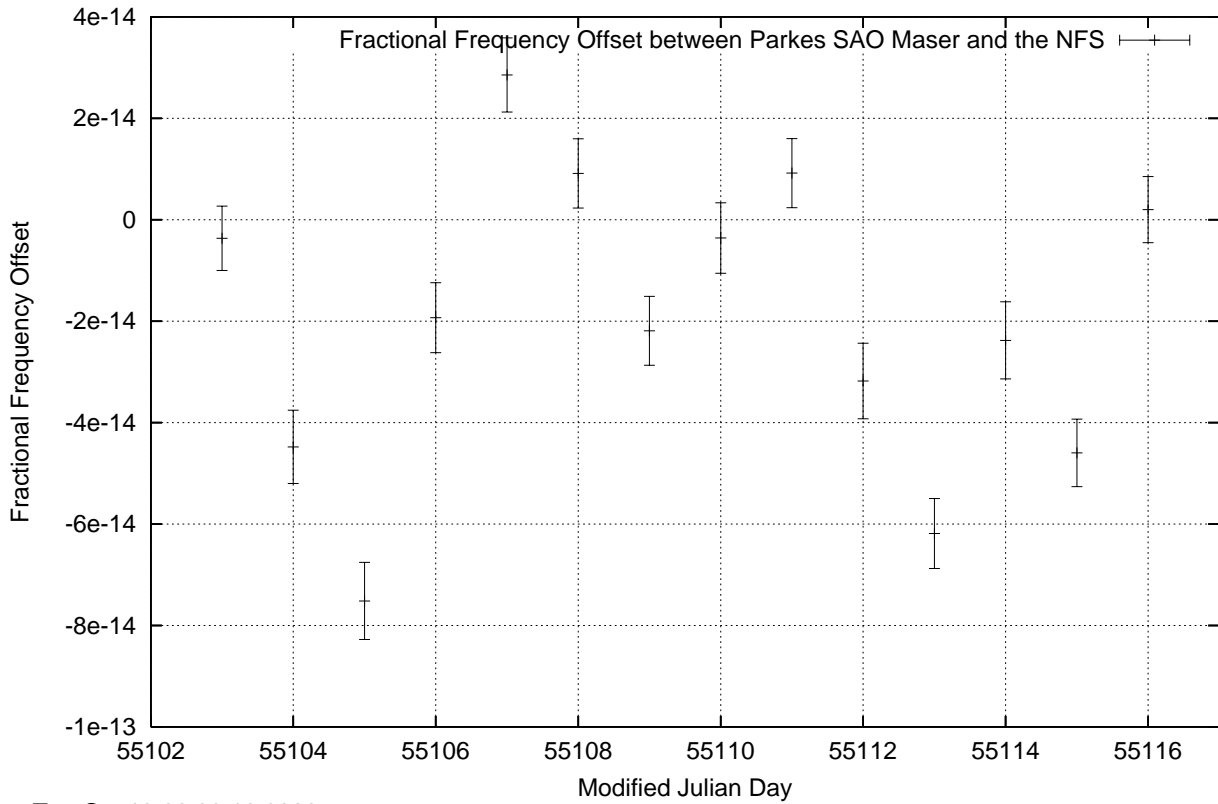

GPS Common-View Time-Transfer between ATNF Parkes and NMI Sydney

Tue Oct 13 22:26:16 2009

GPS Common-View Frequency Transfer between ATNF Parkes and NMI Sydney

Tue Oct 13 22:26:16 2009