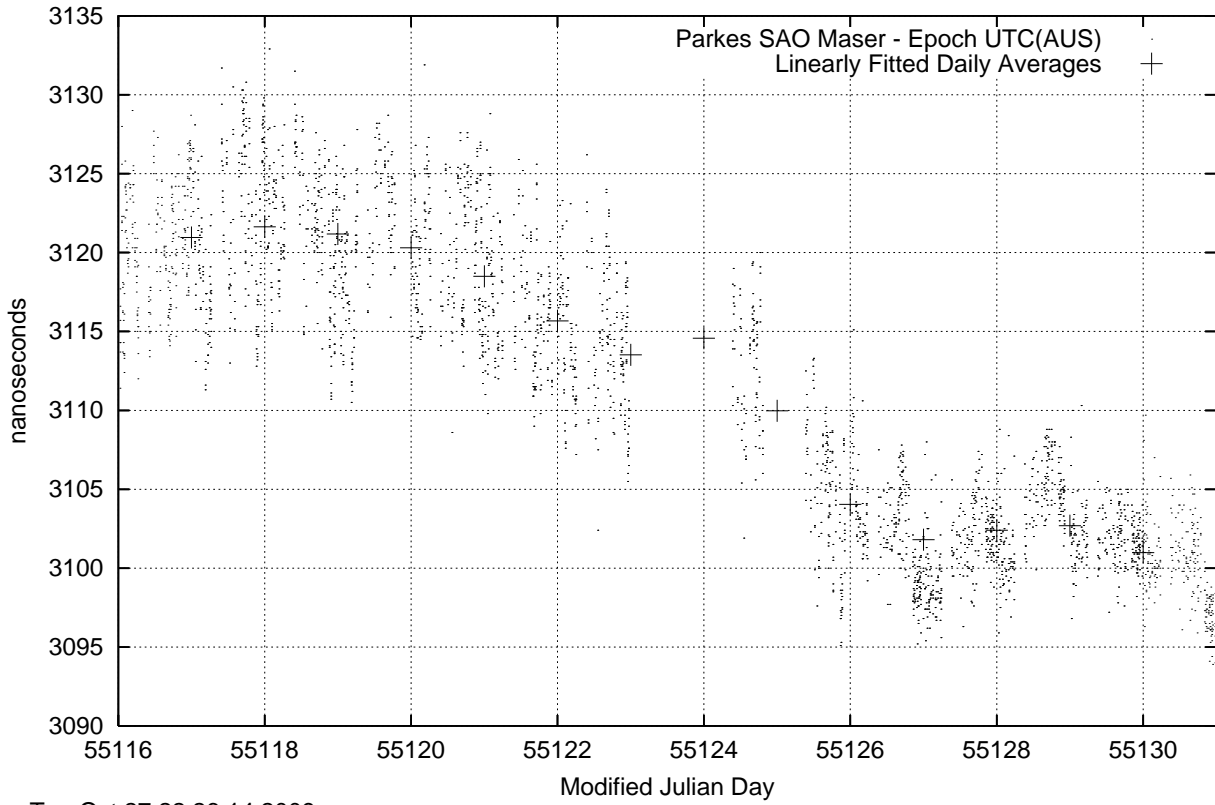

GPS Common-View Time-Transfer between ATNF Parkes and NMI Sydney

GPS Common-View Frequency Transfer between ATNF Parkes and NMI Sydney