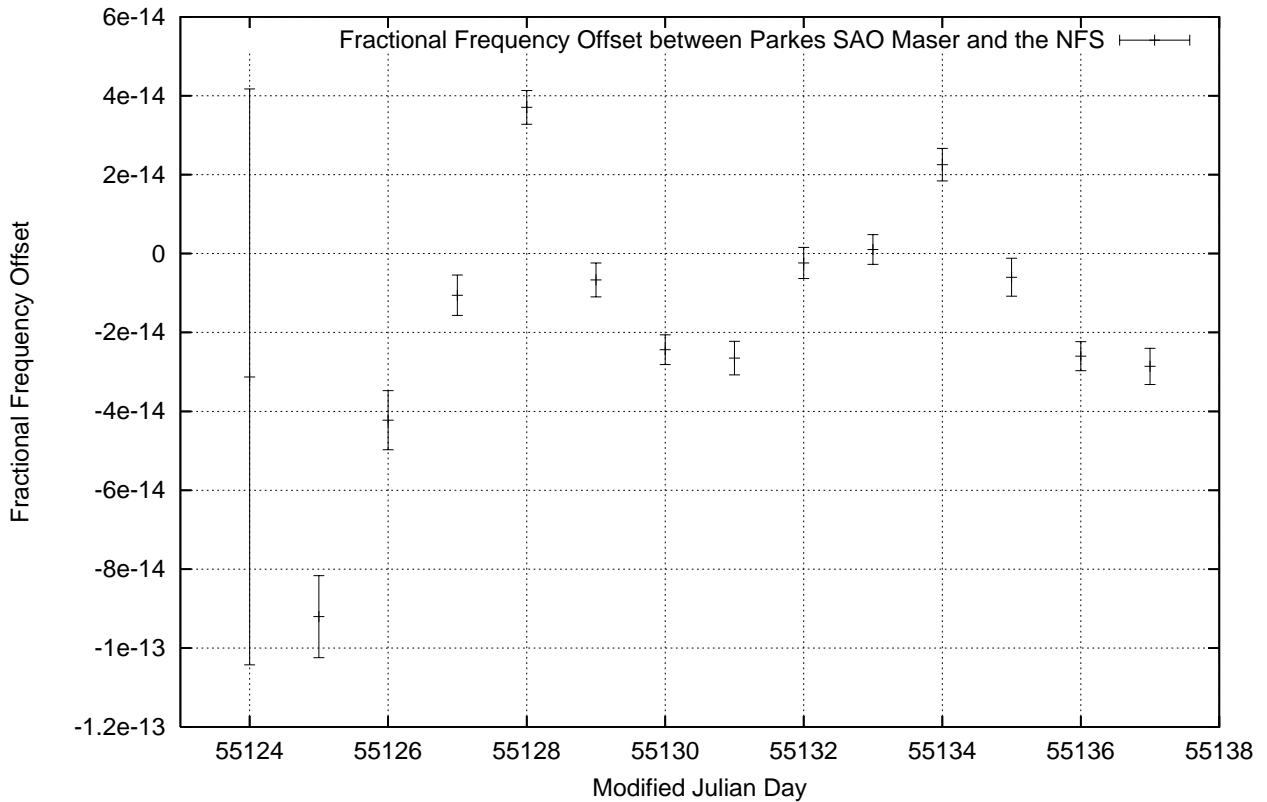

GPS Common-View Time-Transfer between ATNF Parkes and NMI Sydney

Tue Nov 03 22:26:14 2009

GPS Common-View Frequency Transfer between ATNF Parkes and NMI Sydney

Tue Nov 03 22:26:14 2009