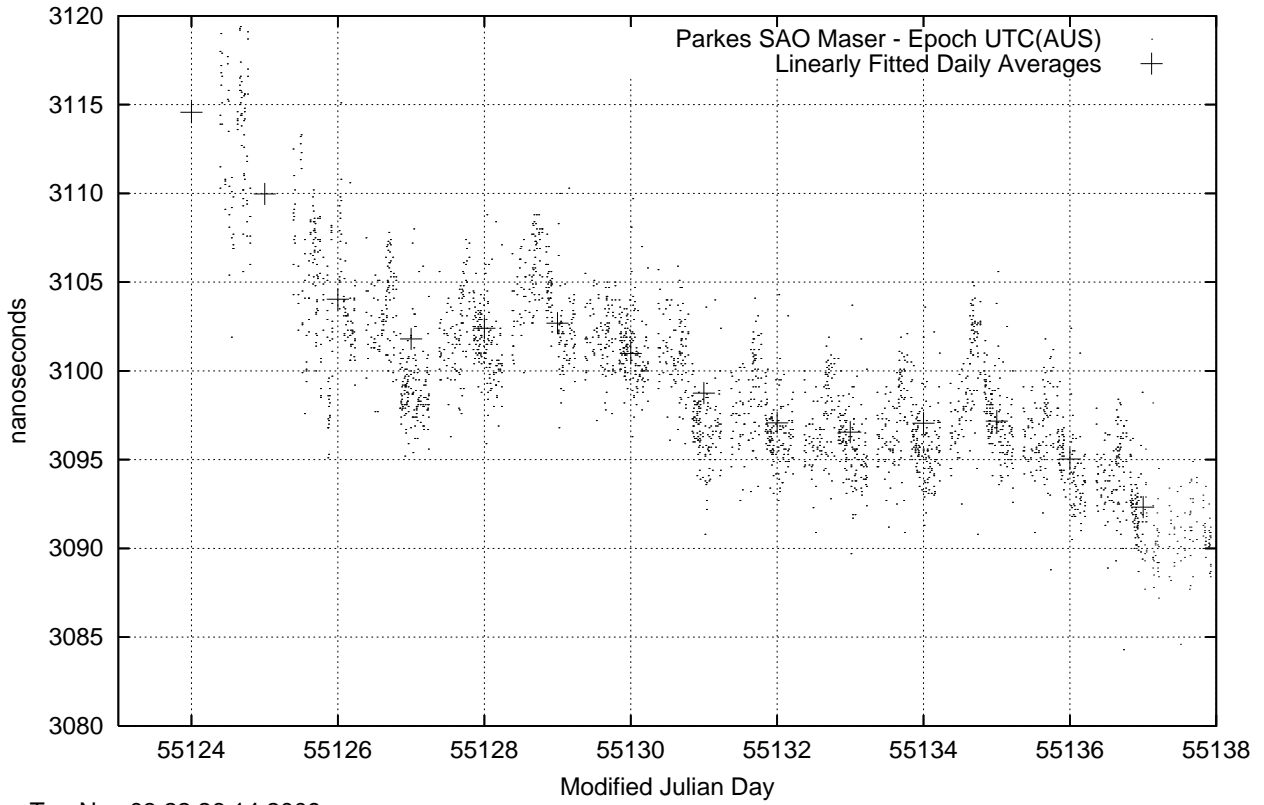

GPS Common-View Time-Transfer between ATNF Parkes and NMI Sydney

Tue Nov 03 22:26:14 2009

GPS Common-View Frequency Transfer between ATNF Parkes and NMI Sydney

Tue Nov 03 22:26:14 2009