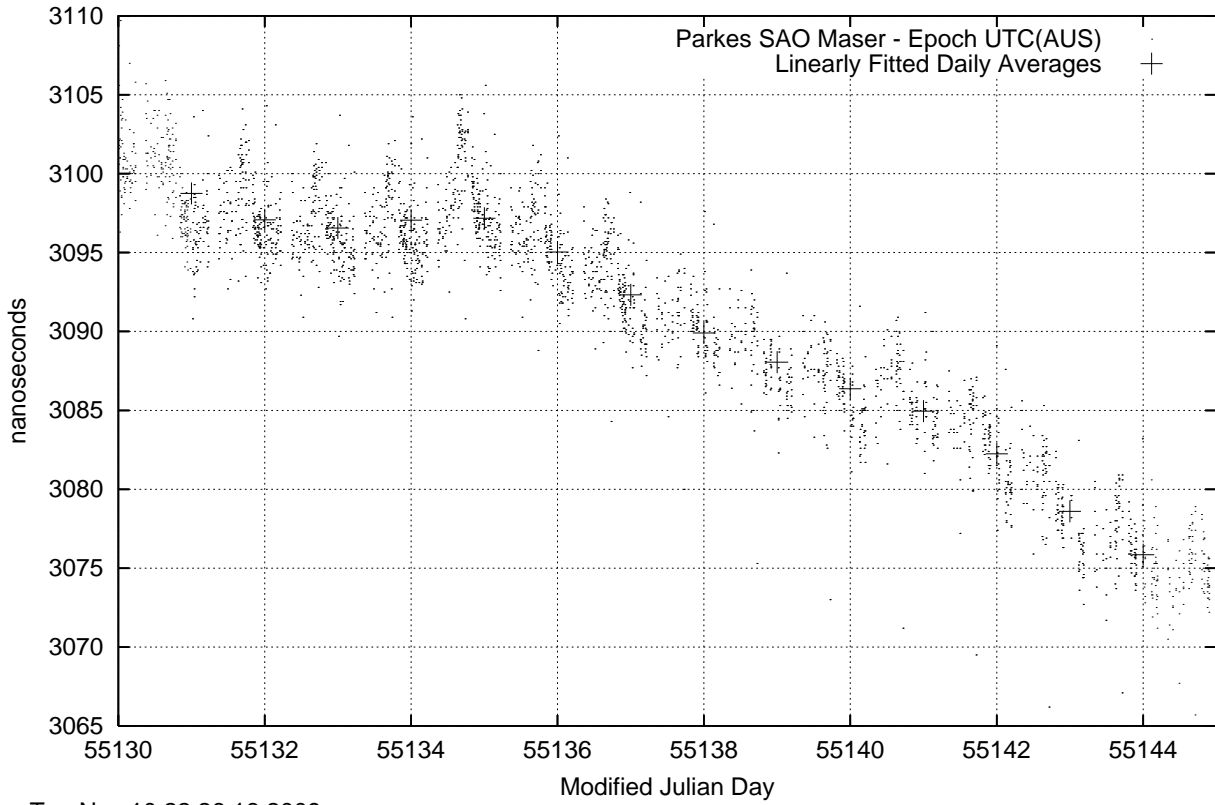

GPS Common-View Time-Transfer between ATNF Parkes and NMI Sydney

Tue Nov 10 22:26:16 2009

GPS Common-View Frequency Transfer between ATNF Parkes and NMI Sydney

Tue Nov 10 22:26:16 2009