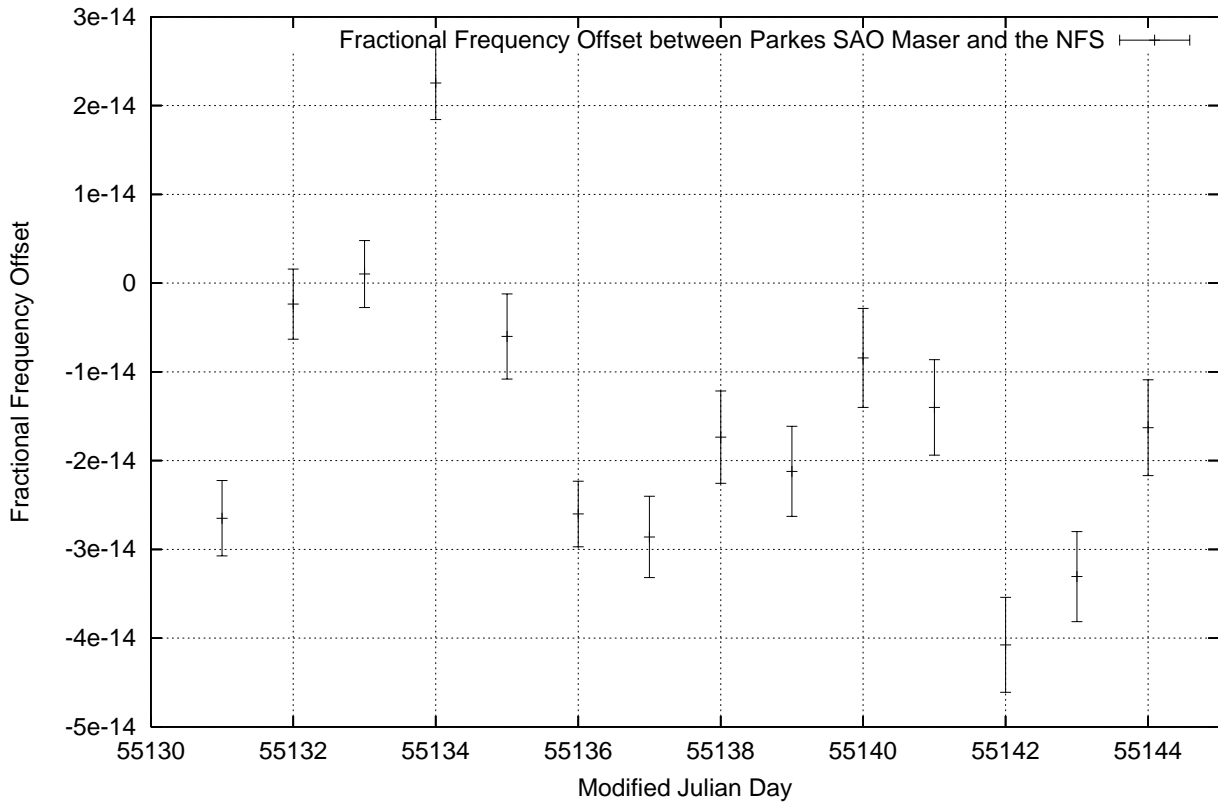

GPS Common-View Time-Transfer between ATNF Parkes and NMI Sydney

Tue Nov 10 22:26:16 2009

GPS Common-View Frequency Transfer between ATNF Parkes and NMI Sydney

Tue Nov 10 22:26:16 2009