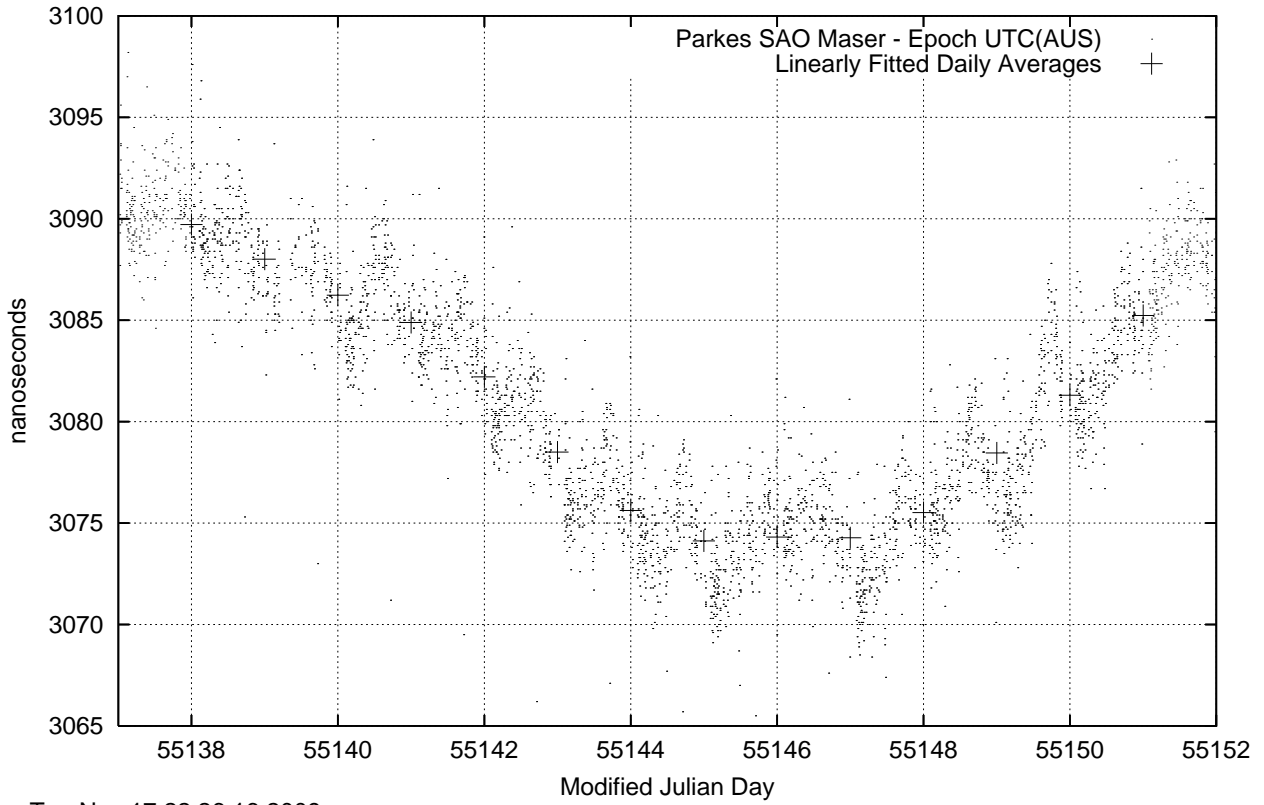

GPS Common-View Time-Transfer between ATNF Parkes and NMI Sydney

Tue Nov 17 22:26:16 2009

GPS Common-View Frequency Transfer between ATNF Parkes and NMI Sydney

Tue Nov 17 22:26:16 2009