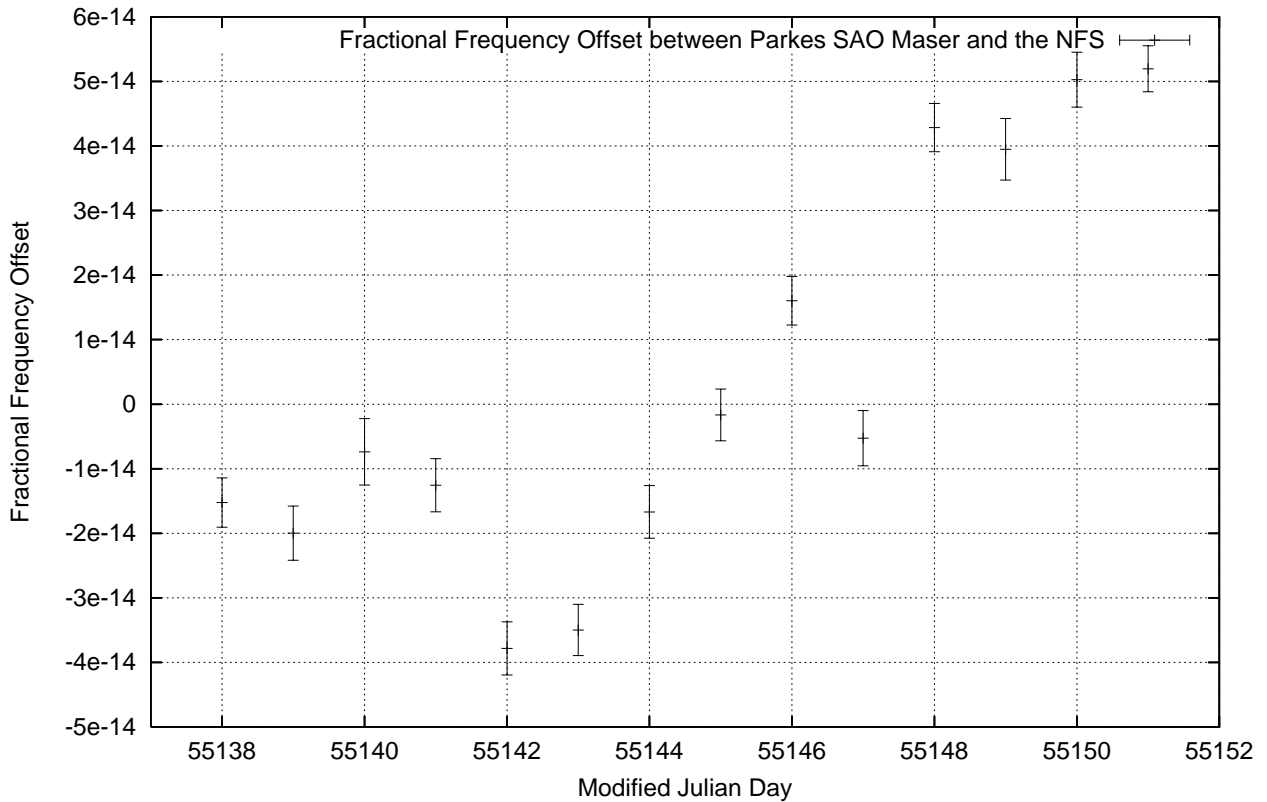

GPS Common-View Time-Transfer between ATNF Parkes and NMI Sydney

Tue Nov 17 22:26:16 2009

GPS Common-View Frequency Transfer between ATNF Parkes and NMI Sydney

Tue Nov 17 22:26:16 2009