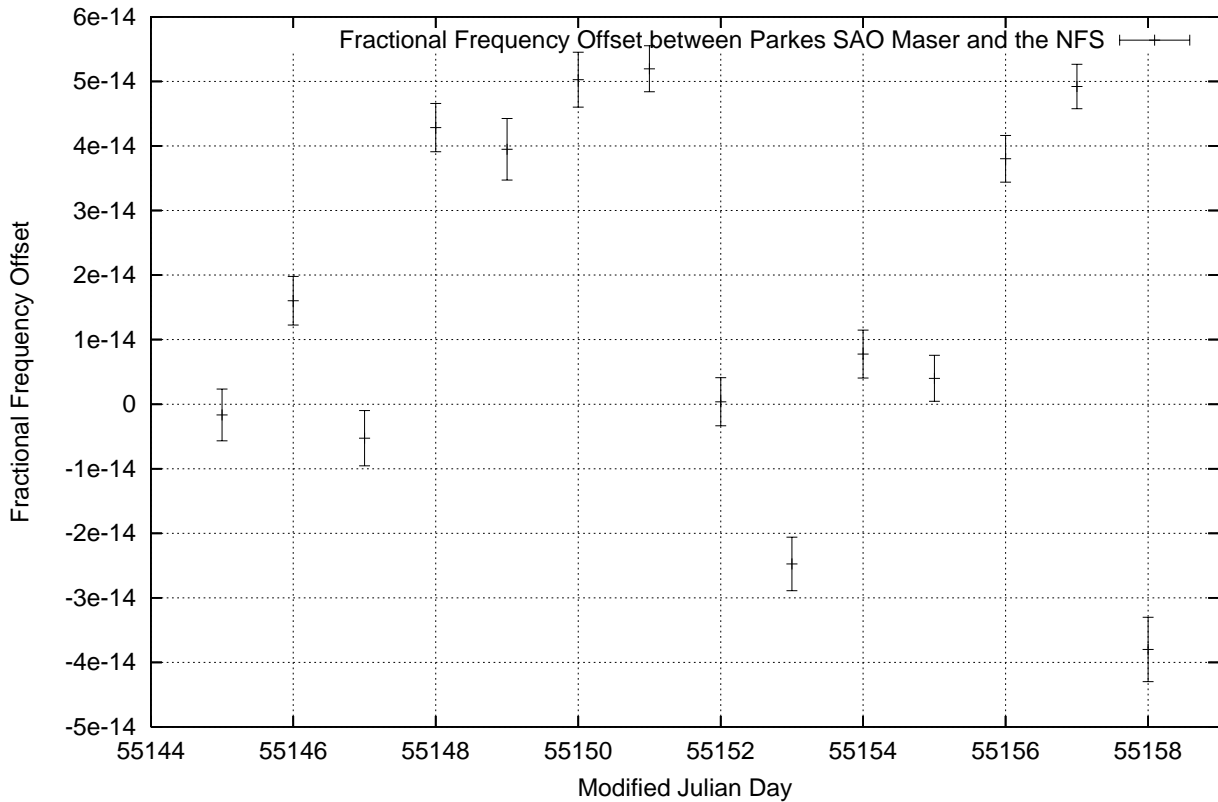

GPS Common-View Time-Transfer between ATNF Parkes and NMI Sydney

Tue Nov 24 22:26:16 2009

GPS Common-View Frequency Transfer between ATNF Parkes and NMI Sydney

Tue Nov 24 22:26:16 2009