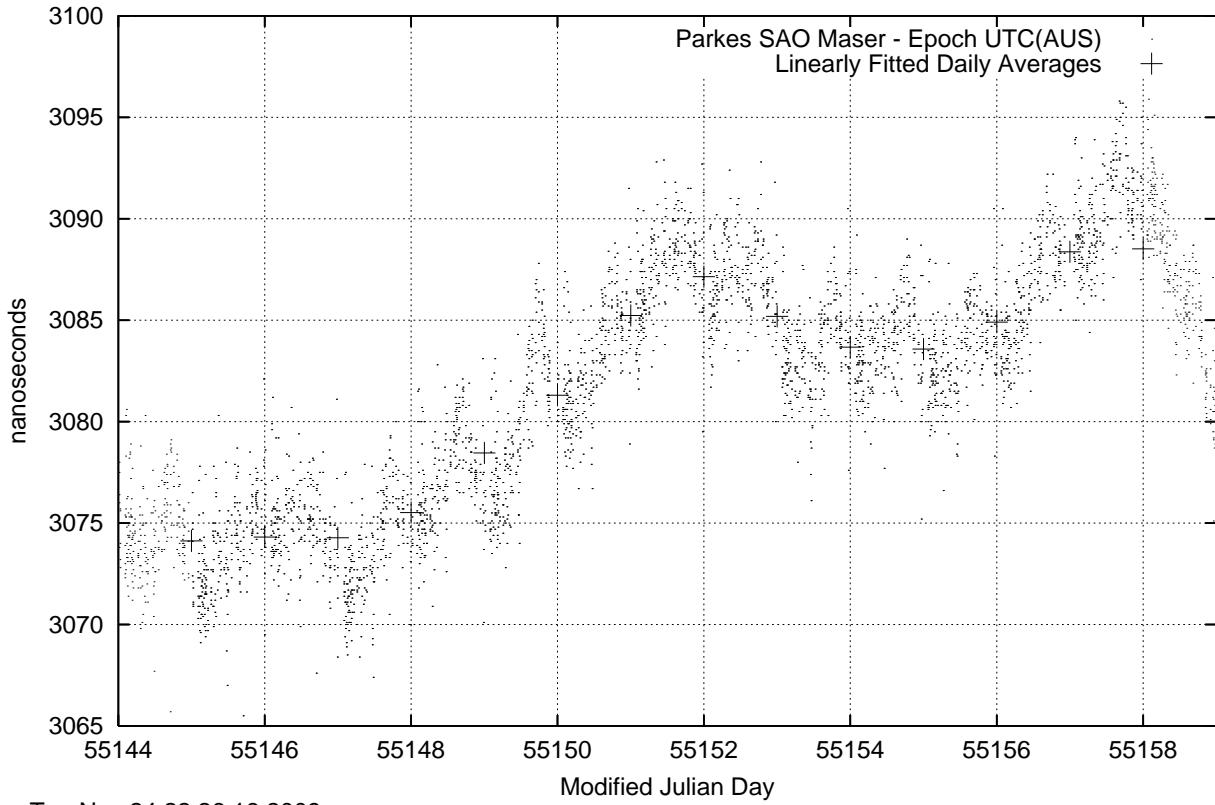

GPS Common-View Time-Transfer between ATNF Parkes and NMI Sydney

Tue Nov 24 22:26:16 2009

GPS Common-View Frequency Transfer between ATNF Parkes and NMI Sydney

Tue Nov 24 22:26:16 2009