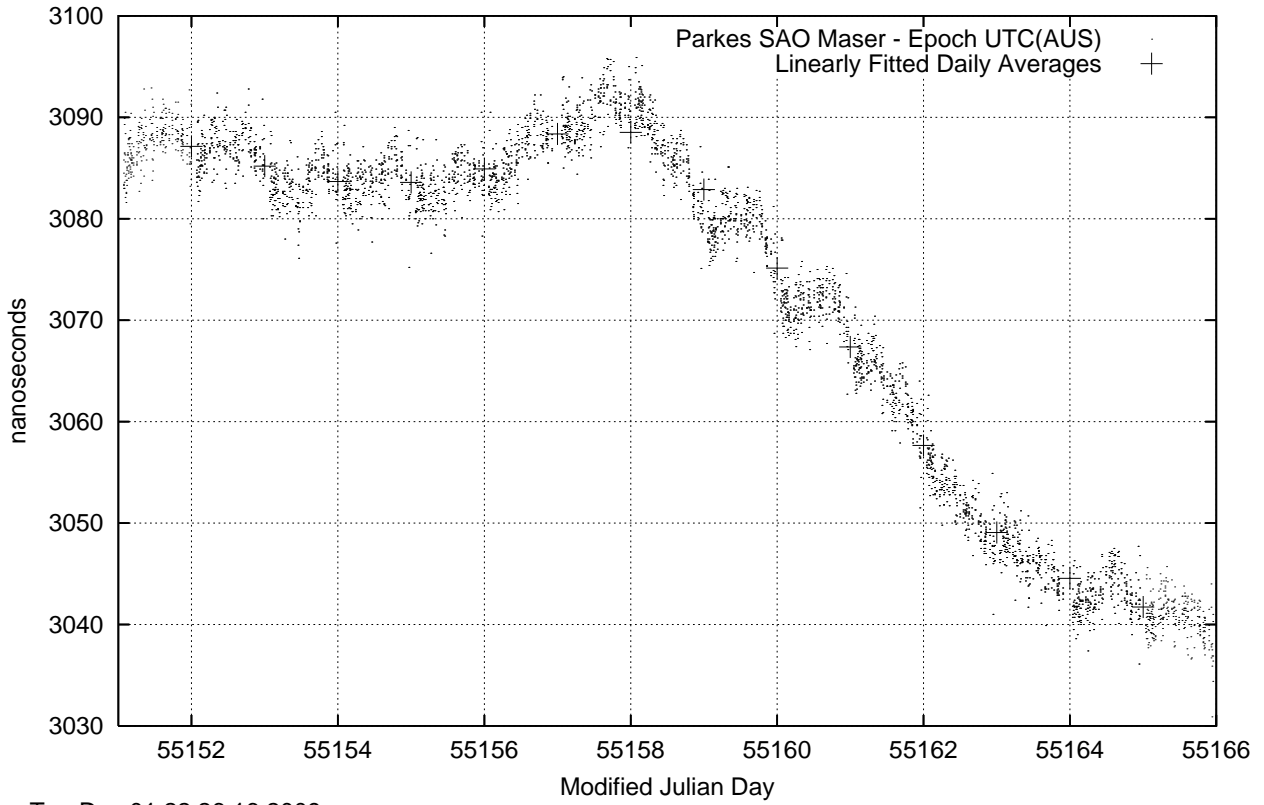

GPS Common-View Time-Transfer between ATNF Parkes and NMI Sydney

Tue Dec 01 22:26:16 2009

GPS Common-View Frequency Transfer between ATNF Parkes and NMI Sydney

Tue Dec 01 22:26:16 2009