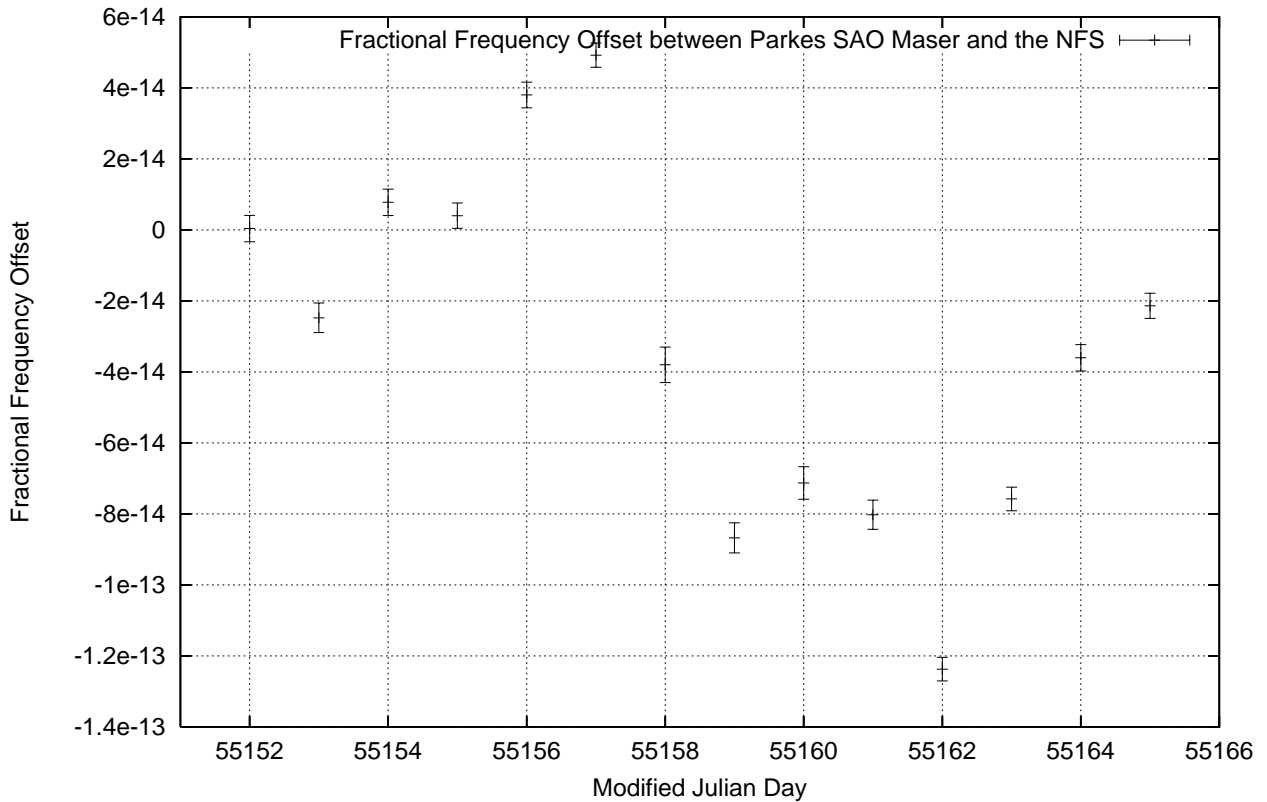

GPS Common-View Time-Transfer between ATNF Parkes and NMI Sydney

Tue Dec 01 22:26:16 2009

GPS Common-View Frequency Transfer between ATNF Parkes and NMI Sydney

Tue Dec 01 22:26:16 2009