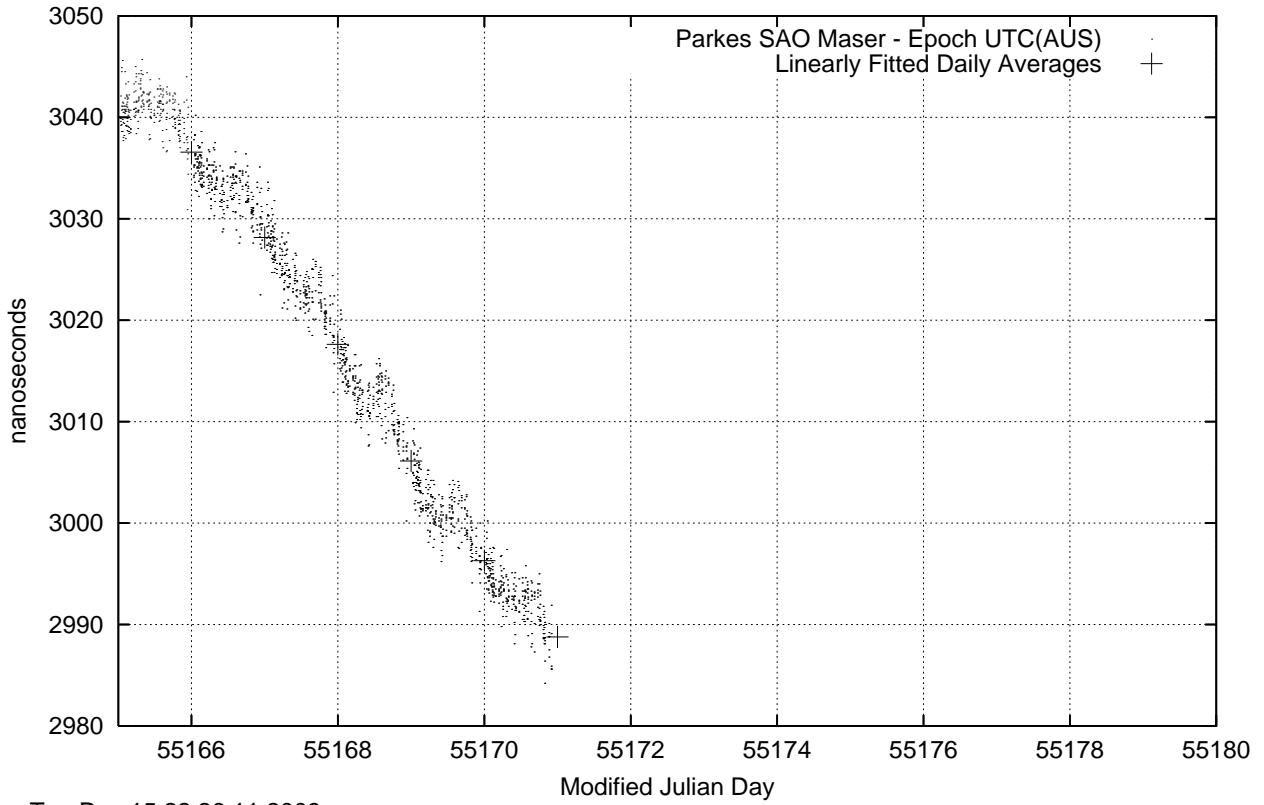

GPS Common-View Time-Transfer between ATNF Parkes and NMI Sydney

Tue Dec 15 22:26:11 2009

GPS Common-View Frequency Transfer between ATNF Parkes and NMI Sydney

Tue Dec 15 22:26:11 2009