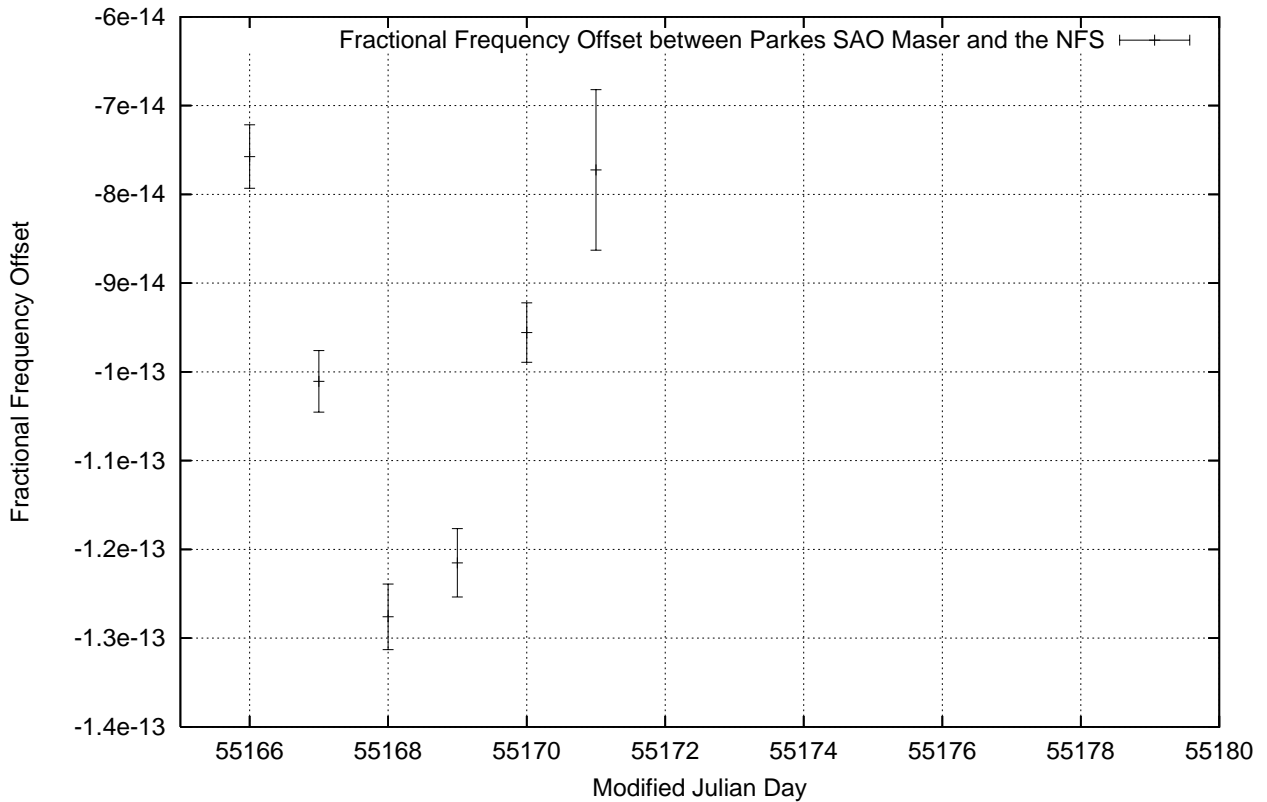

GPS Common-View Time-Transfer between ATNF Parkes and NMI Sydney

Tue Dec 15 22:26:11 2009

GPS Common-View Frequency Transfer between ATNF Parkes and NMI Sydney

Tue Dec 15 22:26:11 2009