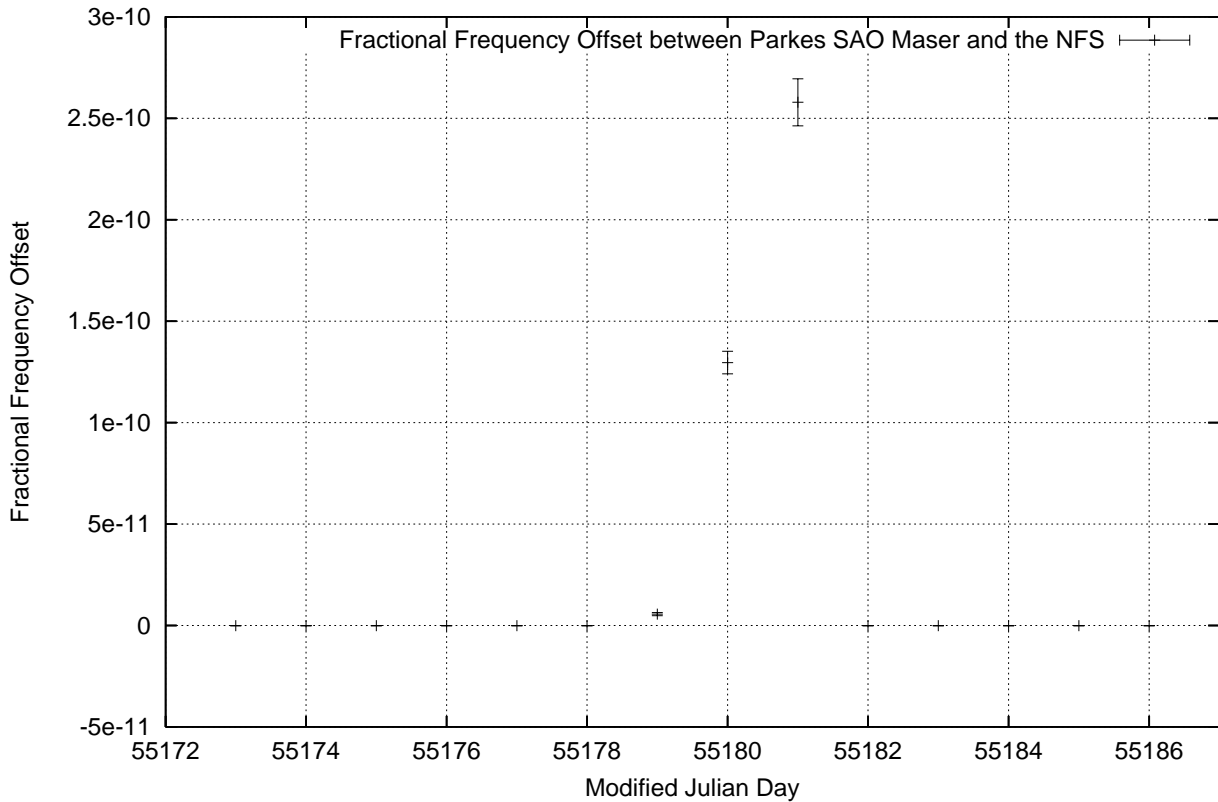

GPS Common-View Time-Transfer between ATNF Parkes and NMI Sydney

Tue Dec 22 22:26:16 2009

GPS Common-View Frequency Transfer between ATNF Parkes and NMI Sydney

Tue Dec 22 22:26:16 2009