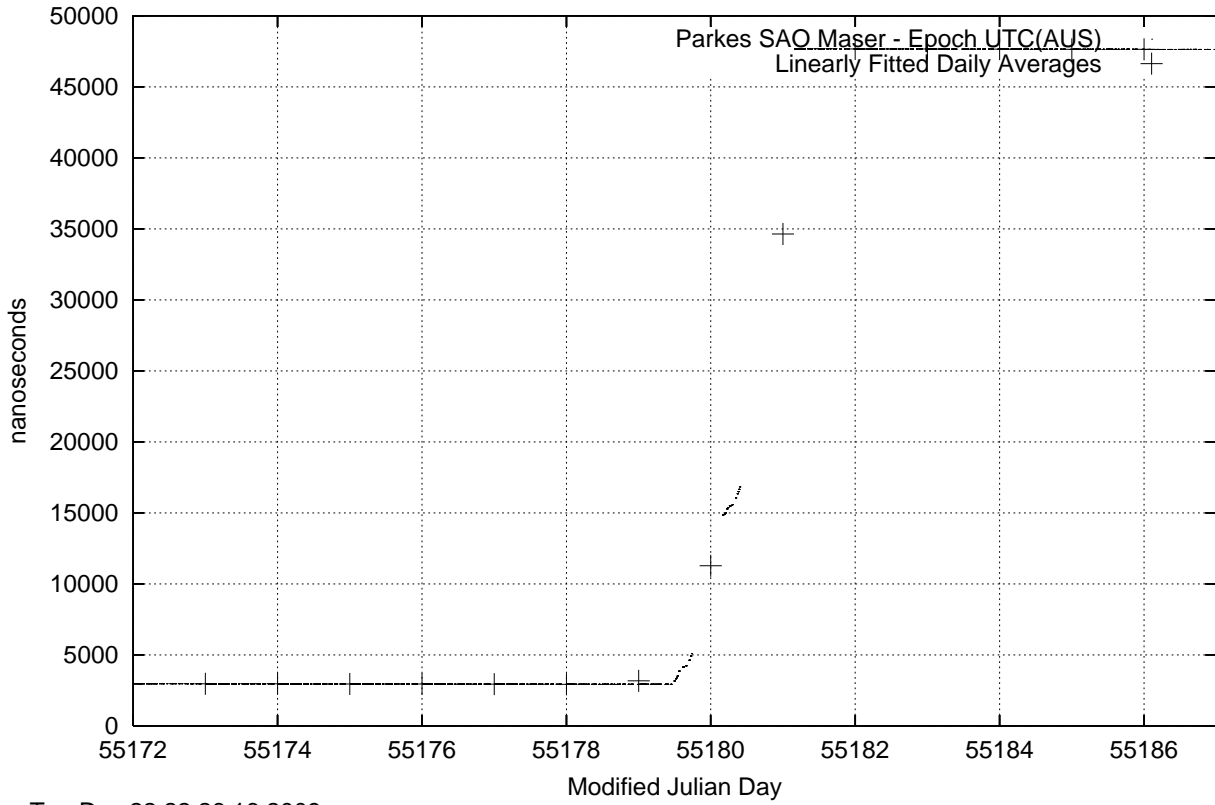

GPS Common-View Time-Transfer between ATNF Parkes and NMI Sydney

Tue Dec 22 22:26:16 2009

GPS Common-View Frequency Transfer between ATNF Parkes and NMI Sydney

Tue Dec 22 22:26:16 2009