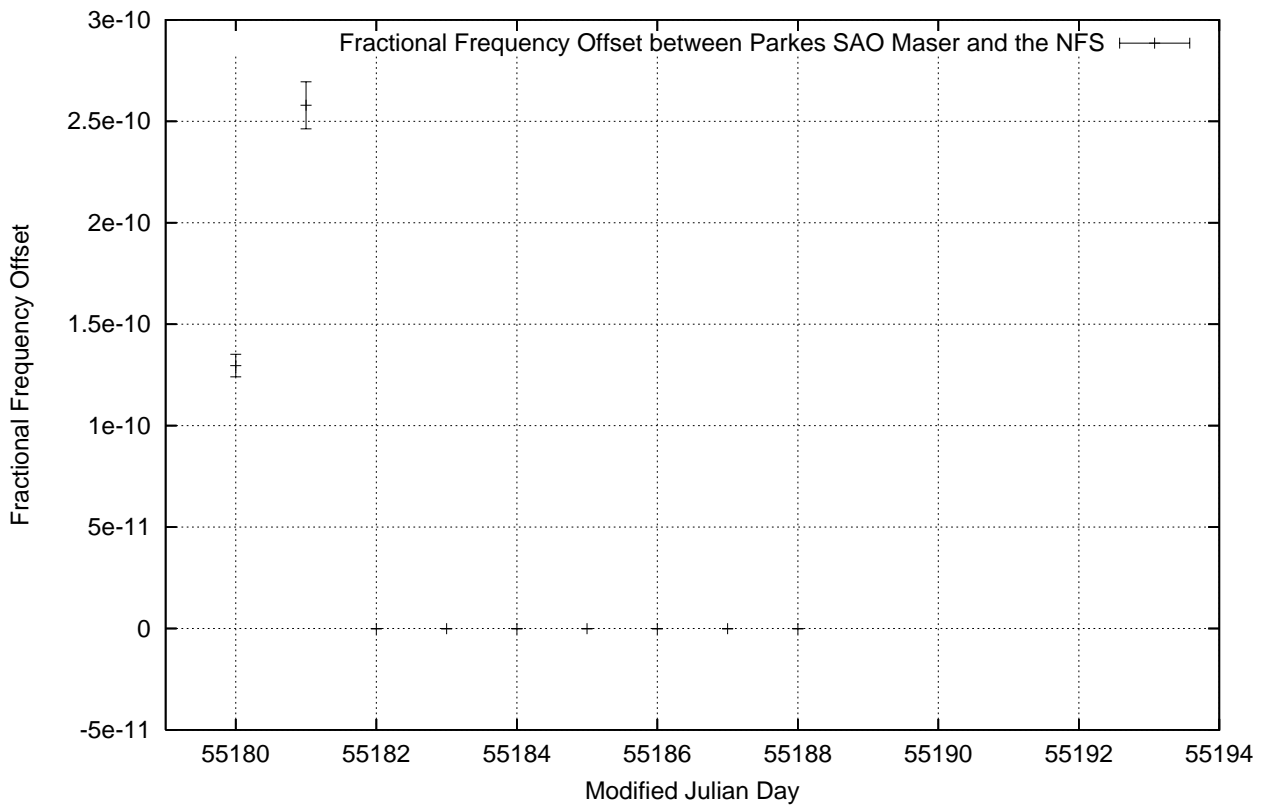

GPS Common-View Time-Transfer between ATNF Parkes and NMI Sydney

Tue Dec 29 22:26:22 2009

GPS Common-View Frequency Transfer between ATNF Parkes and NMI Sydney

Tue Dec 29 22:26:22 2009