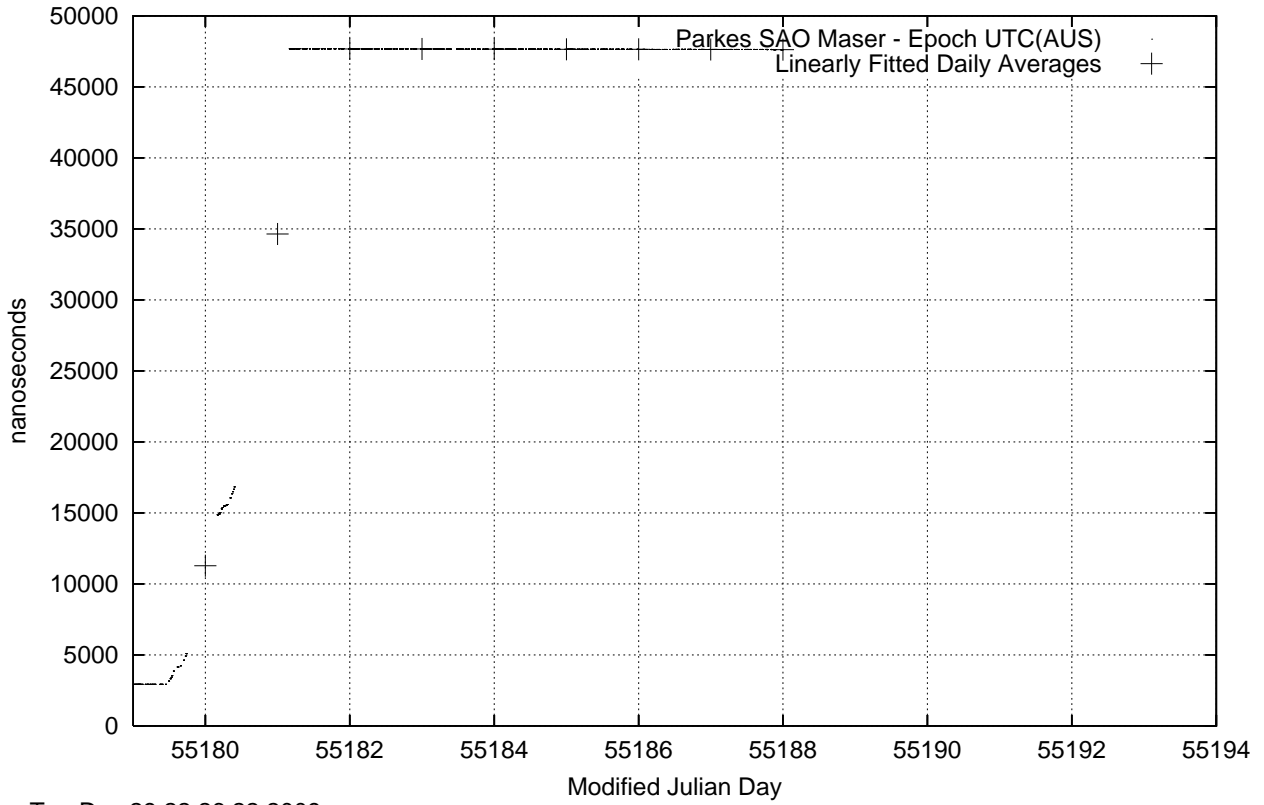

GPS Common-View Time-Transfer between ATNF Parkes and NMI Sydney

Tue Dec 29 22:26:22 2009

GPS Common-View Frequency Transfer between ATNF Parkes and NMI Sydney

Tue Dec 29 22:26:22 2009