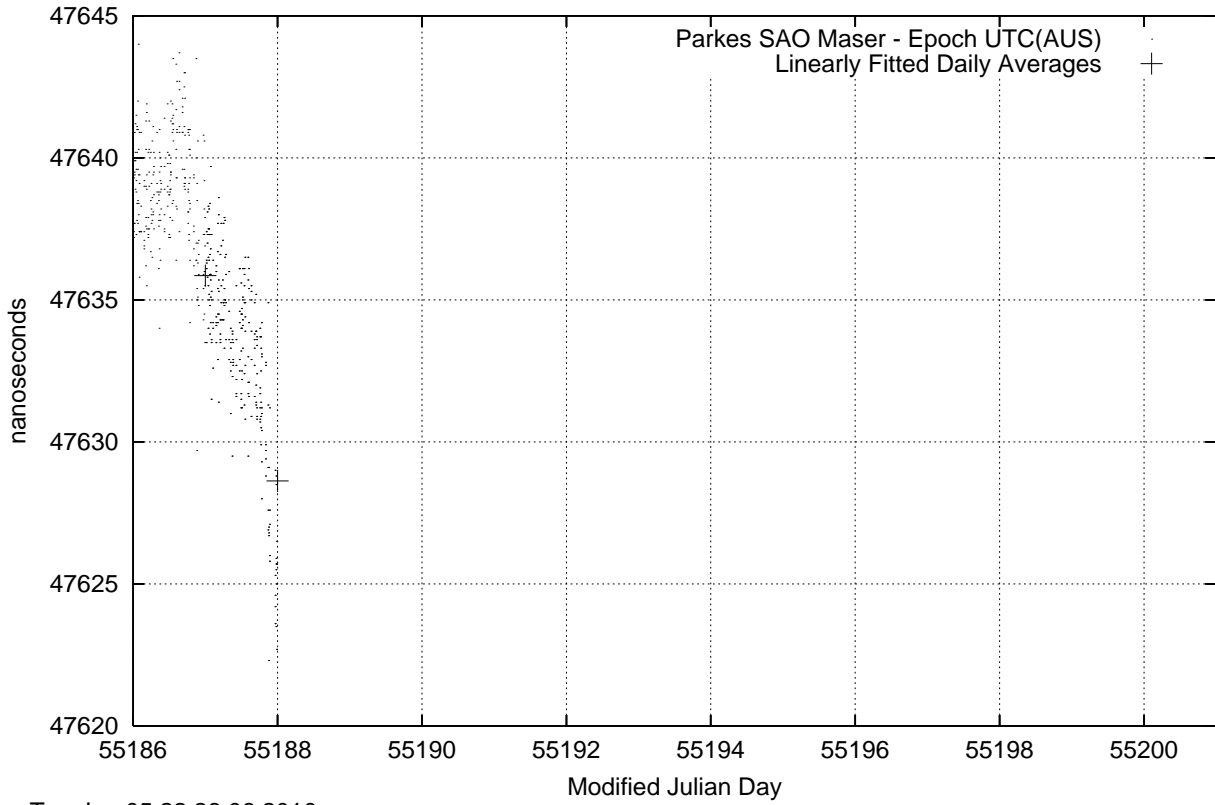

GPS Common-View Time-Transfer between ATNF Parkes and NMI Sydney

Tue Jan 05 22:26:06 2010

GPS Common-View Frequency Transfer between ATNF Parkes and NMI Sydney

Tue Jan 05 22:26:06 2010