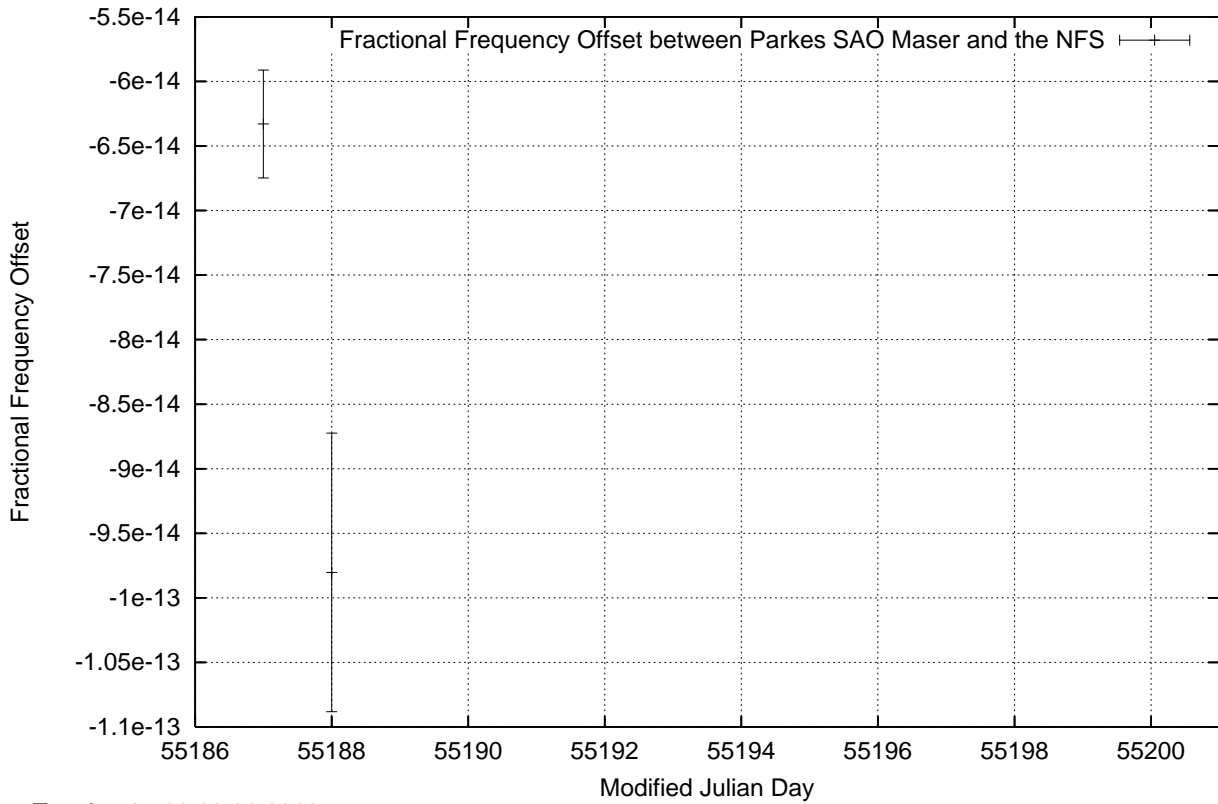

GPS Common-View Time-Transfer between ATNF Parkes and NMI Sydney

Tue Jan 05 22:26:06 2010

GPS Common-View Frequency Transfer between ATNF Parkes and NMI Sydney

Tue Jan 05 22:26:06 2010