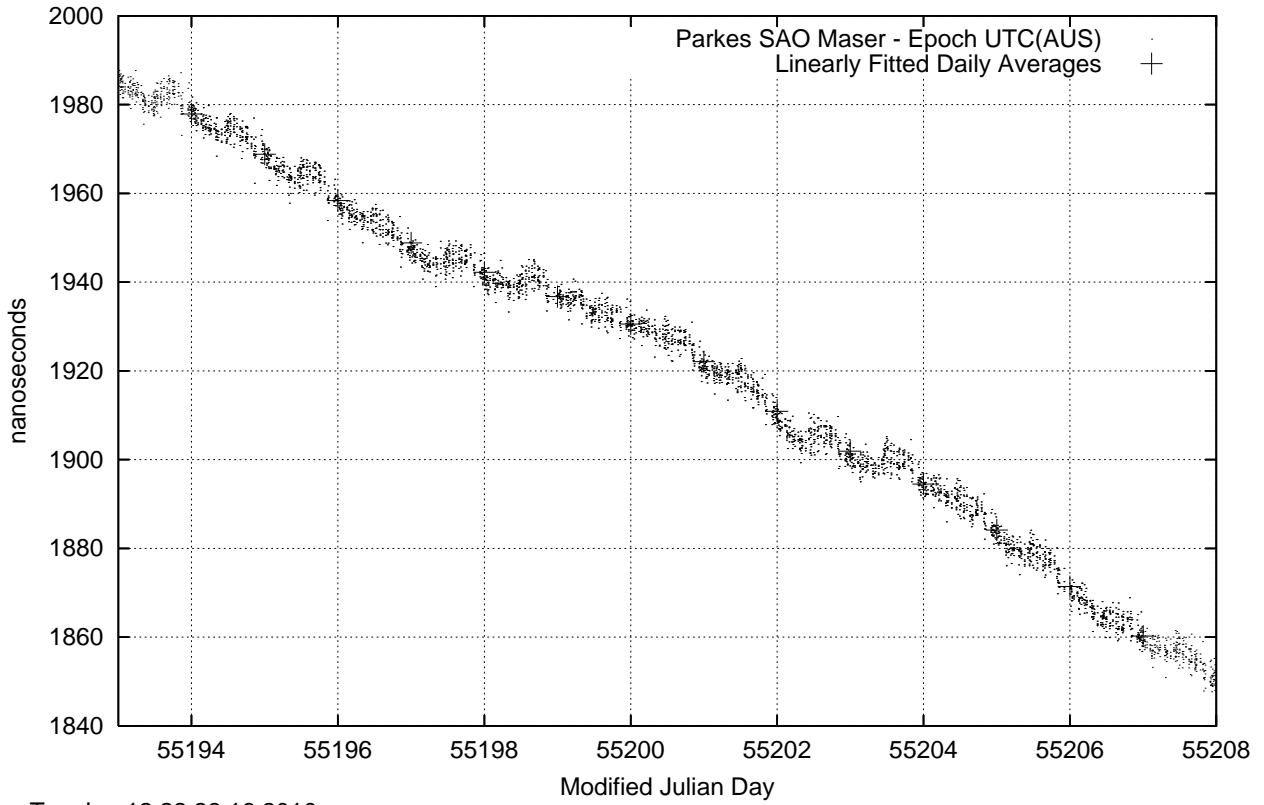

GPS Common-View Time-Transfer between ATNF Parkes and NMI Sydney

Tue Jan 12 22:26:16 2010

GPS Common-View Frequency Transfer between ATNF Parkes and NMI Sydney

Tue Jan 12 22:26:16 2010