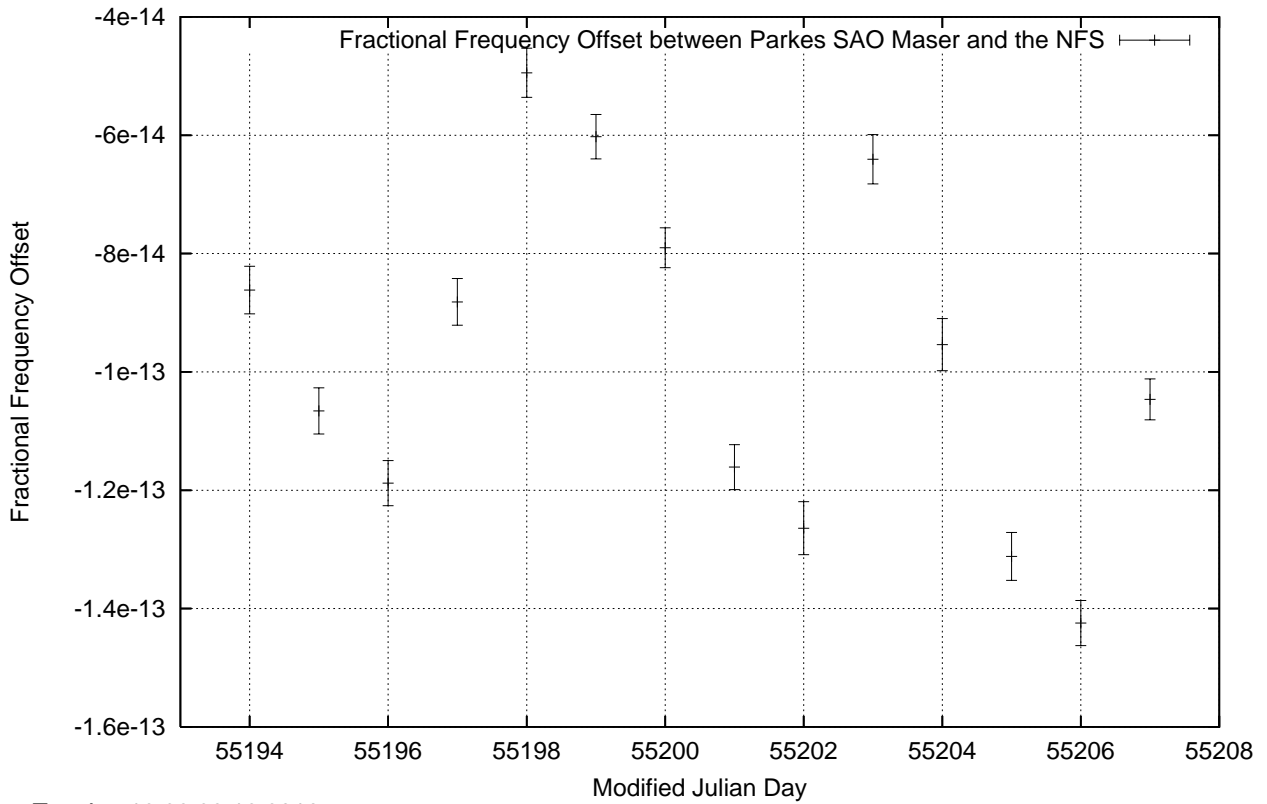

GPS Common-View Time-Transfer between ATNF Parkes and NMI Sydney

Tue Jan 12 22:26:16 2010

GPS Common-View Frequency Transfer between ATNF Parkes and NMI Sydney

Tue Jan 12 22:26:16 2010