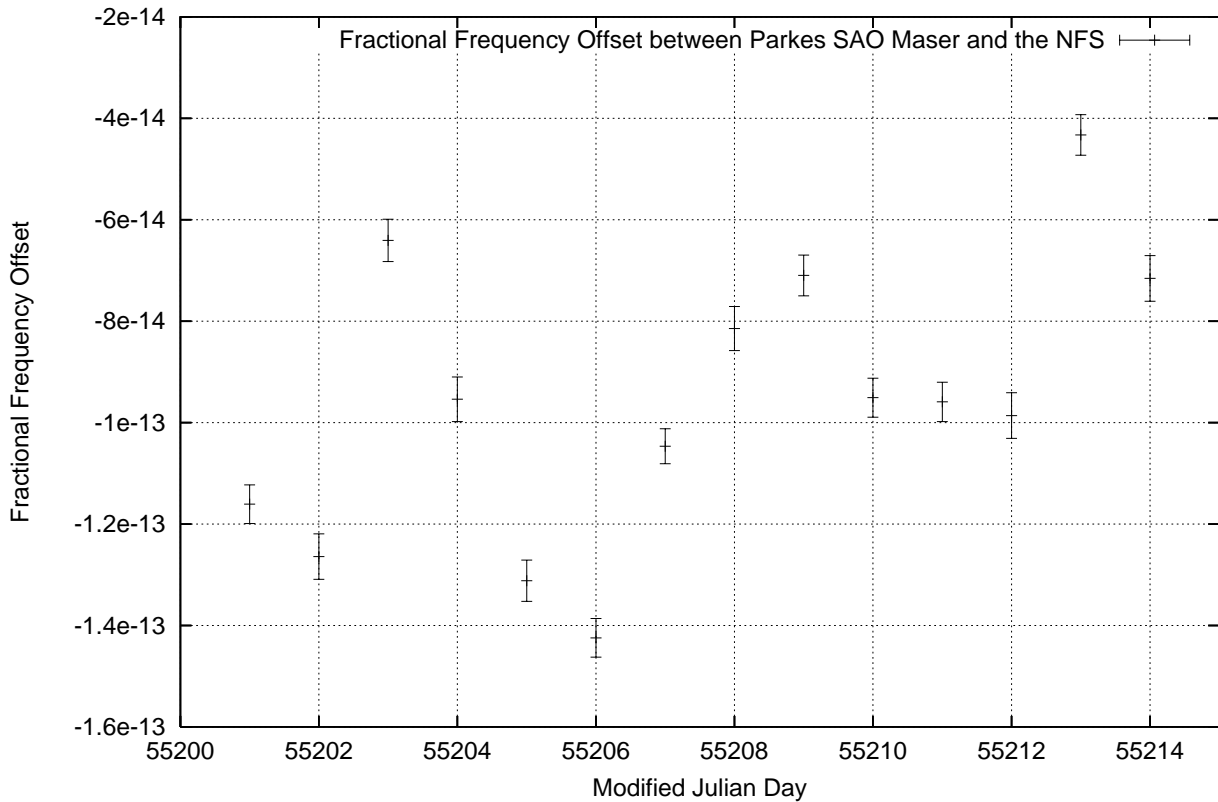

GPS Common-View Time-Transfer between ATNF Parkes and NMI Sydney

Tue Jan 19 22:26:16 2010

GPS Common-View Frequency Transfer between ATNF Parkes and NMI Sydney

Tue Jan 19 22:26:16 2010