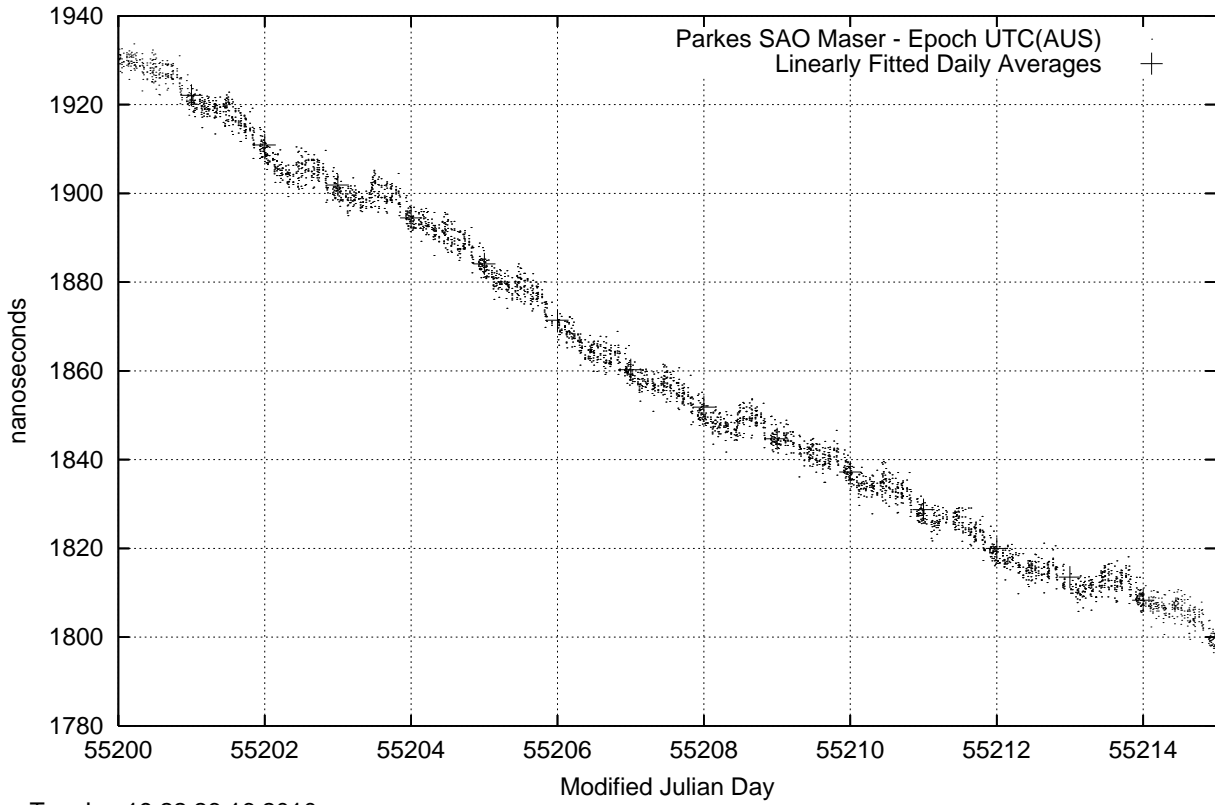

GPS Common-View Time-Transfer between ATNF Parkes and NMI Sydney

Tue Jan 19 22:26:16 2010

GPS Common-View Frequency Transfer between ATNF Parkes and NMI Sydney

Tue Jan 19 22:26:16 2010