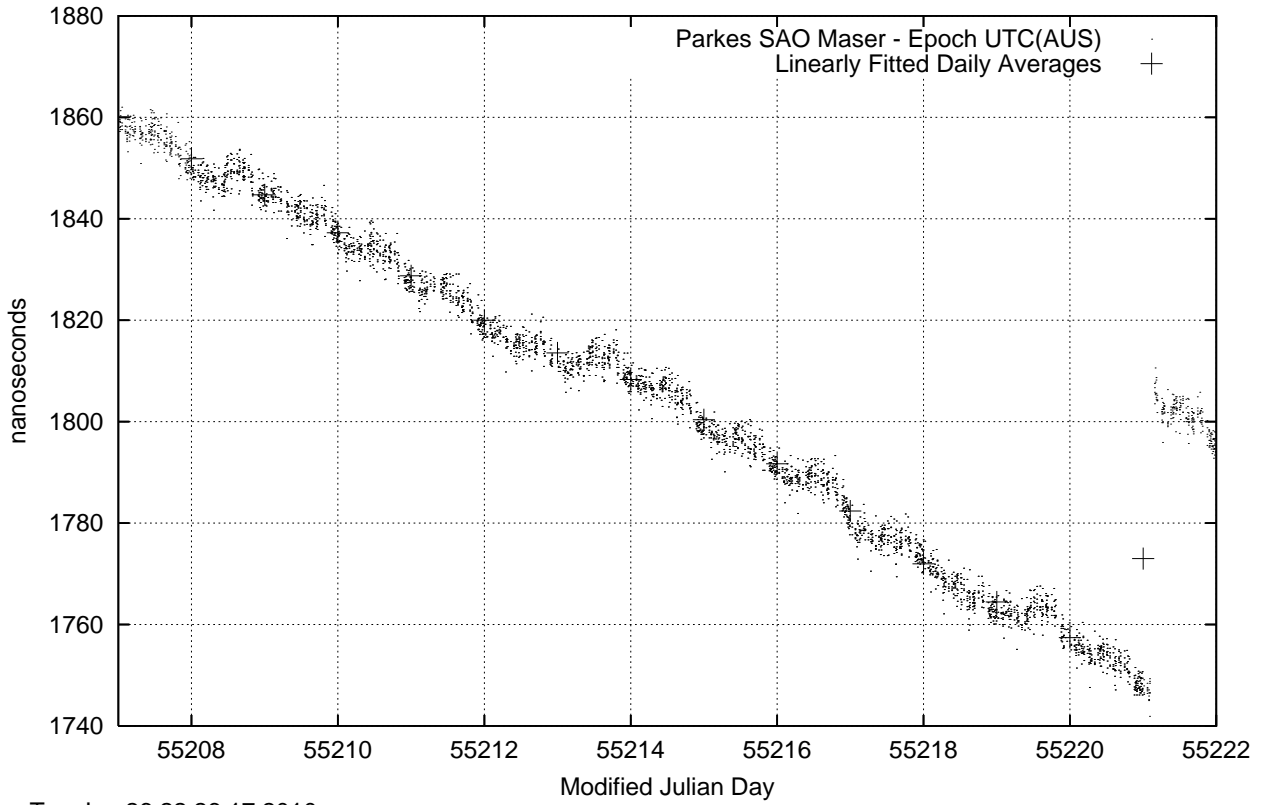

GPS Common-View Time-Transfer between ATNF Parkes and NMI Sydney

GPS Common-View Frequency Transfer between ATNF Parkes and NMI Sydney