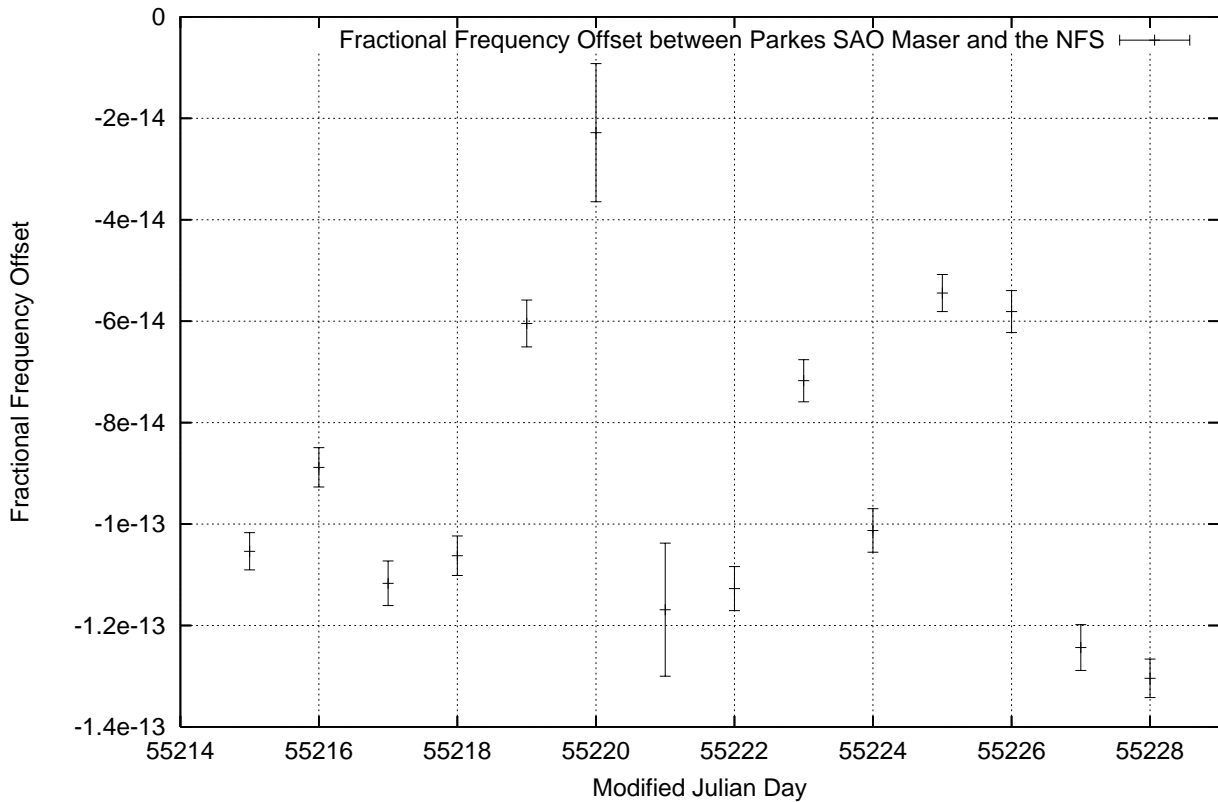

GPS Common-View Time-Transfer between ATNF Parkes and NMI Sydney

Tue Feb 02 22:26:16 2010

GPS Common-View Frequency Transfer between ATNF Parkes and NMI Sydney

Tue Feb 02 22:26:16 2010