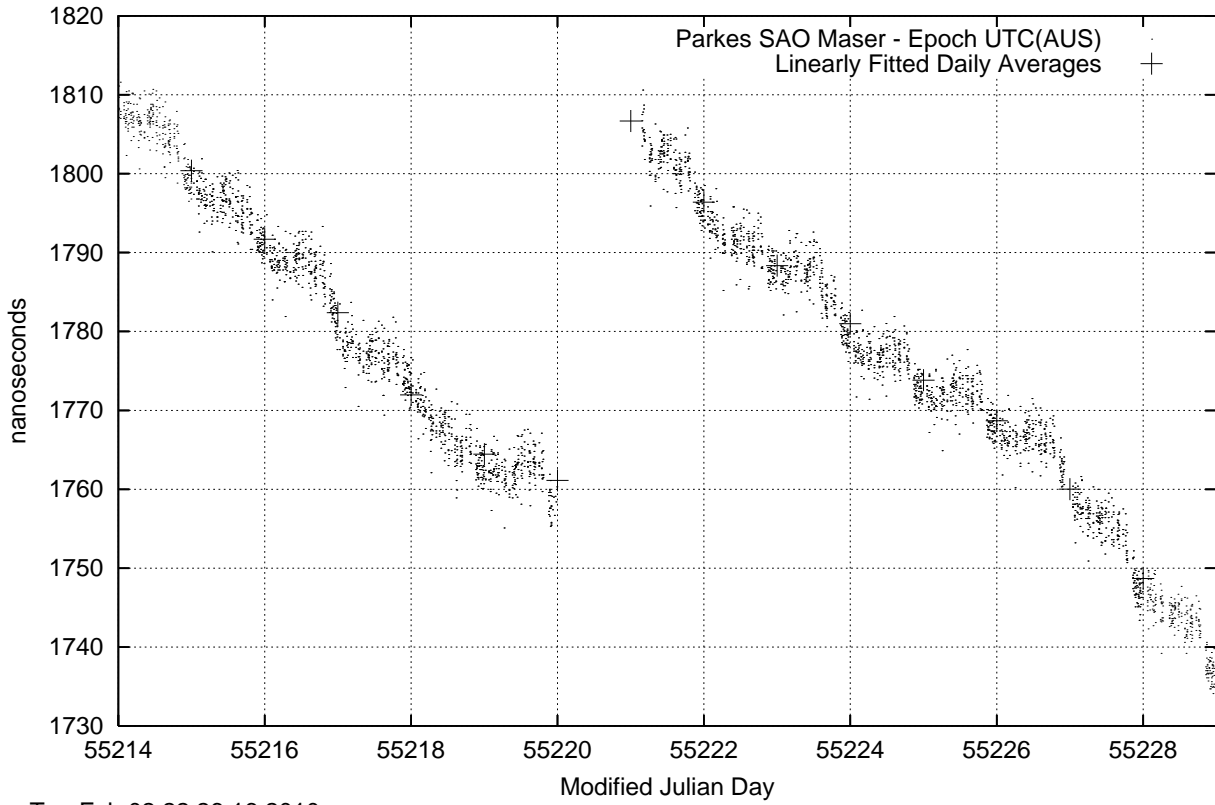

GPS Common-View Time-Transfer between ATNF Parkes and NMI Sydney

Tue Feb 02 22:26:16 2010

GPS Common-View Frequency Transfer between ATNF Parkes and NMI Sydney

Tue Feb 02 22:26:16 2010