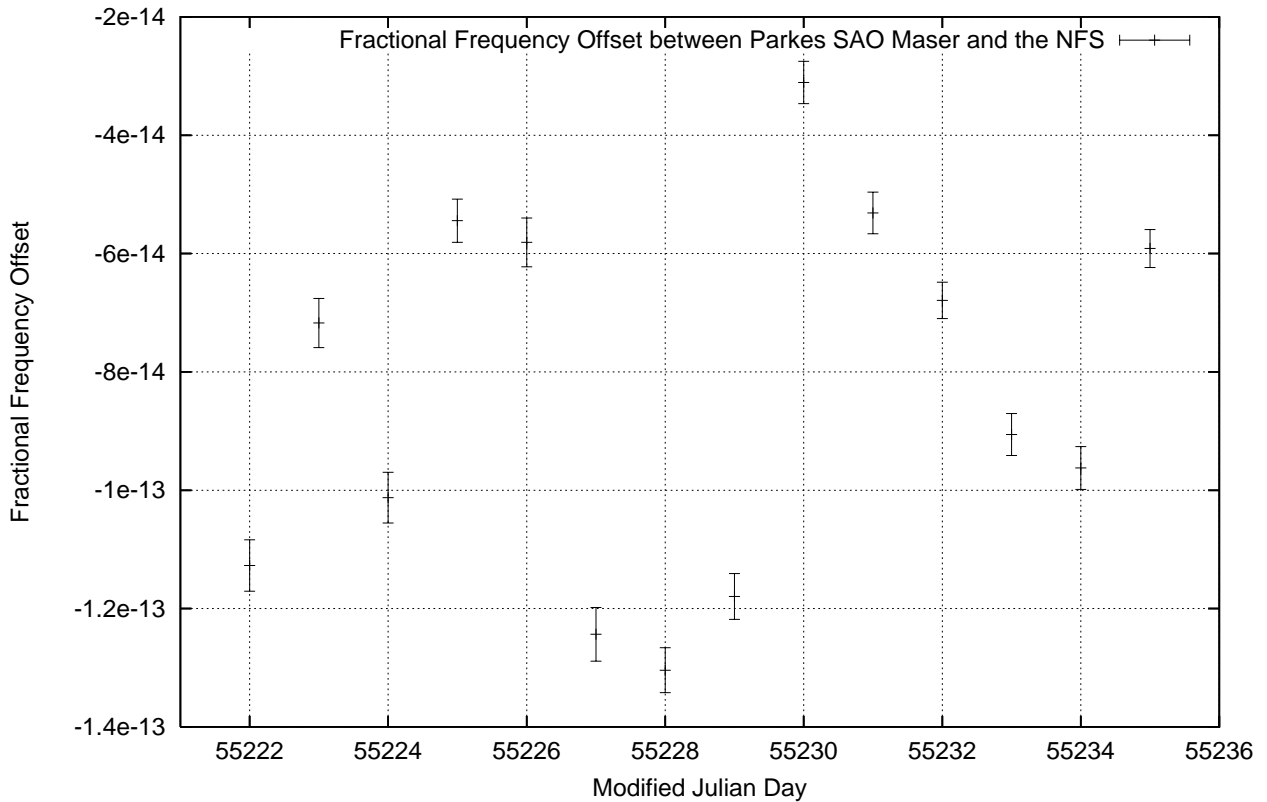

GPS Common-View Time-Transfer between ATNF Parkes and NMI Sydney

Tue Feb 09 22:26:16 2010

GPS Common-View Frequency Transfer between ATNF Parkes and NMI Sydney

Tue Feb 09 22:26:16 2010