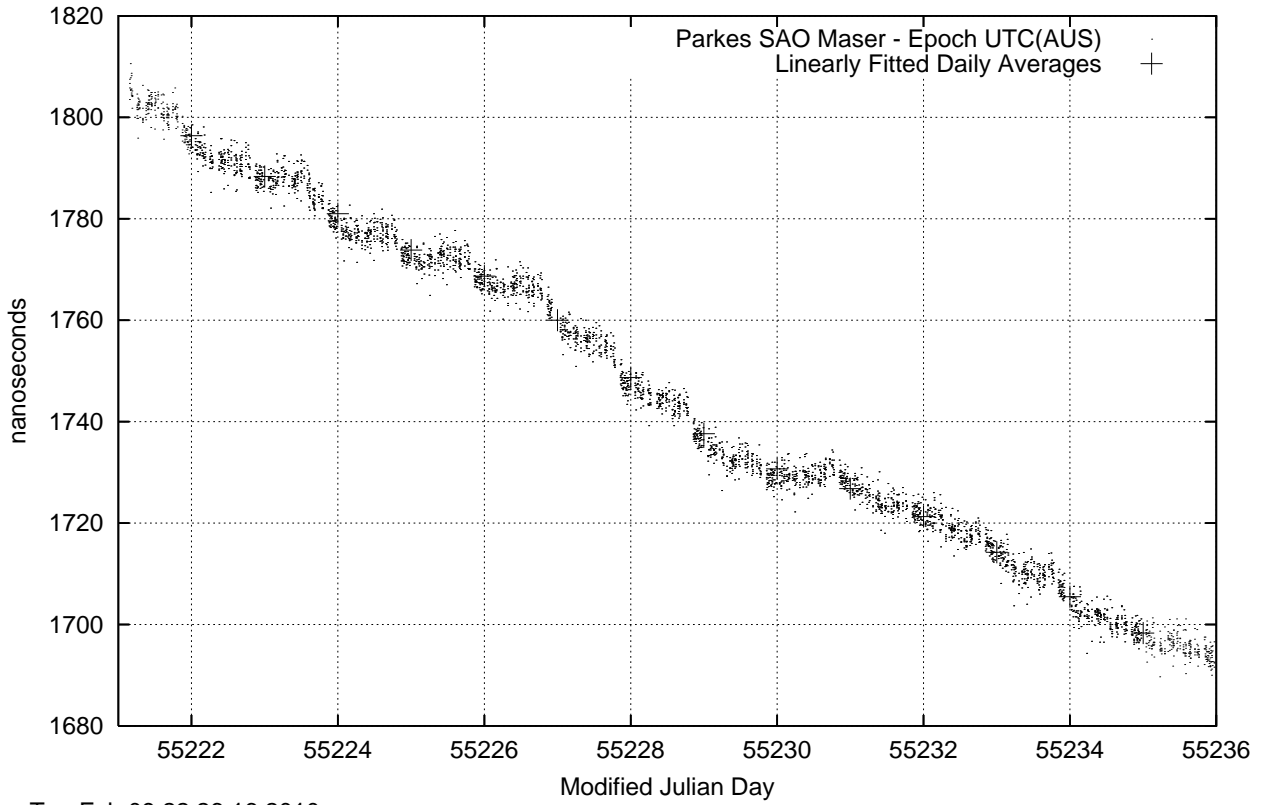

GPS Common-View Time-Transfer between ATNF Parkes and NMI Sydney

Tue Feb 09 22:26:16 2010

GPS Common-View Frequency Transfer between ATNF Parkes and NMI Sydney

Tue Feb 09 22:26:16 2010