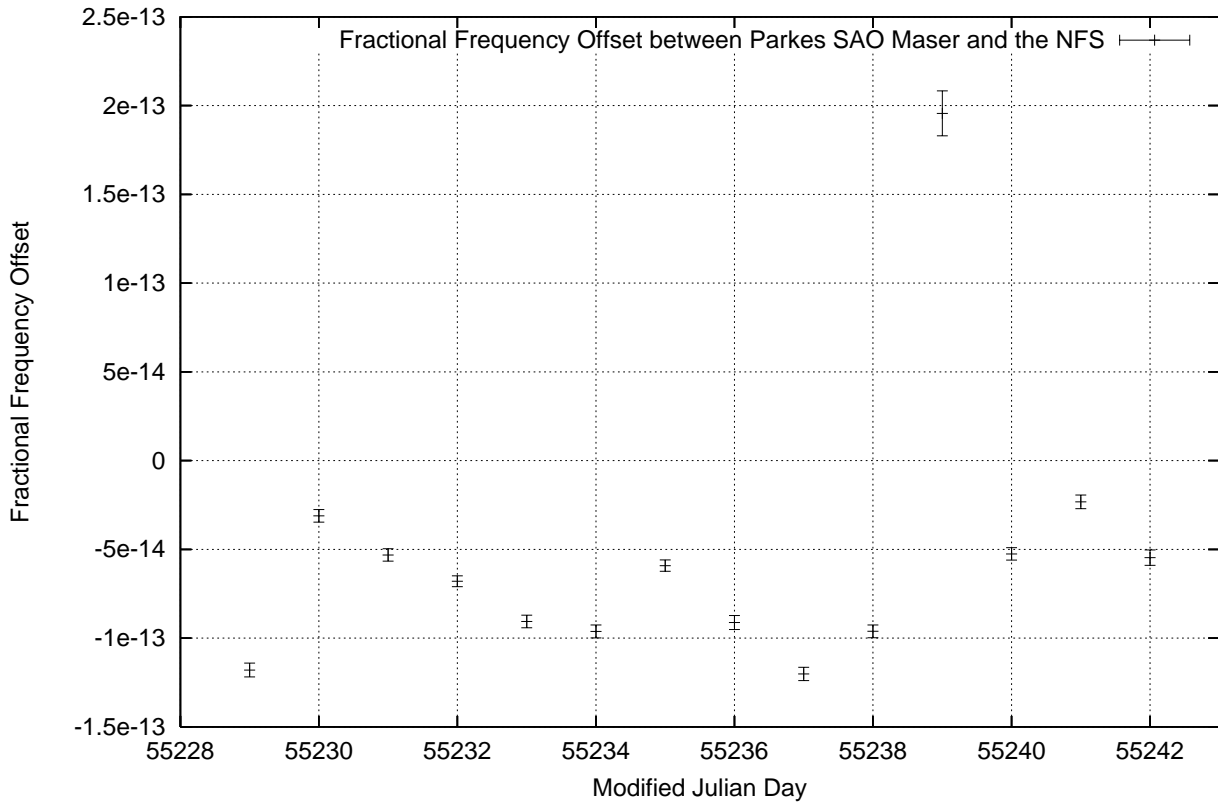

GPS Common-View Time-Transfer between ATNF Parkes and NMI Sydney

Tue Feb 16 22:26:21 2010

GPS Common-View Frequency Transfer between ATNF Parkes and NMI Sydney

Tue Feb 16 22:26:22 2010