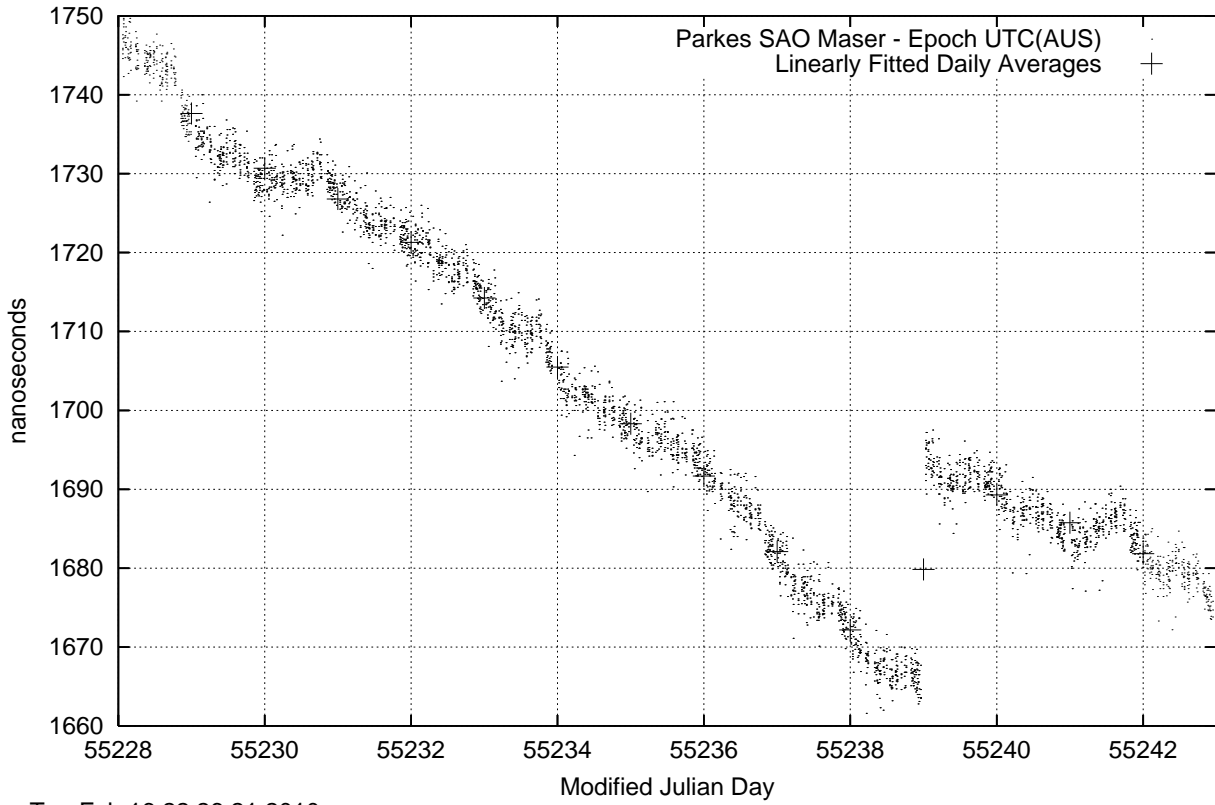

GPS Common-View Time-Transfer between ATNF Parkes and NMI Sydney

Tue Feb 16 22:26:21 2010

GPS Common-View Frequency Transfer between ATNF Parkes and NMI Sydney

Tue Feb 16 22:26:22 2010