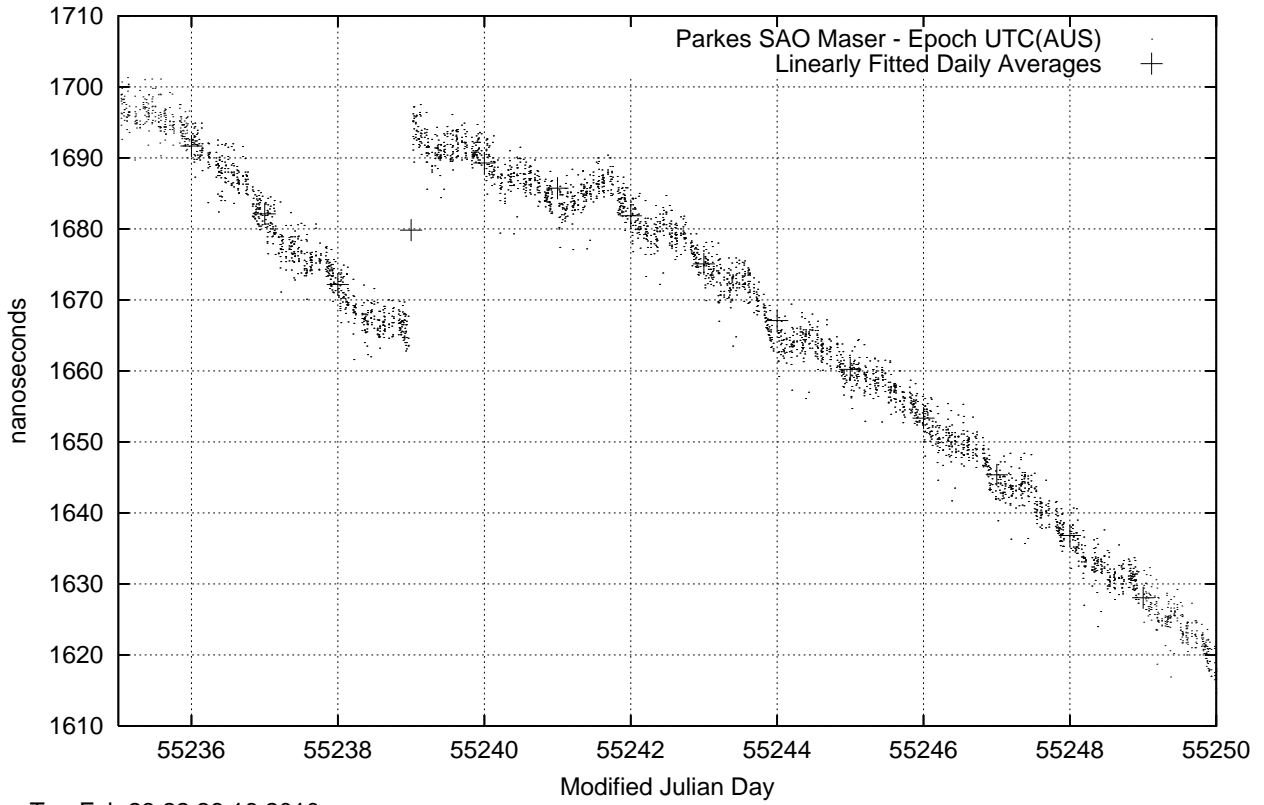

GPS Common-View Time-Transfer between ATNF Parkes and NMI Sydney

Tue Feb 23 22:26:16 2010

GPS Common-View Frequency Transfer between ATNF Parkes and NMI Sydney

Tue Feb 23 22:26:16 2010