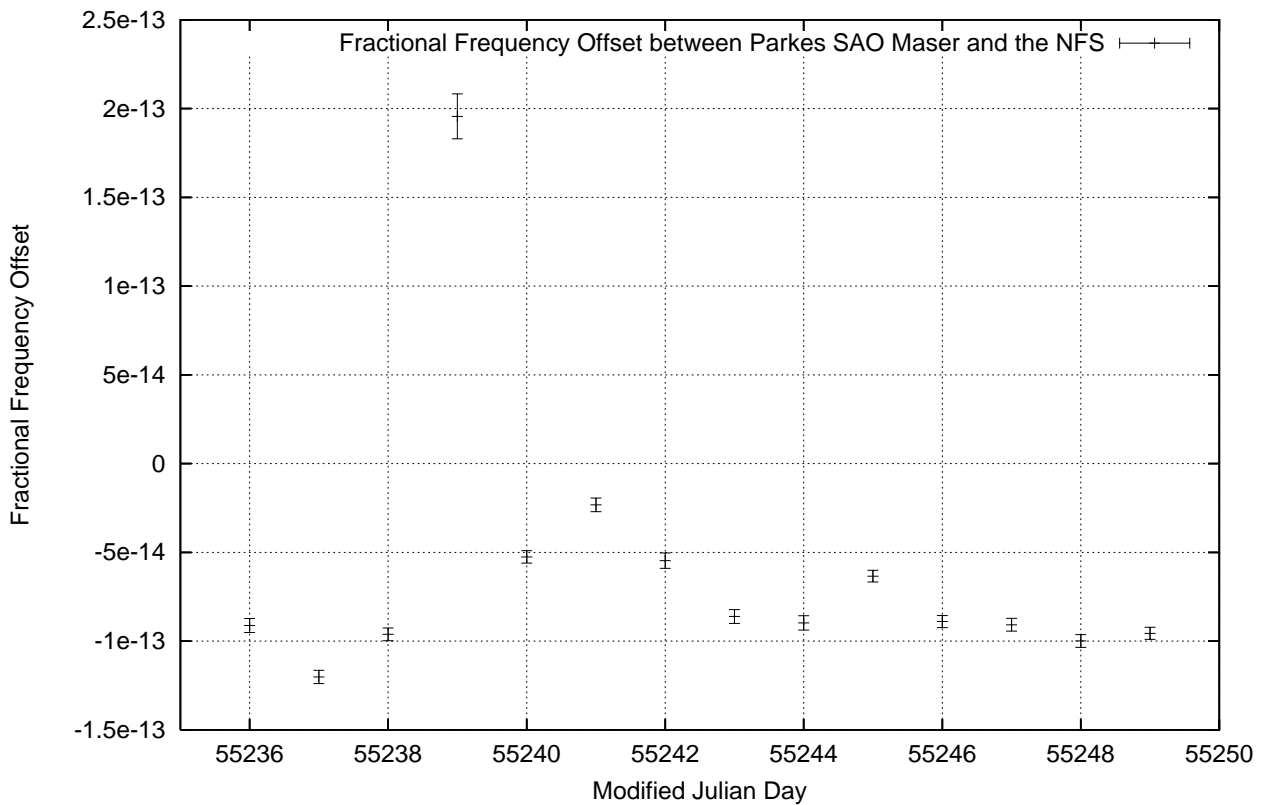

GPS Common-View Time-Transfer between ATNF Parkes and NMI Sydney

Tue Feb 23 22:26:16 2010

GPS Common-View Frequency Transfer between ATNF Parkes and NMI Sydney

Tue Feb 23 22:26:16 2010