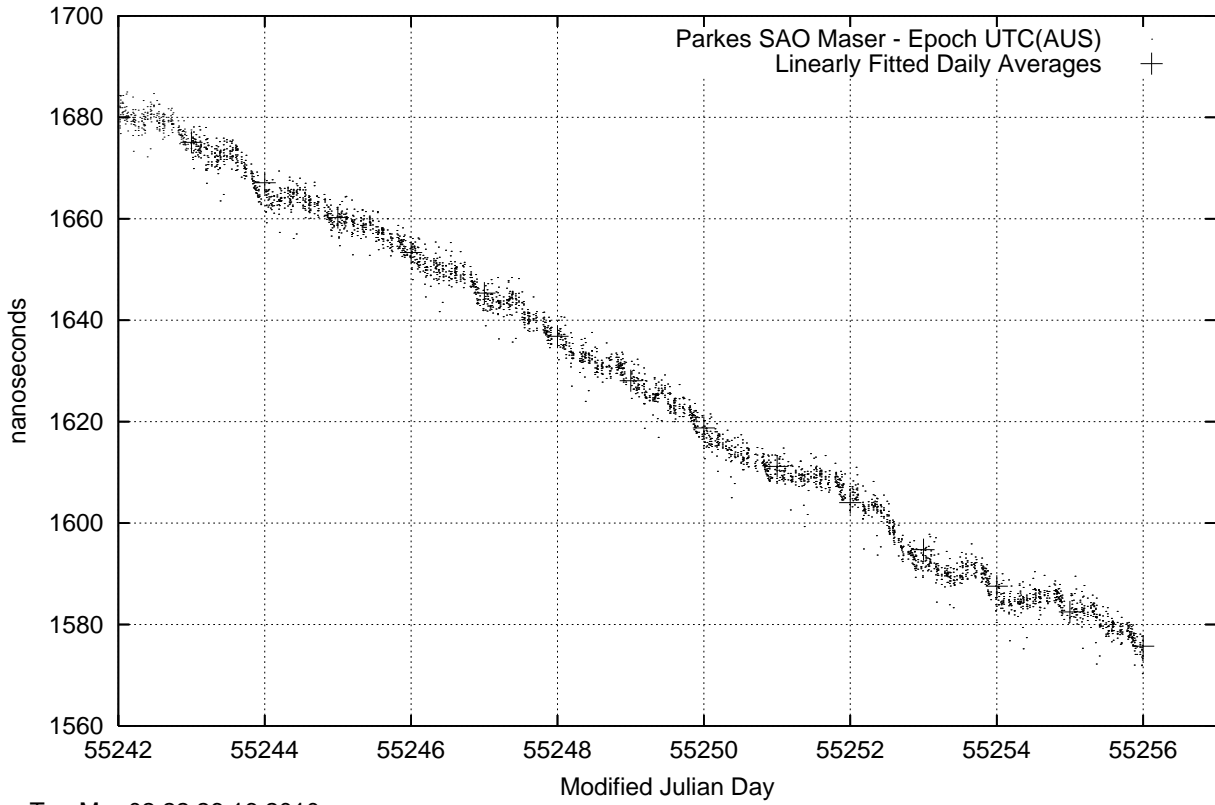

GPS Common-View Time-Transfer between ATNF Parkes and NMI Sydney

Tue Mar 02 22:26:16 2010

GPS Common-View Frequency Transfer between ATNF Parkes and NMI Sydney

Tue Mar 02 22:26:16 2010