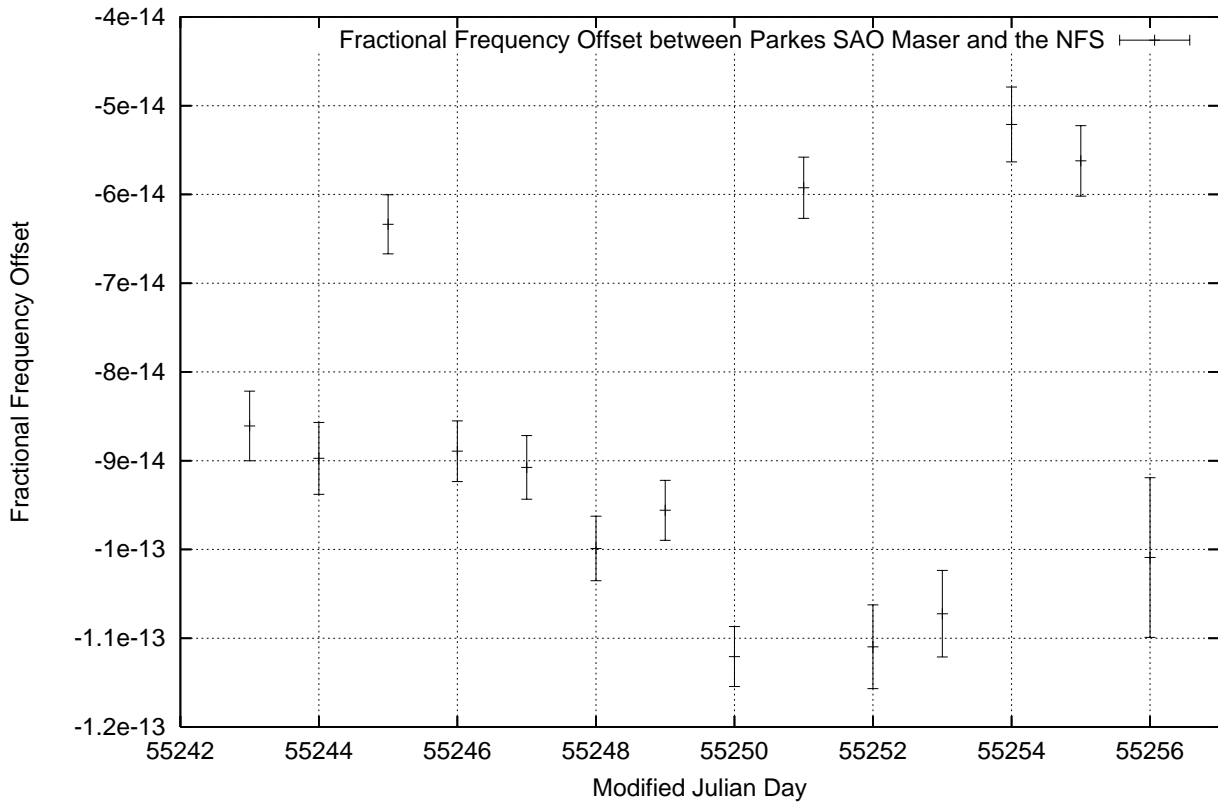

GPS Common-View Time-Transfer between ATNF Parkes and NMI Sydney

Tue Mar 02 22:26:16 2010

GPS Common-View Frequency Transfer between ATNF Parkes and NMI Sydney

Tue Mar 02 22:26:16 2010