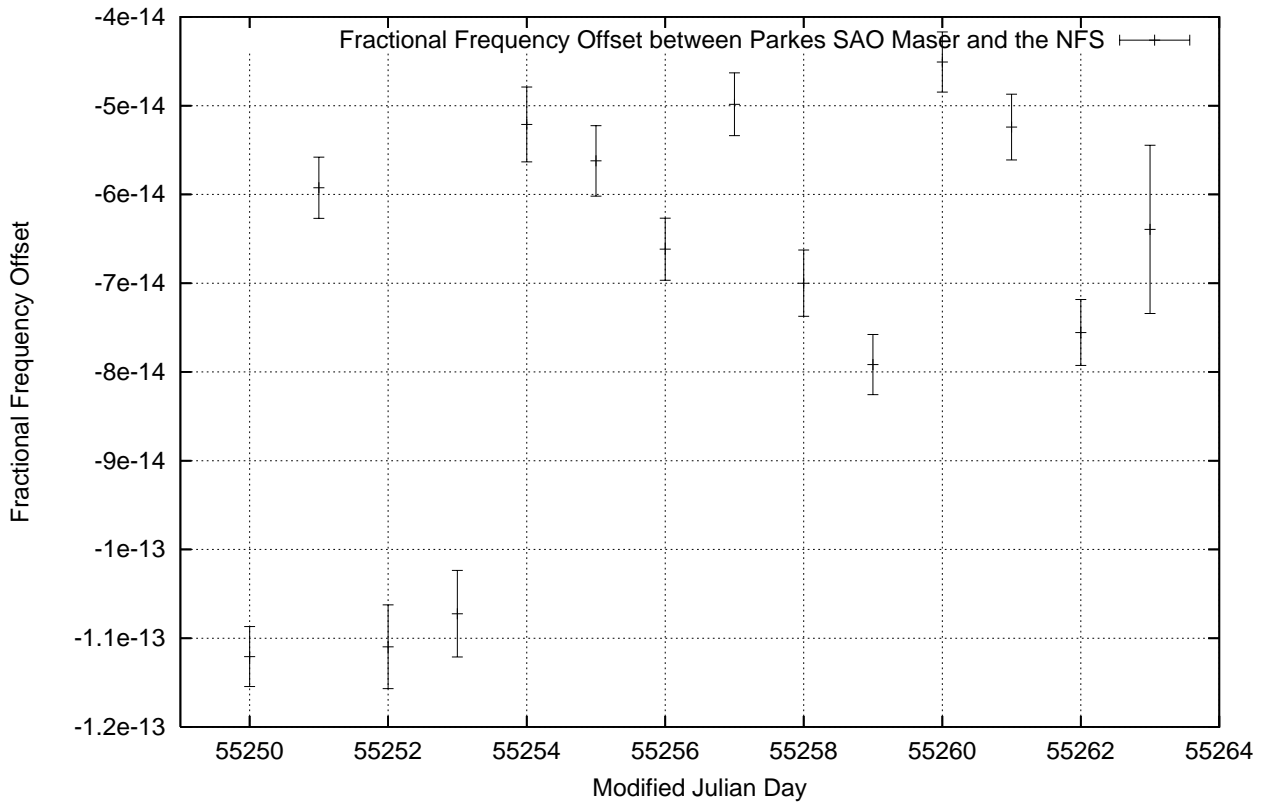

GPS Common-View Time-Transfer between ATNF Parkes and NMI Sydney

Tue Mar 09 22:26:16 2010

GPS Common-View Frequency Transfer between ATNF Parkes and NMI Sydney

Tue Mar 09 22:26:16 2010