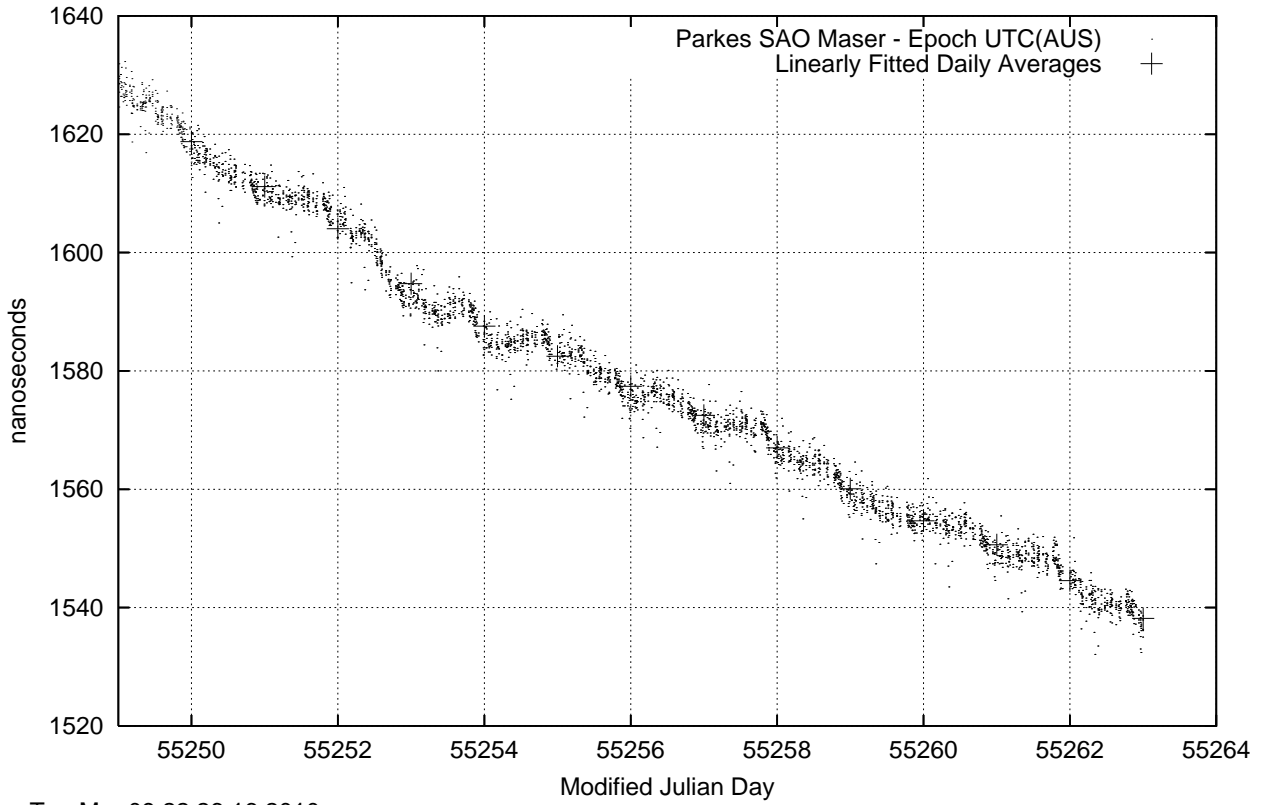

GPS Common-View Time-Transfer between ATNF Parkes and NMI Sydney

Tue Mar 09 22:26:16 2010

GPS Common-View Frequency Transfer between ATNF Parkes and NMI Sydney

Tue Mar 09 22:26:16 2010