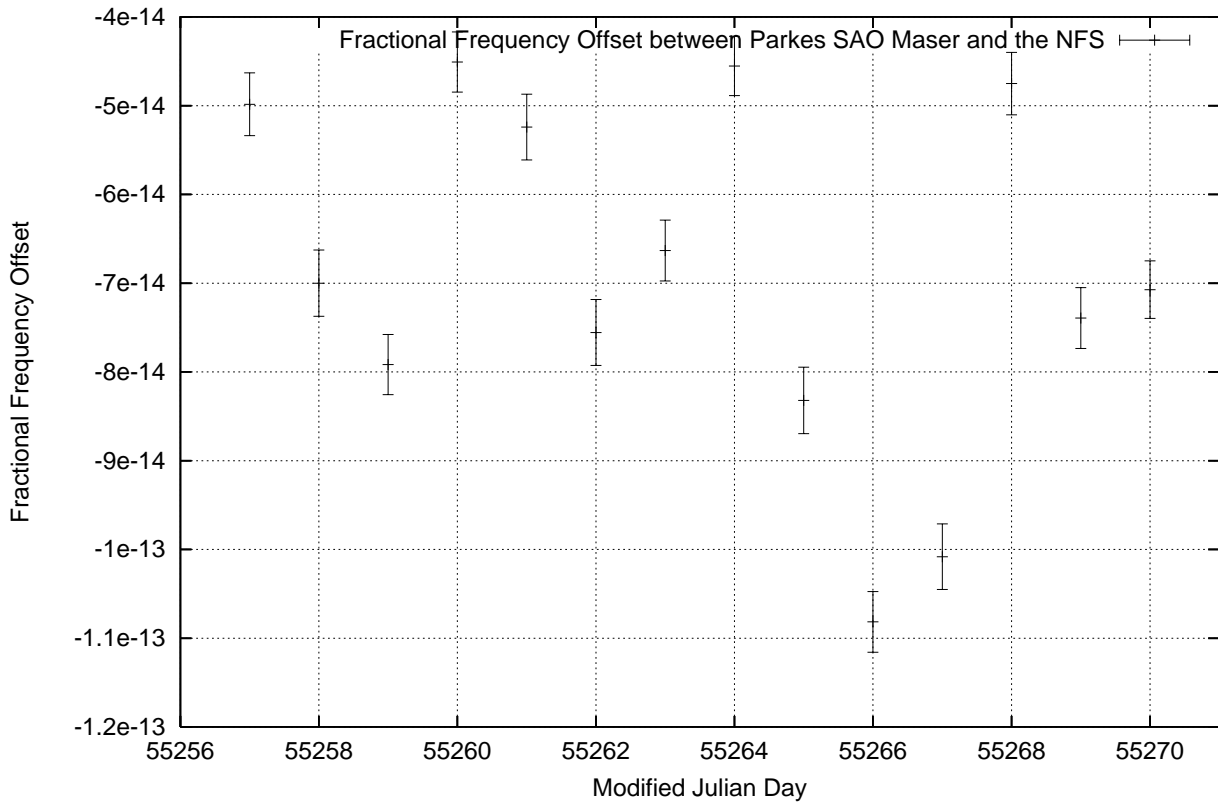

GPS Common-View Time-Transfer between ATNF Parkes and NMI Sydney

Tue Mar 16 22:26:16 2010

GPS Common-View Frequency Transfer between ATNF Parkes and NMI Sydney

Tue Mar 16 22:26:16 2010