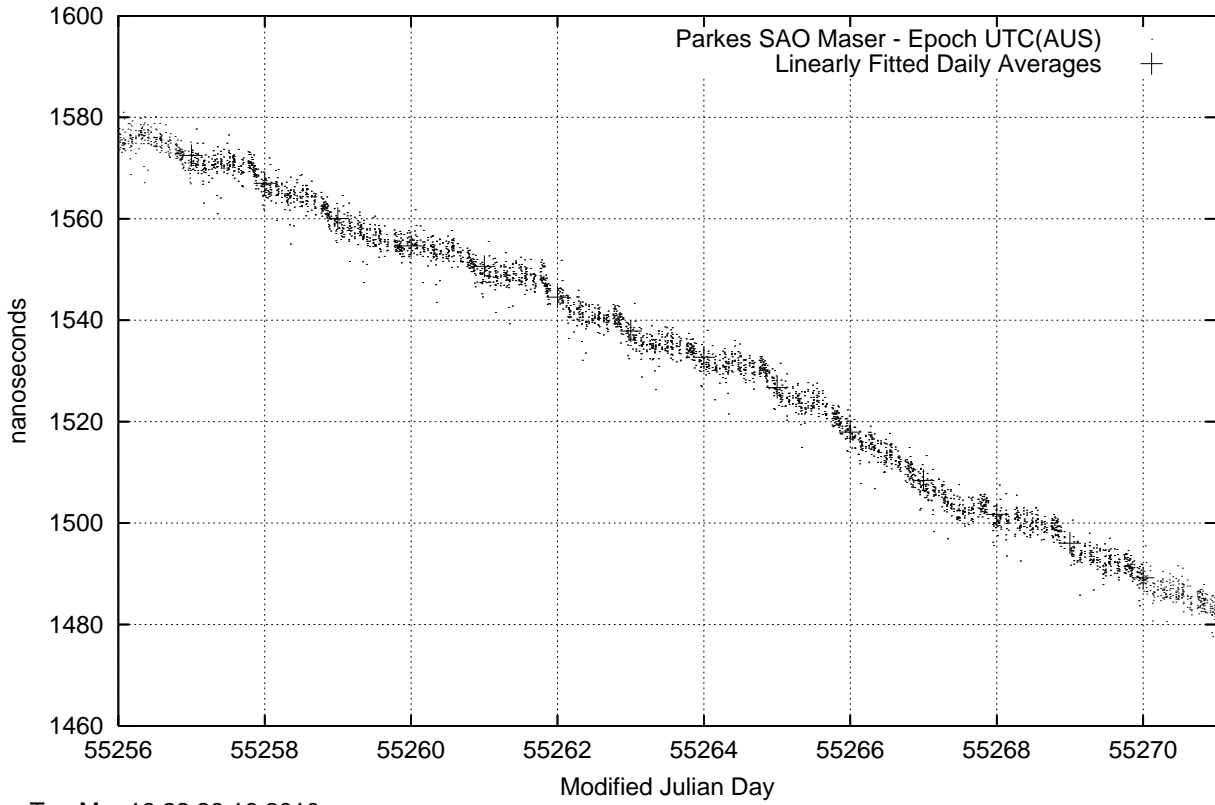

GPS Common-View Time-Transfer between ATNF Parkes and NMI Sydney

Tue Mar 16 22:26:16 2010

GPS Common-View Frequency Transfer between ATNF Parkes and NMI Sydney

Tue Mar 16 22:26:16 2010