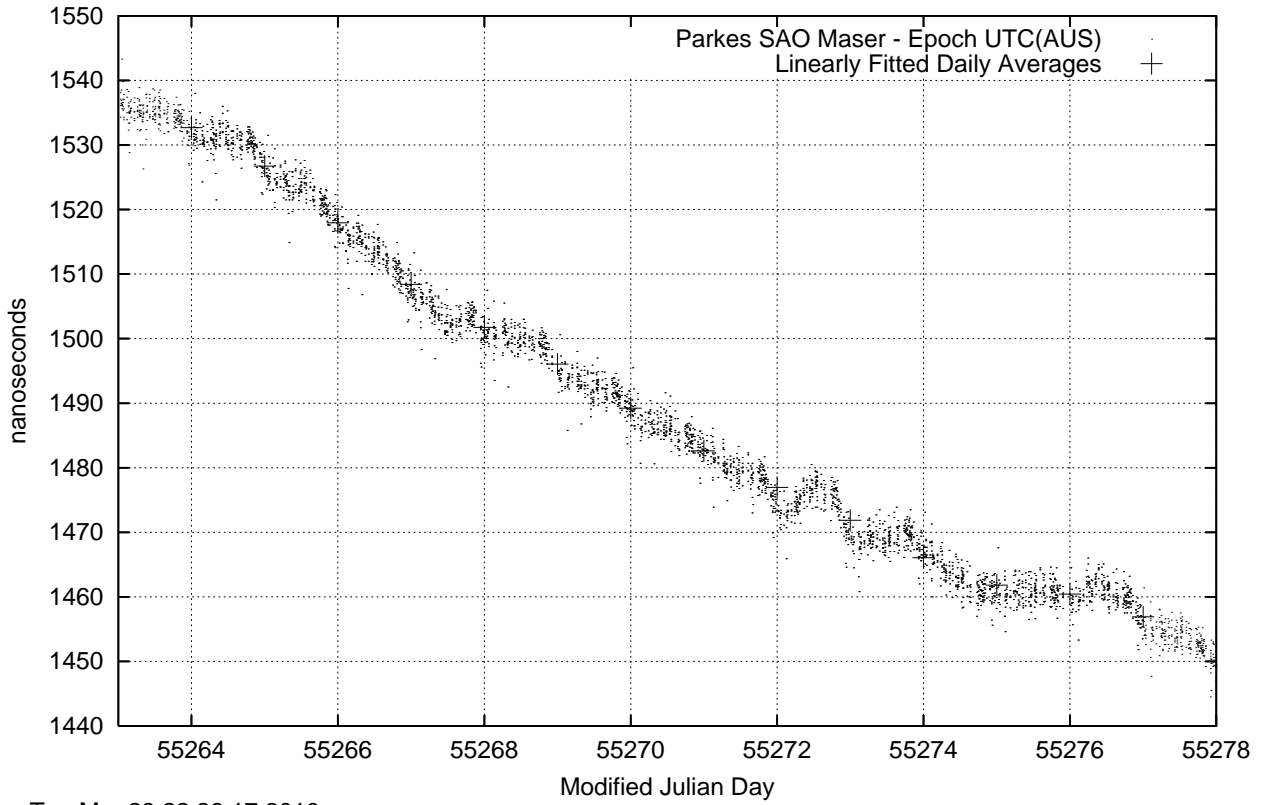

GPS Common-View Time-Transfer between ATNF Parkes and NMI Sydney

Tue Mar 23 22:26:17 2010

GPS Common-View Frequency Transfer between ATNF Parkes and NMI Sydney

Tue Mar 23 22:26:18 2010