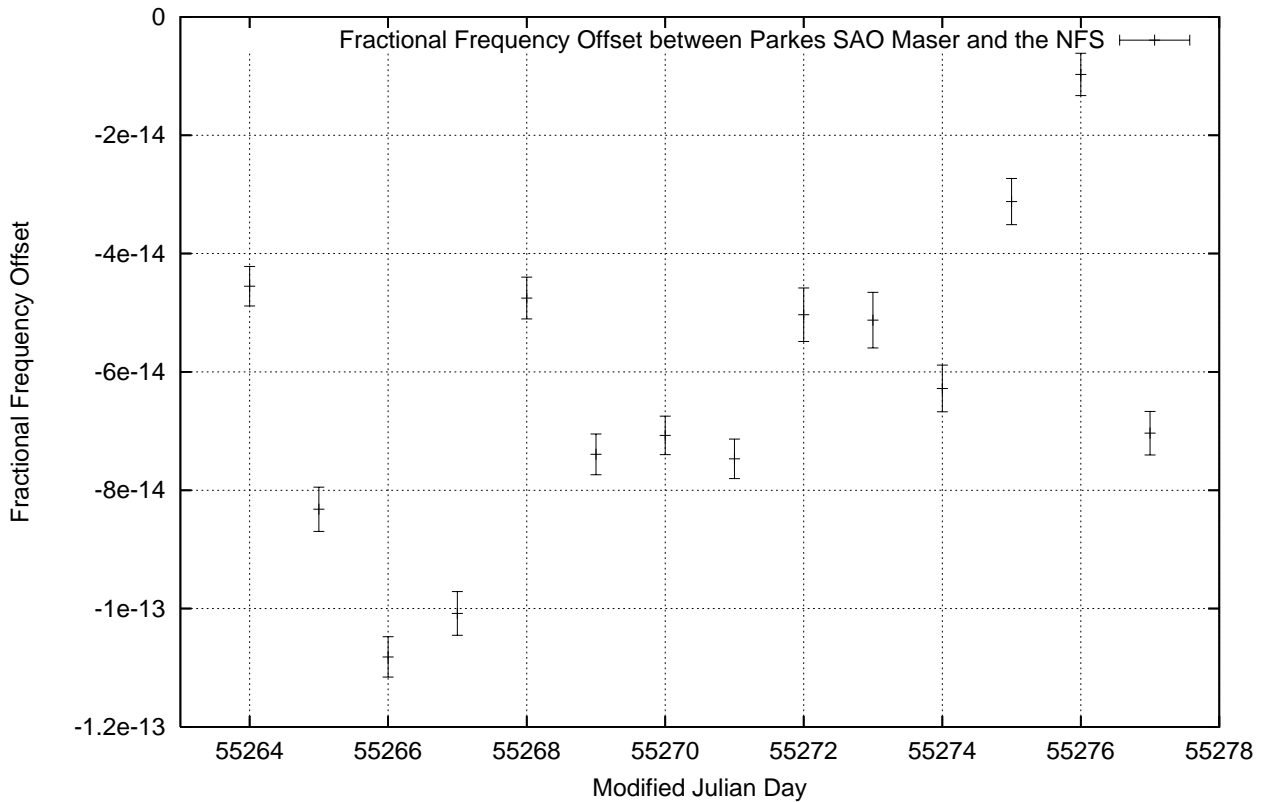

GPS Common-View Time-Transfer between ATNF Parkes and NMI Sydney

Tue Mar 23 22:26:17 2010

GPS Common-View Frequency Transfer between ATNF Parkes and NMI Sydney

Tue Mar 23 22:26:18 2010