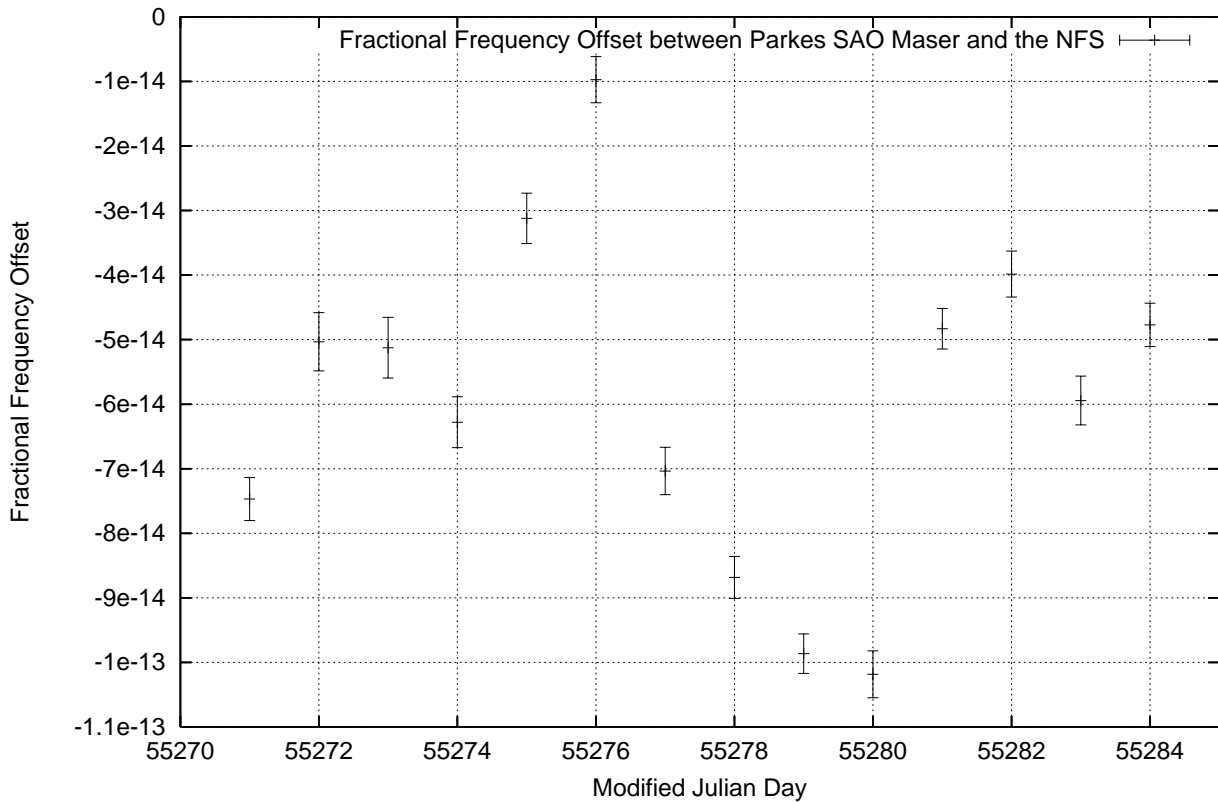

GPS Common-View Time-Transfer between ATNF Parkes and NMI Sydney

Tue Mar 30 22:26:16 2010

GPS Common-View Frequency Transfer between ATNF Parkes and NMI Sydney

Tue Mar 30 22:26:16 2010