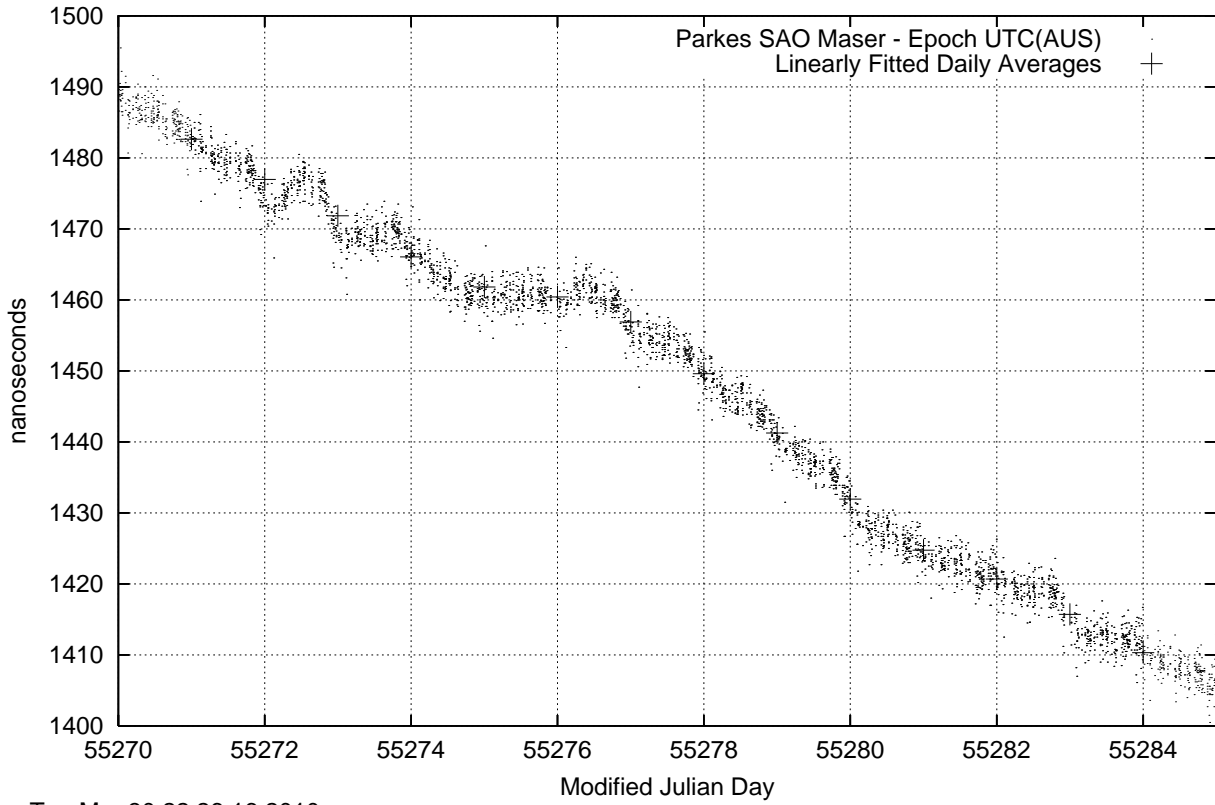

GPS Common-View Time-Transfer between ATNF Parkes and NMI Sydney

Tue Mar 30 22:26:16 2010

GPS Common-View Frequency Transfer between ATNF Parkes and NMI Sydney

Tue Mar 30 22:26:16 2010