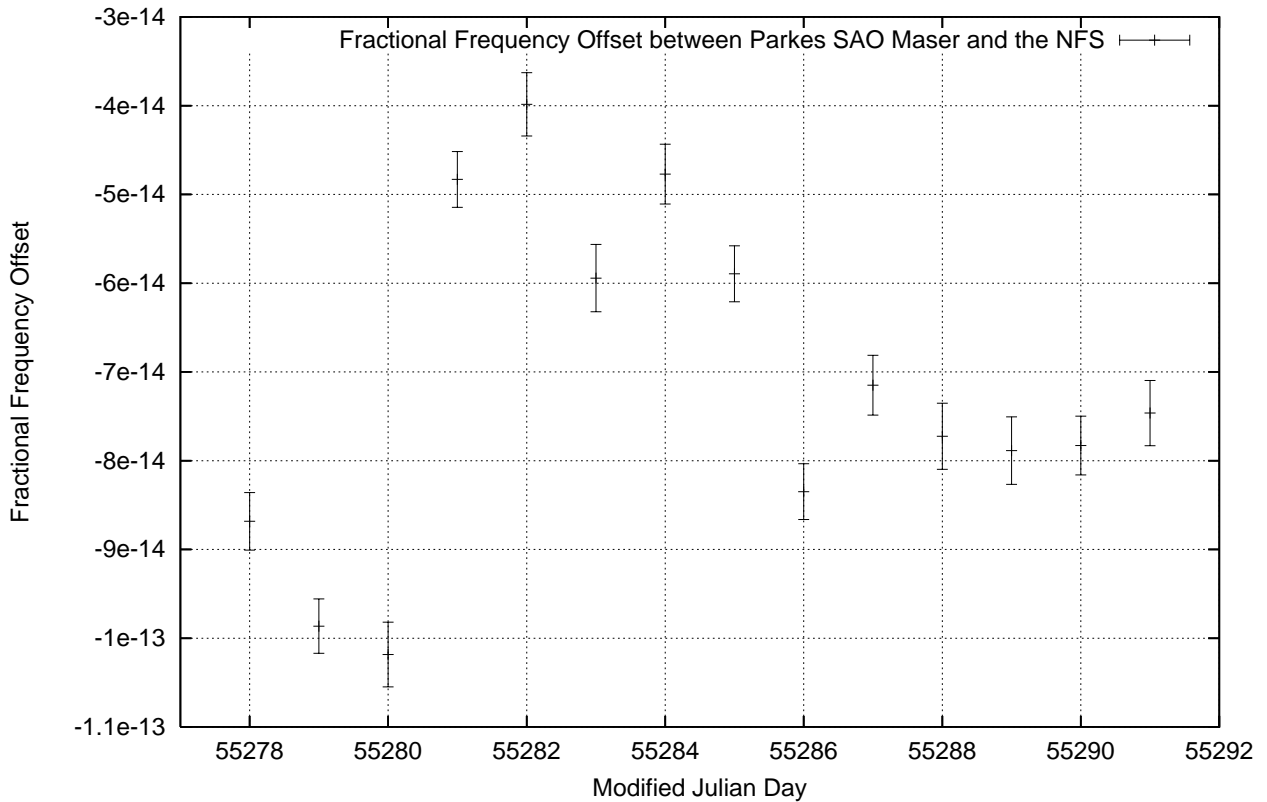

GPS Common-View Time-Transfer between ATNF Parkes and NMI Sydney

Tue Apr 06 22:26:16 2010

GPS Common-View Frequency Transfer between ATNF Parkes and NMI Sydney

Tue Apr 06 22:26:16 2010