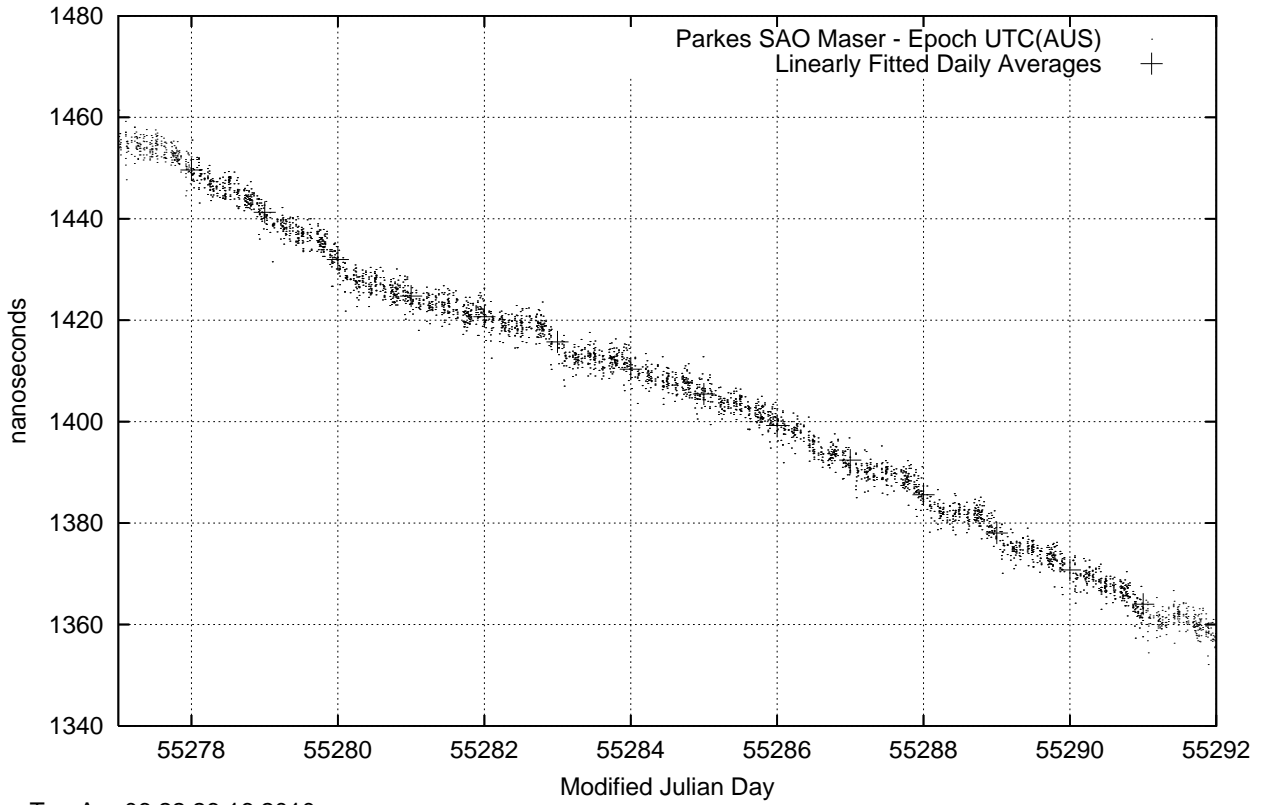

GPS Common-View Time-Transfer between ATNF Parkes and NMI Sydney

Tue Apr 06 22:26:16 2010

GPS Common-View Frequency Transfer between ATNF Parkes and NMI Sydney

Tue Apr 06 22:26:16 2010