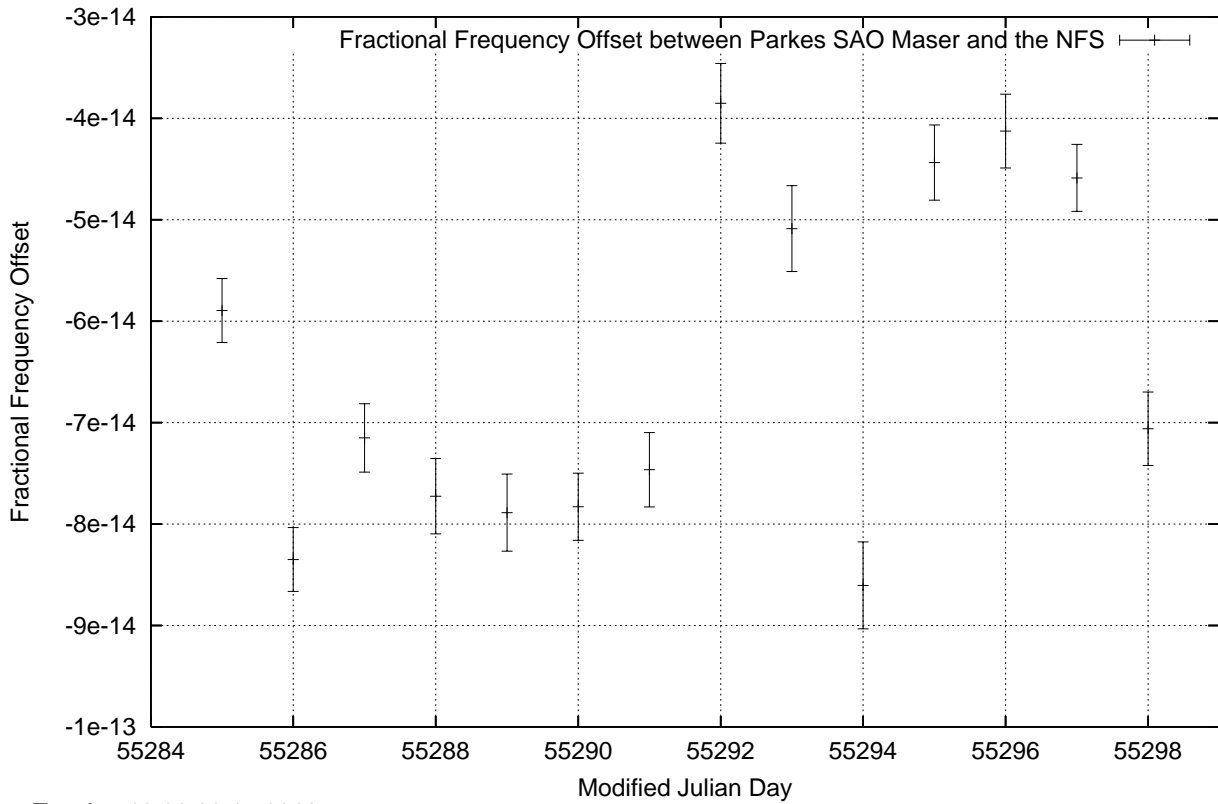

GPS Common-View Time-Transfer between ATNF Parkes and NMI Sydney

Tue Apr 13 22:26:15 2010

GPS Common-View Frequency Transfer between ATNF Parkes and NMI Sydney

Tue Apr 13 22:26:15 2010