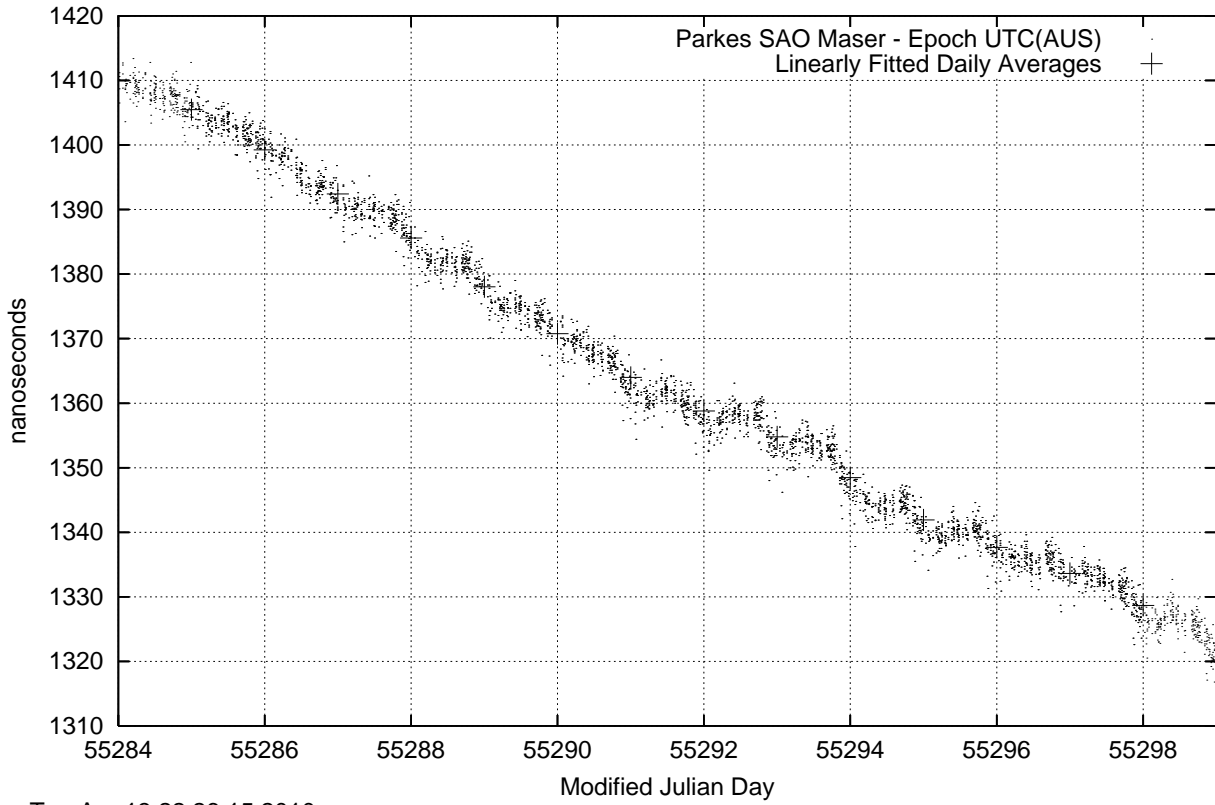

GPS Common-View Time-Transfer between ATNF Parkes and NMI Sydney

Tue Apr 13 22:26:15 2010

GPS Common-View Frequency Transfer between ATNF Parkes and NMI Sydney

Tue Apr 13 22:26:15 2010