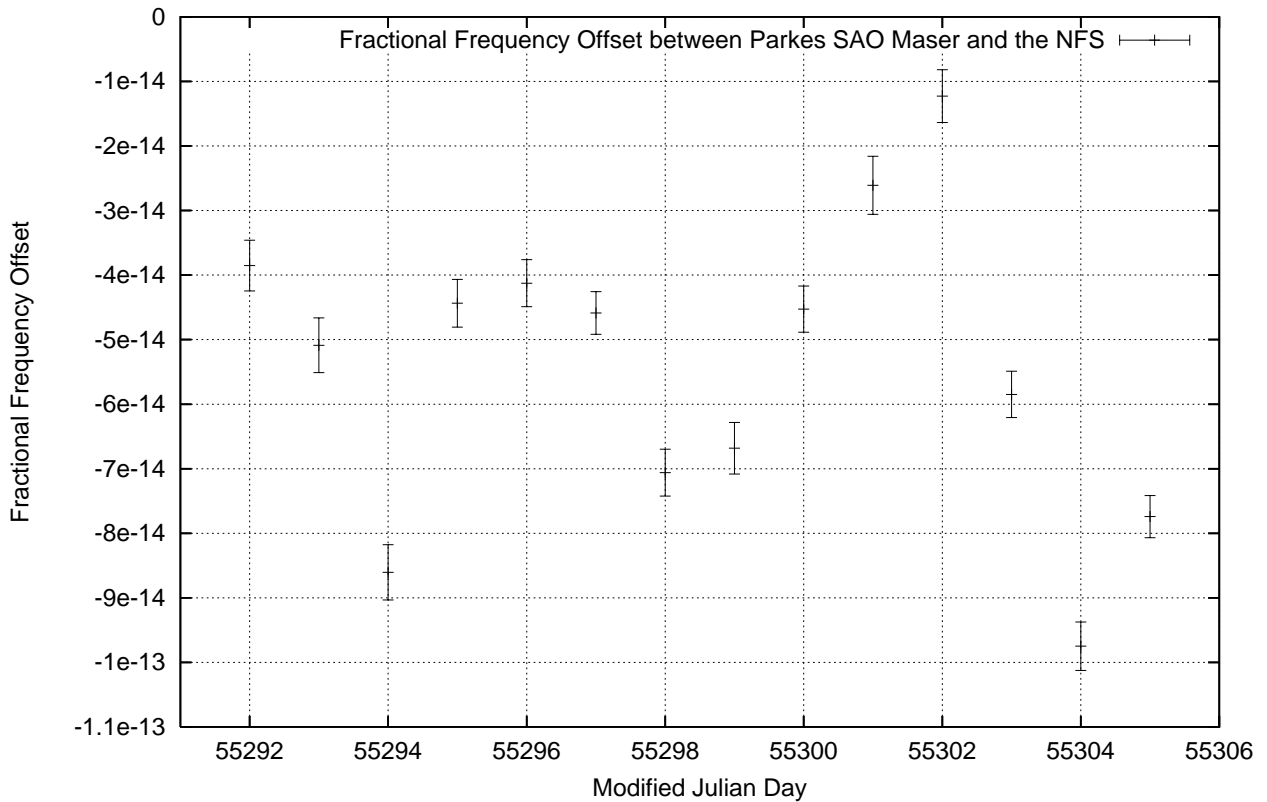

GPS Common-View Time-Transfer between ATNF Parkes and NMI Sydney

Tue Apr 20 22:26:16 2010

GPS Common-View Frequency Transfer between ATNF Parkes and NMI Sydney

Tue Apr 20 22:26:16 2010