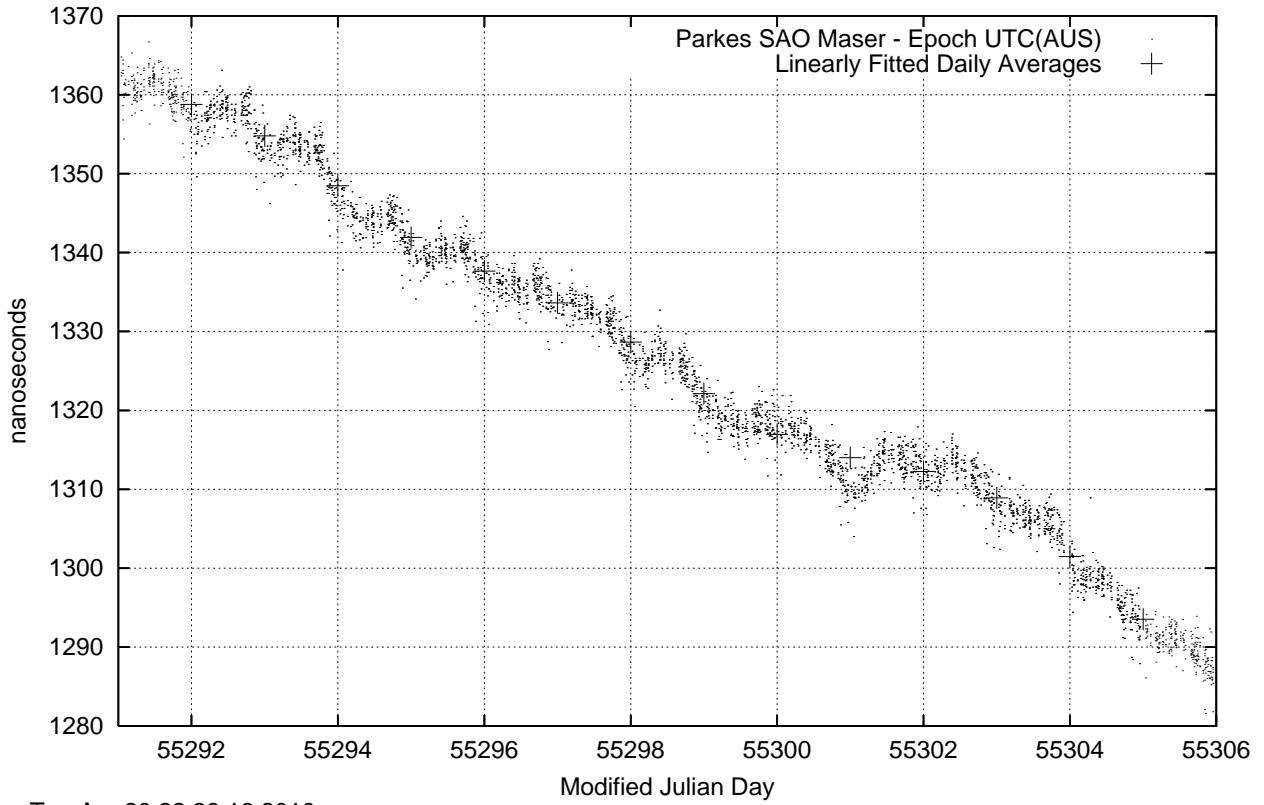

GPS Common-View Time-Transfer between ATNF Parkes and NMI Sydney

Tue Apr 20 22:26:16 2010

GPS Common-View Frequency Transfer between ATNF Parkes and NMI Sydney

Tue Apr 20 22:26:16 2010