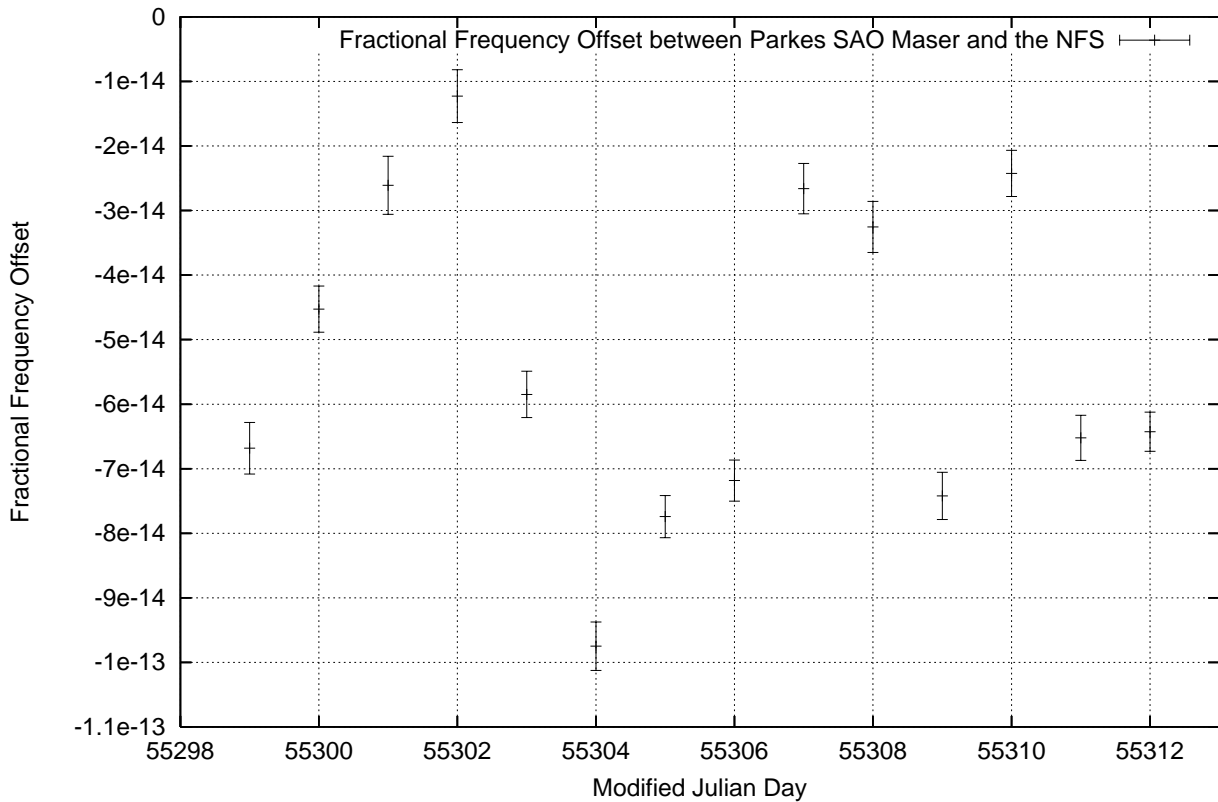

GPS Common-View Time-Transfer between ATNF Parkes and NMI Sydney

Tue Apr 27 22:26:16 2010

GPS Common-View Frequency Transfer between ATNF Parkes and NMI Sydney

Tue Apr 27 22:26:16 2010