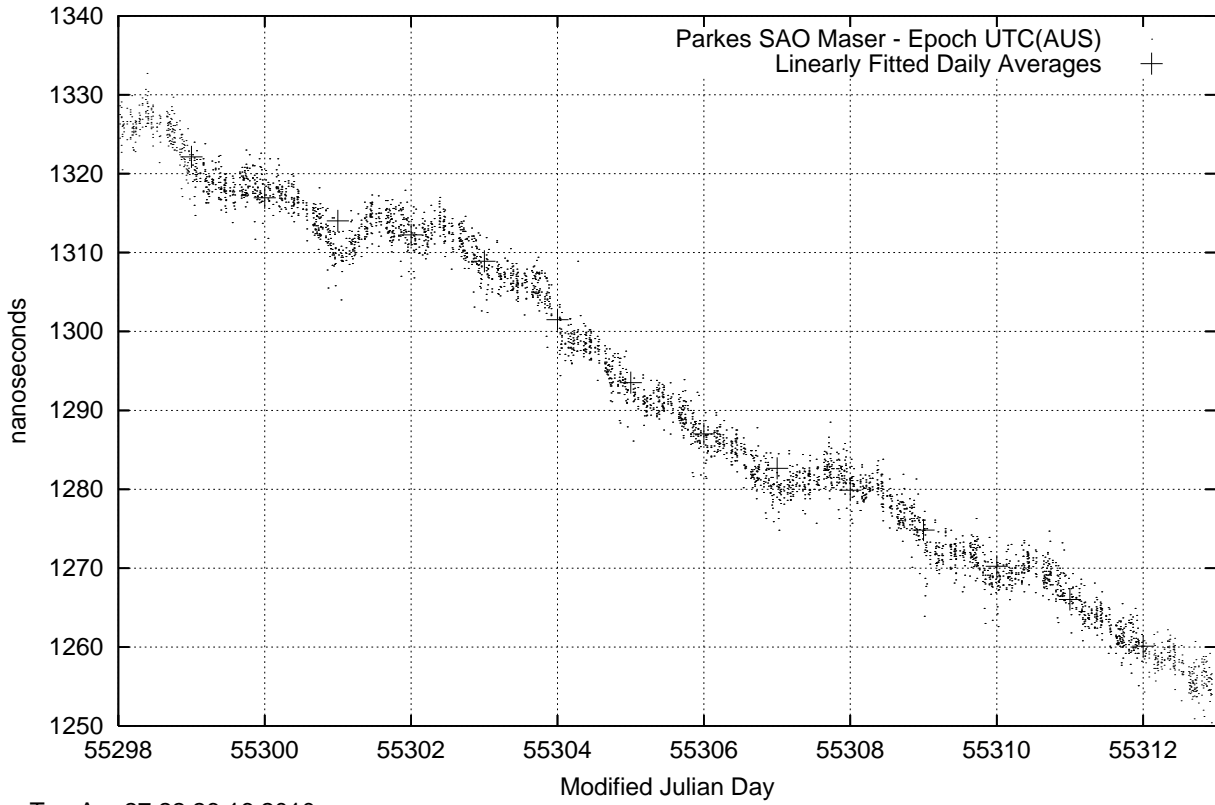

GPS Common-View Time-Transfer between ATNF Parkes and NMI Sydney

Tue Apr 27 22:26:16 2010

GPS Common-View Frequency Transfer between ATNF Parkes and NMI Sydney

Tue Apr 27 22:26:16 2010