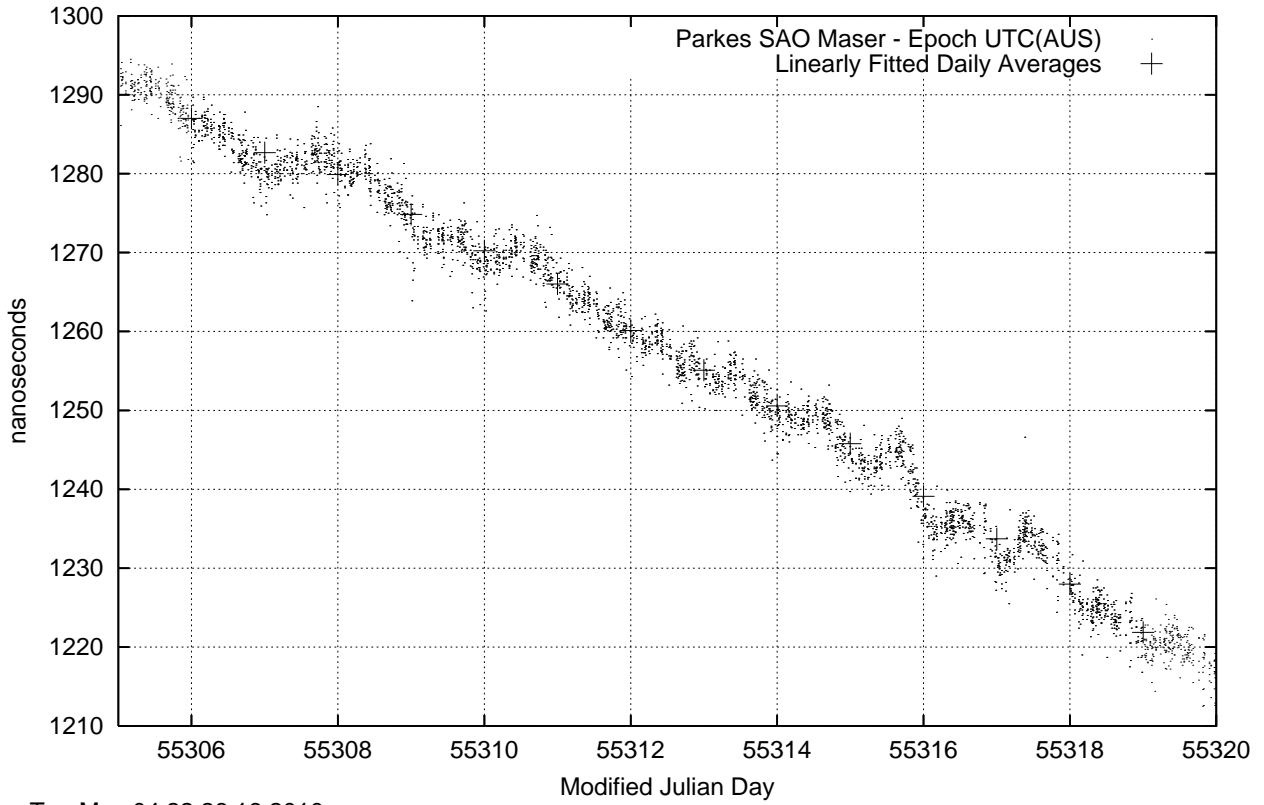

GPS Common-View Time-Transfer between ATNF Parkes and NMI Sydney

Tue May 04 22:26:16 2010

GPS Common-View Frequency Transfer between ATNF Parkes and NMI Sydney

Tue May 04 22:26:16 2010