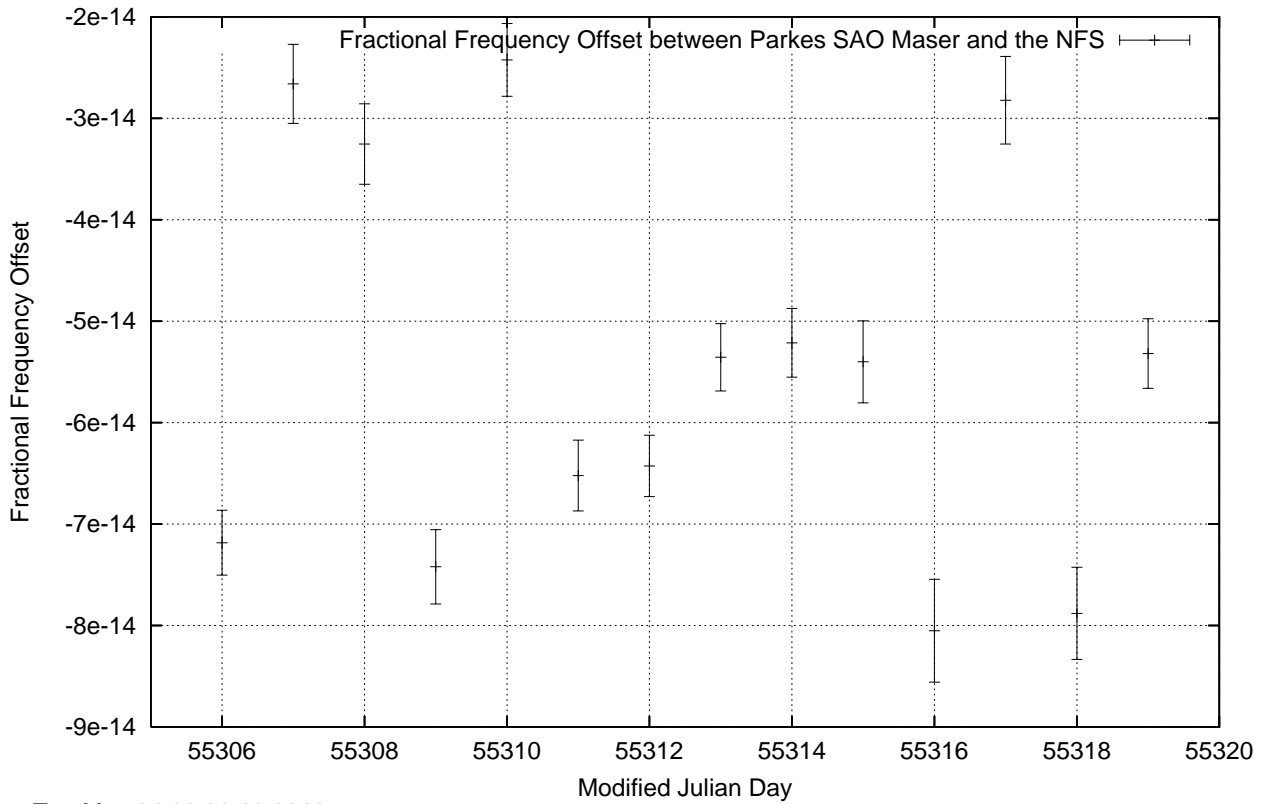

GPS Common-View Time-Transfer between ATNF Parkes and NMI Sydney

Tue May 04 22:26:16 2010

GPS Common-View Frequency Transfer between ATNF Parkes and NMI Sydney

Tue May 04 22:26:16 2010