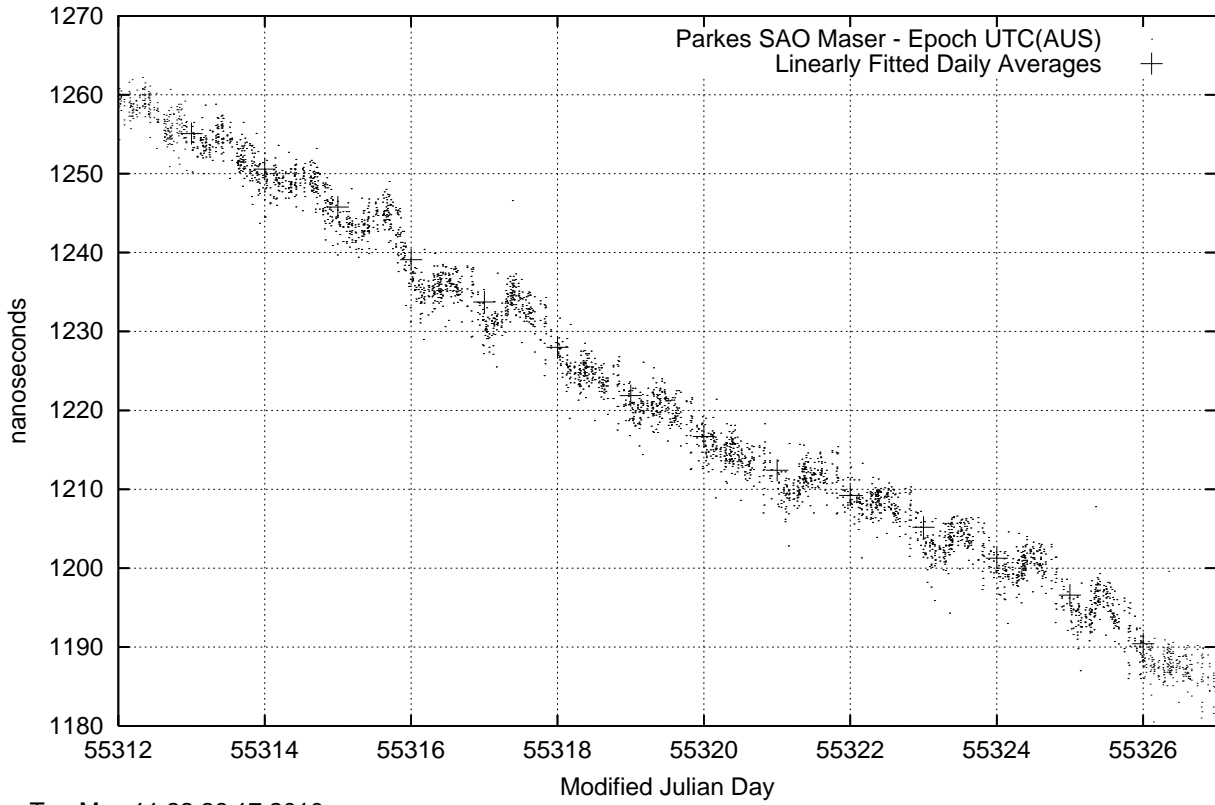

GPS Common-View Time-Transfer between ATNF Parkes and NMI Sydney

GPS Common-View Frequency Transfer between ATNF Parkes and NMI Sydney