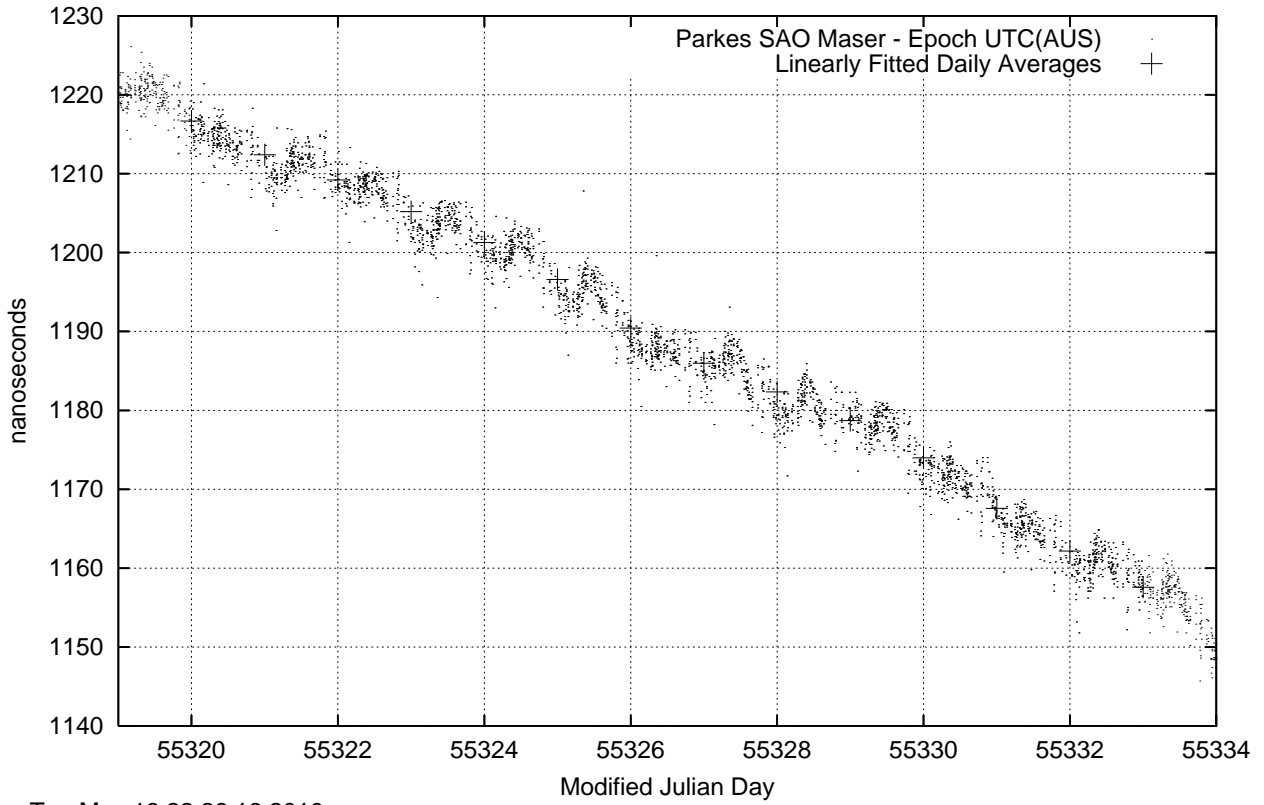

GPS Common-View Time-Transfer between ATNF Parkes and NMI Sydney

Tue May 18 22:26:16 2010

GPS Common-View Frequency Transfer between ATNF Parkes and NMI Sydney

Tue May 18 22:26:16 2010