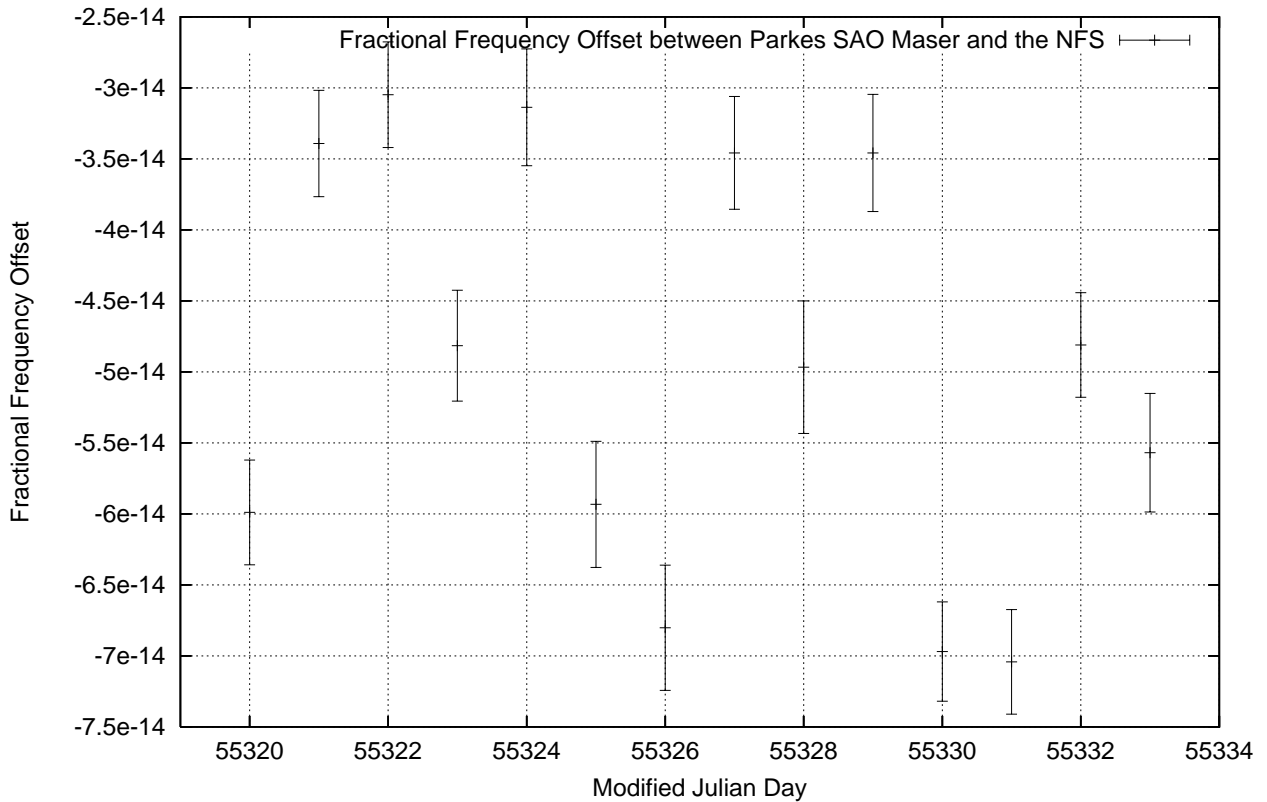

GPS Common-View Time-Transfer between ATNF Parkes and NMI Sydney

Tue May 18 22:26:16 2010

GPS Common-View Frequency Transfer between ATNF Parkes and NMI Sydney

Tue May 18 22:26:16 2010