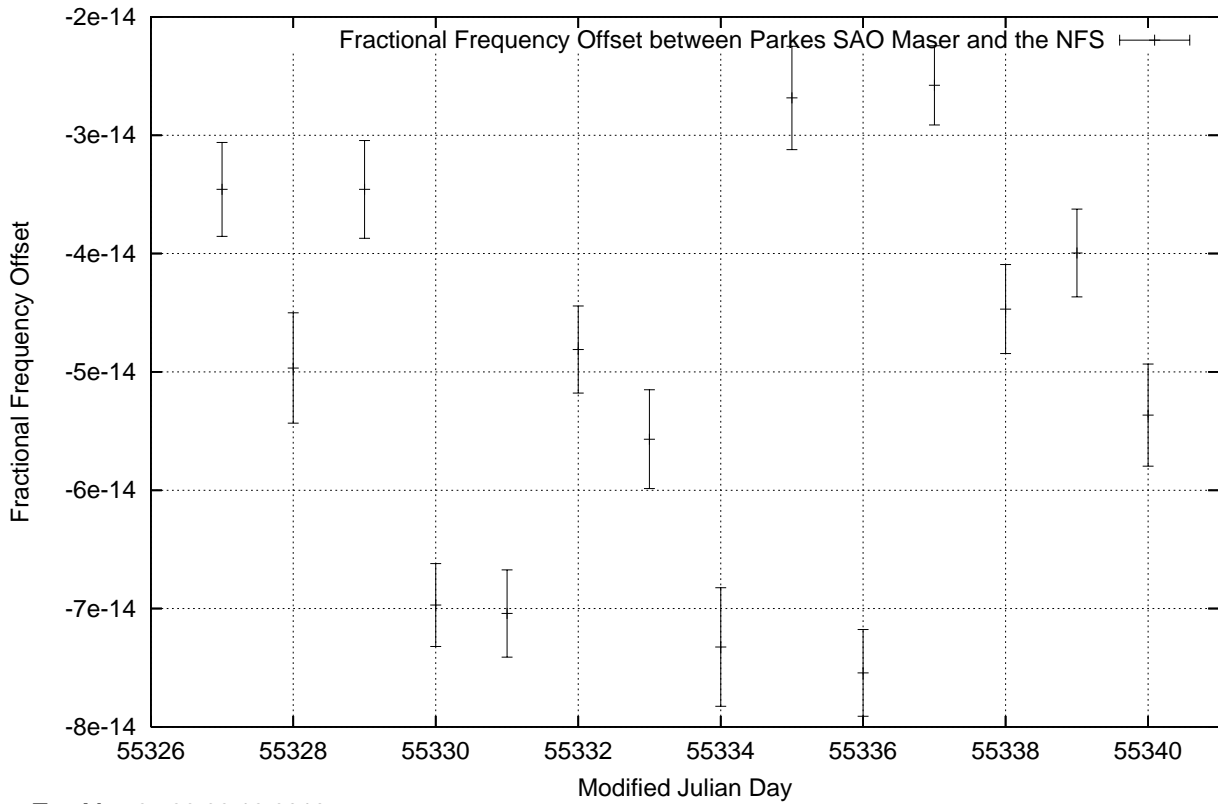

GPS Common-View Time-Transfer between ATNF Parkes and NMI Sydney

Tue May 25 22:26:16 2010

GPS Common-View Frequency Transfer between ATNF Parkes and NMI Sydney

Tue May 25 22:26:16 2010