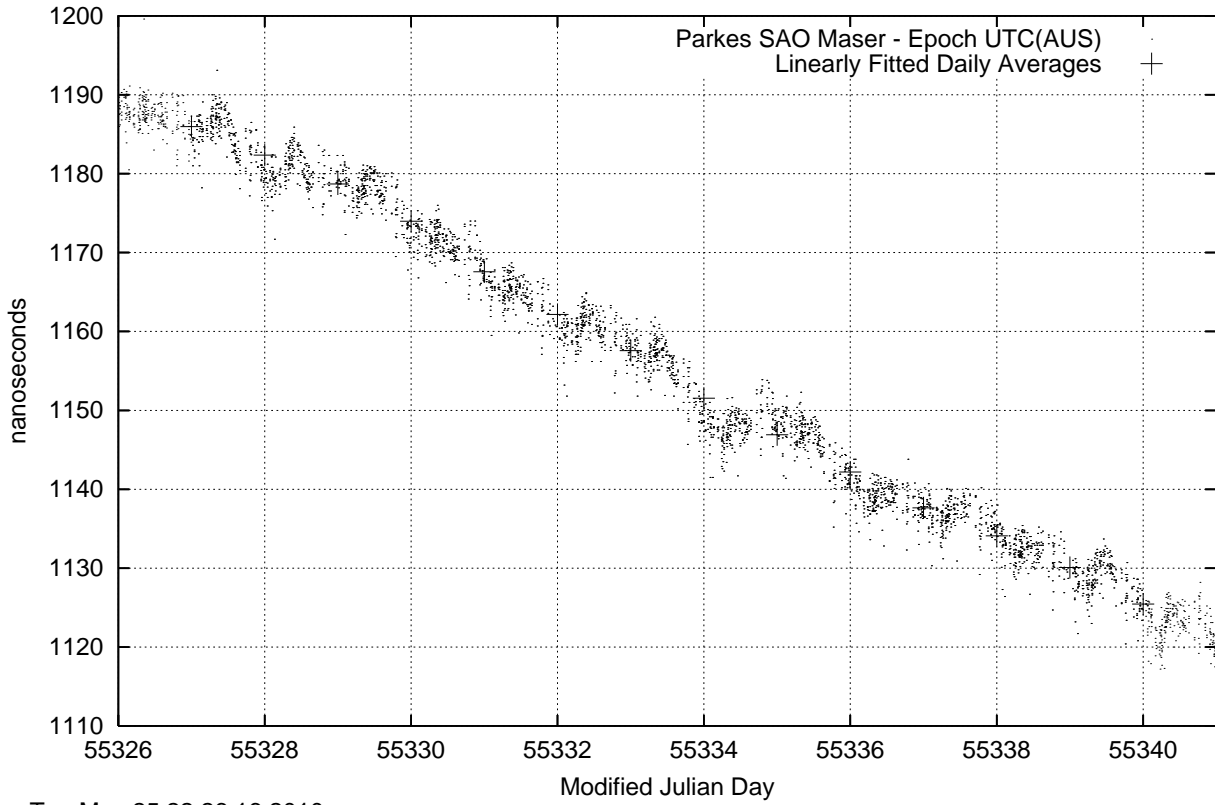

GPS Common-View Time-Transfer between ATNF Parkes and NMI Sydney

Tue May 25 22:26:16 2010

GPS Common-View Frequency Transfer between ATNF Parkes and NMI Sydney

Tue May 25 22:26:16 2010