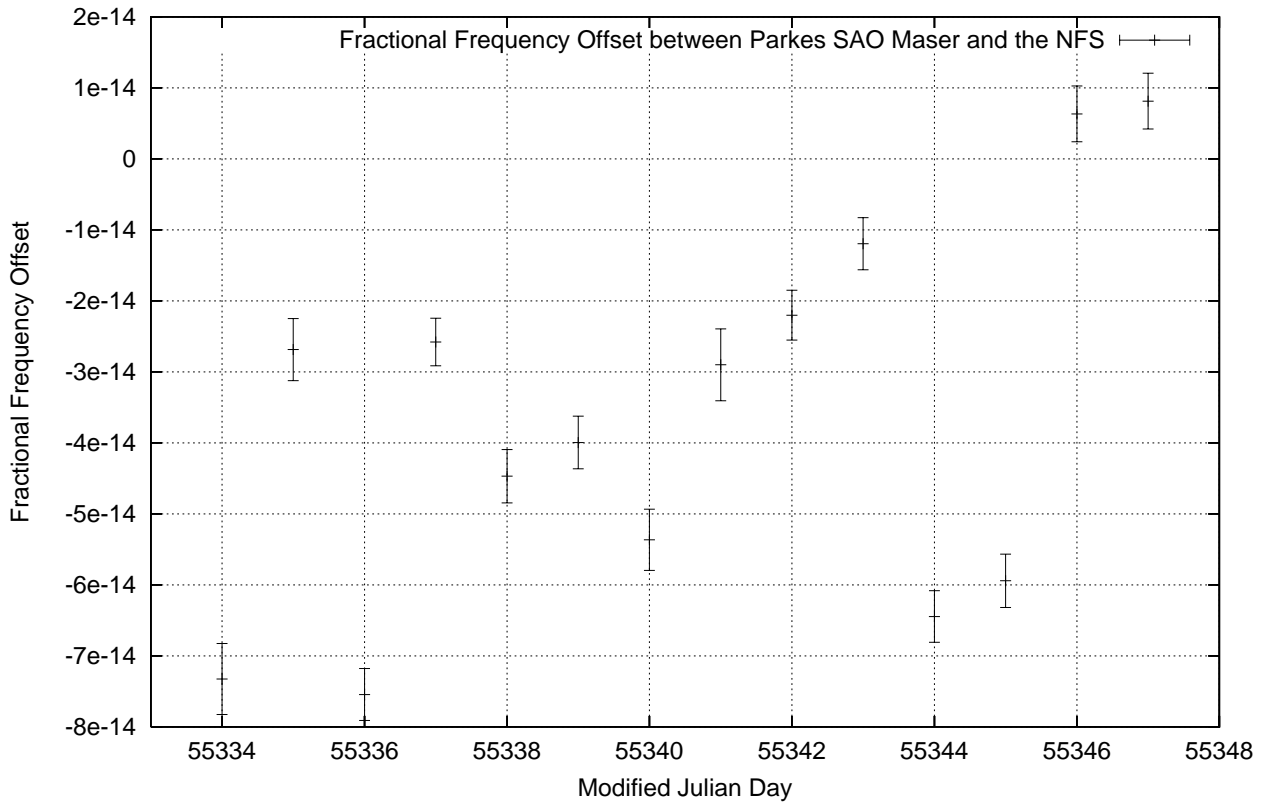

GPS Common-View Time-Transfer between ATNF Parkes and NMI Sydney

Tue Jun 01 22:26:16 2010

GPS Common-View Frequency Transfer between ATNF Parkes and NMI Sydney

Tue Jun 01 22:26:16 2010