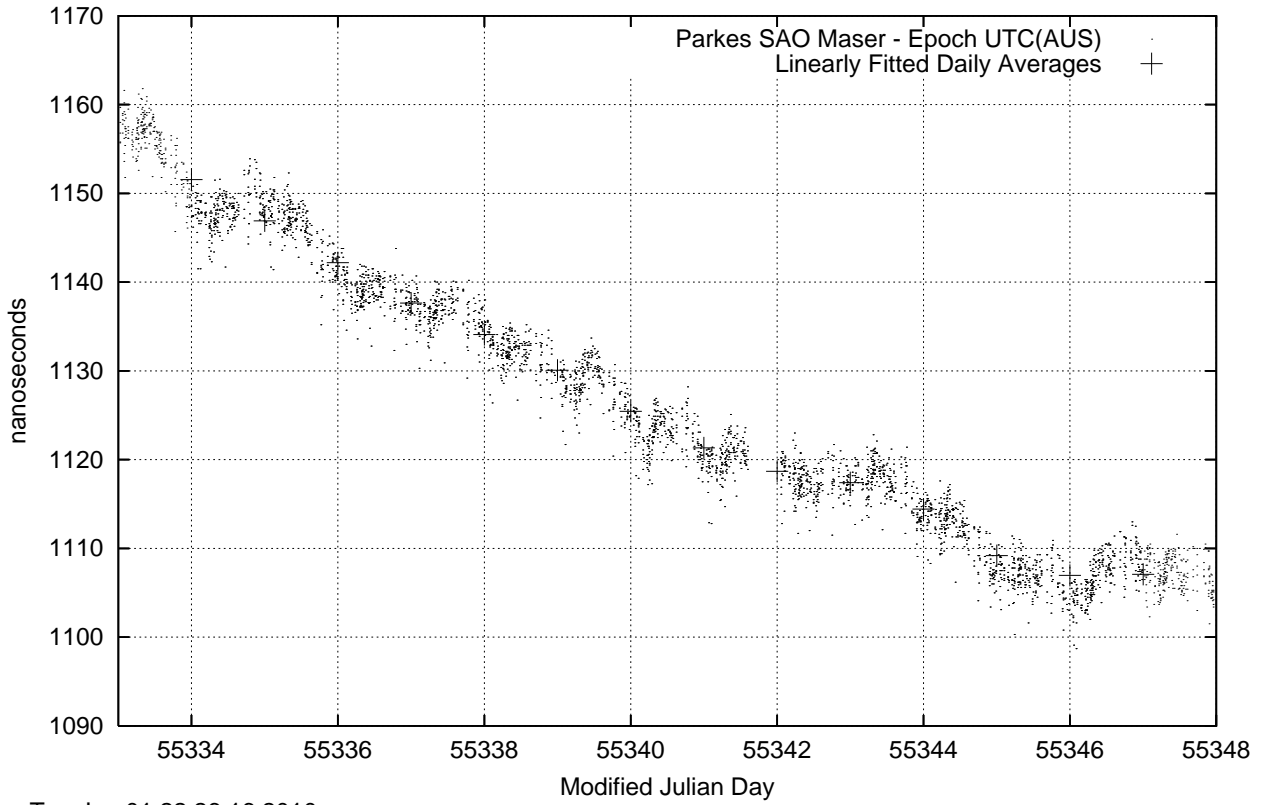

GPS Common-View Time-Transfer between ATNF Parkes and NMI Sydney

Tue Jun 01 22:26:16 2010

GPS Common-View Frequency Transfer between ATNF Parkes and NMI Sydney

Tue Jun 01 22:26:16 2010