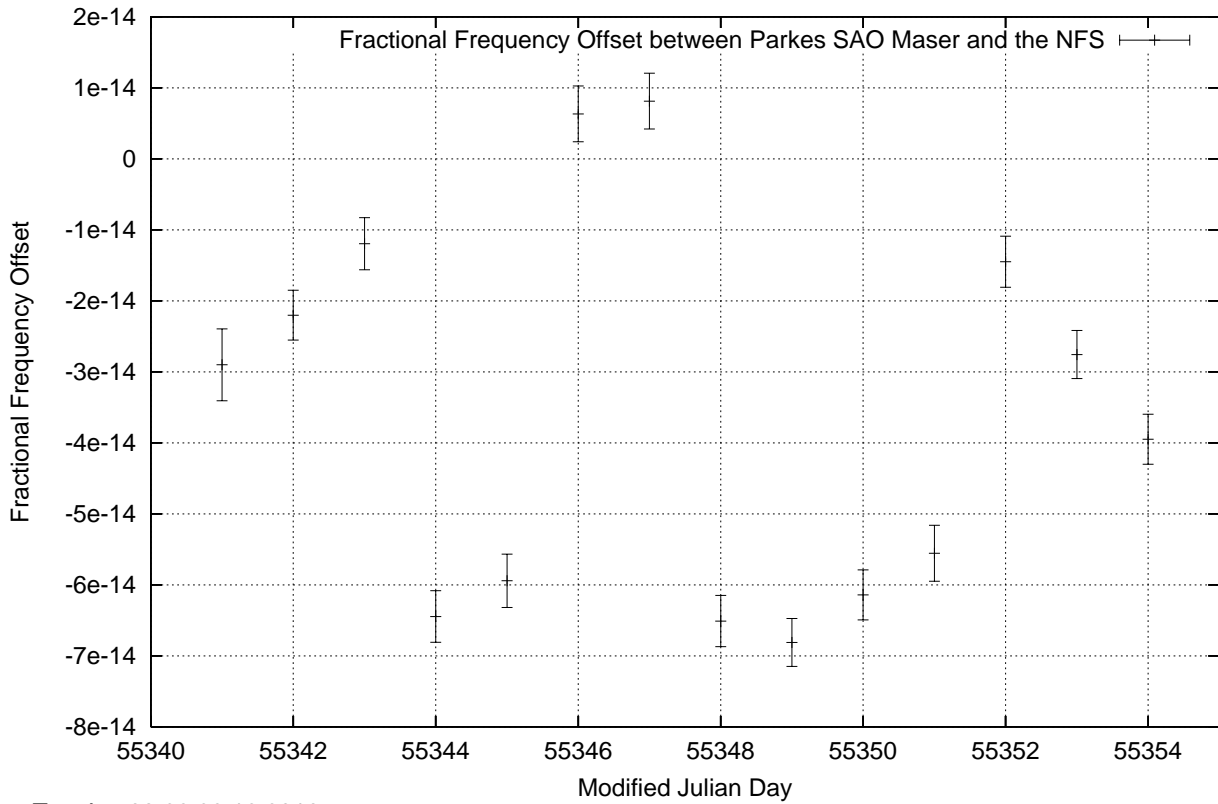

GPS Common-View Time-Transfer between ATNF Parkes and NMI Sydney

Tue Jun 08 22:26:16 2010

GPS Common-View Frequency Transfer between ATNF Parkes and NMI Sydney

Tue Jun 08 22:26:16 2010