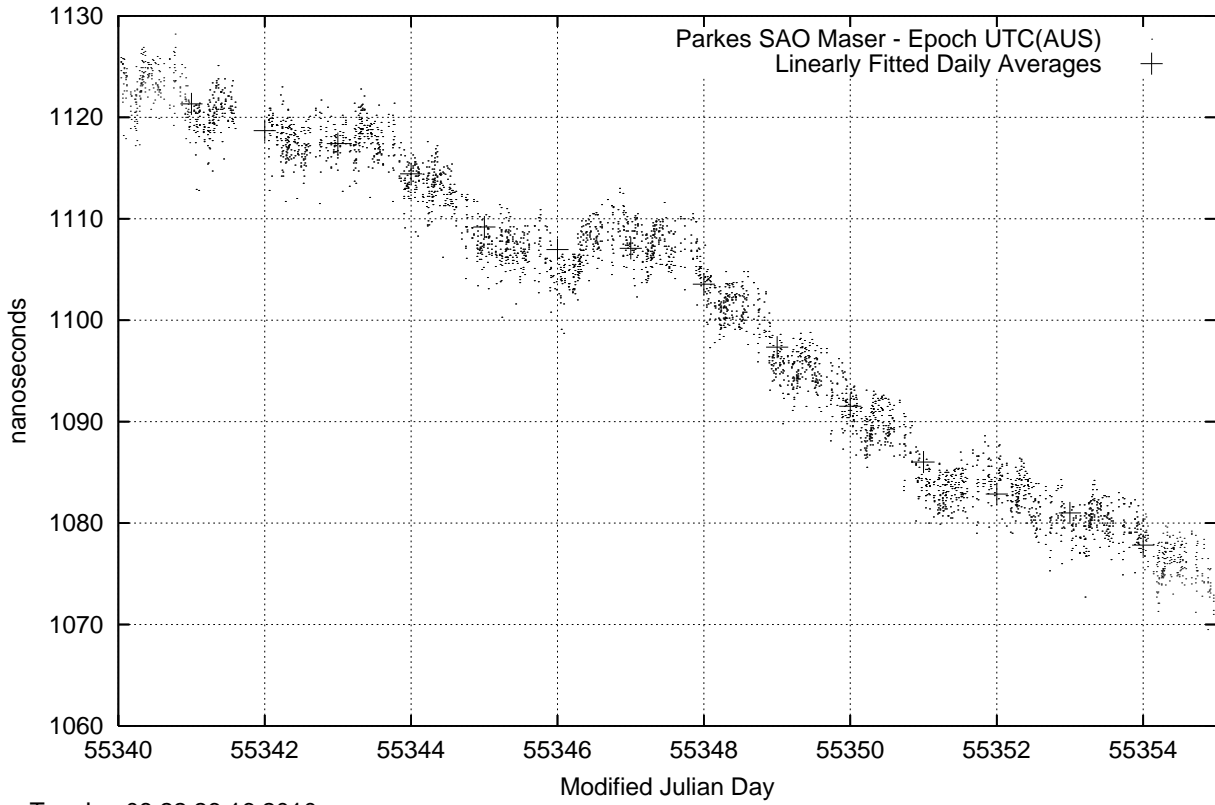

GPS Common-View Time-Transfer between ATNF Parkes and NMI Sydney

Tue Jun 08 22:26:16 2010

GPS Common-View Frequency Transfer between ATNF Parkes and NMI Sydney

Tue Jun 08 22:26:16 2010