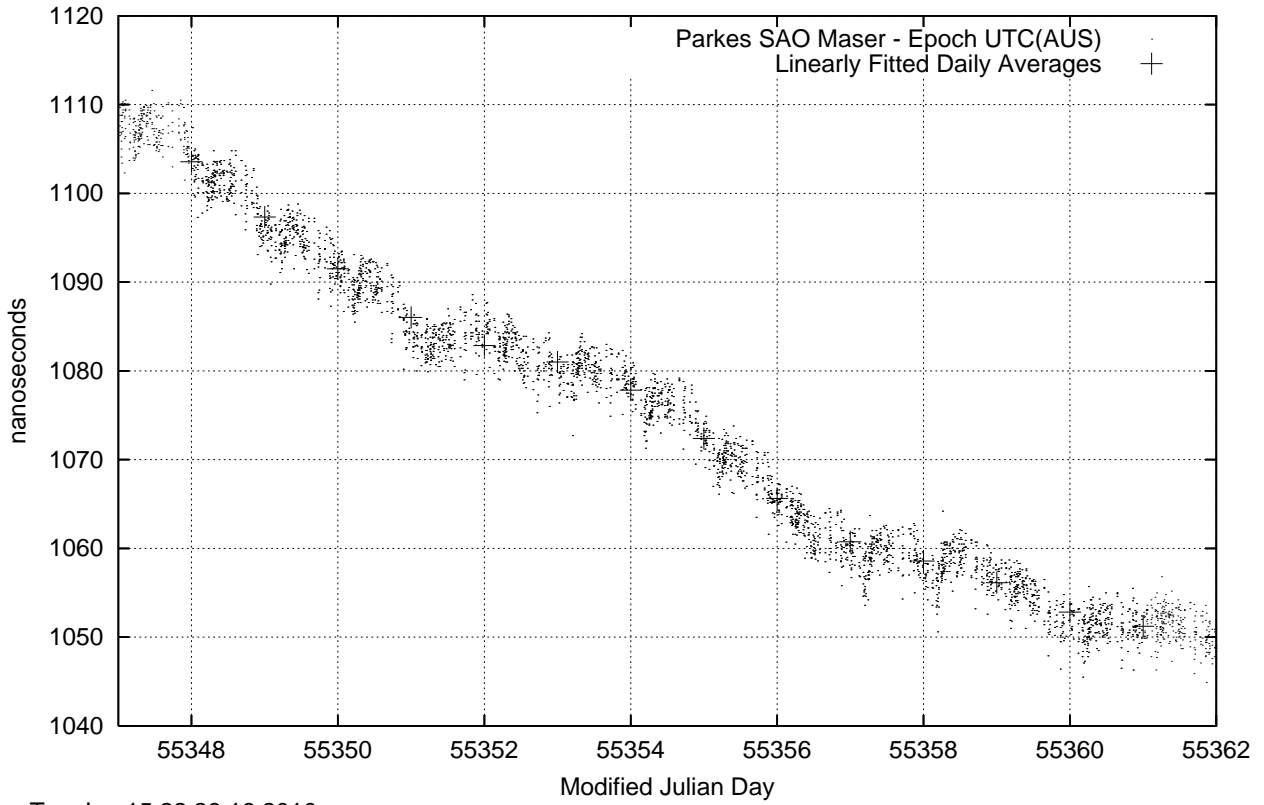

GPS Common-View Time-Transfer between ATNF Parkes and NMI Sydney

Tue Jun 15 22:26:16 2010

GPS Common-View Frequency Transfer between ATNF Parkes and NMI Sydney

Tue Jun 15 22:26:16 2010