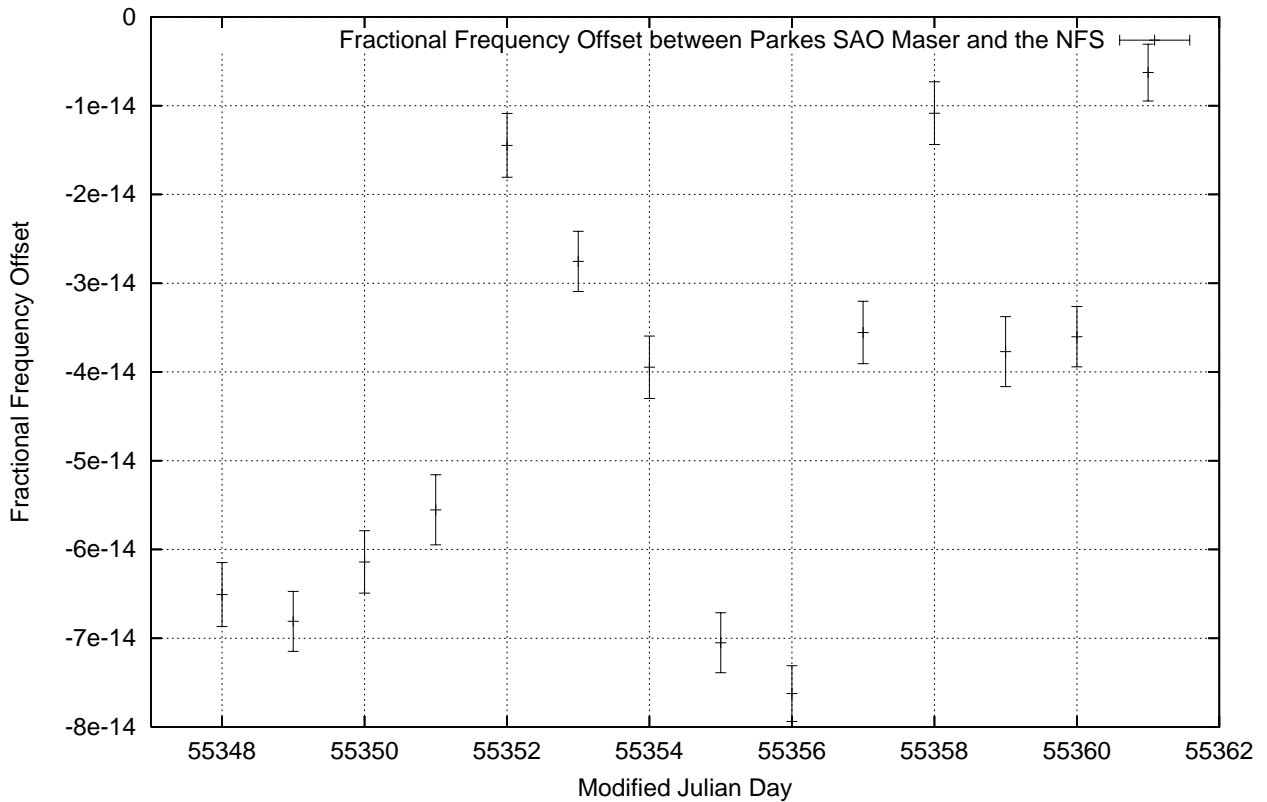

GPS Common-View Time-Transfer between ATNF Parkes and NMI Sydney

Tue Jun 15 22:26:16 2010

GPS Common-View Frequency Transfer between ATNF Parkes and NMI Sydney

Tue Jun 15 22:26:16 2010