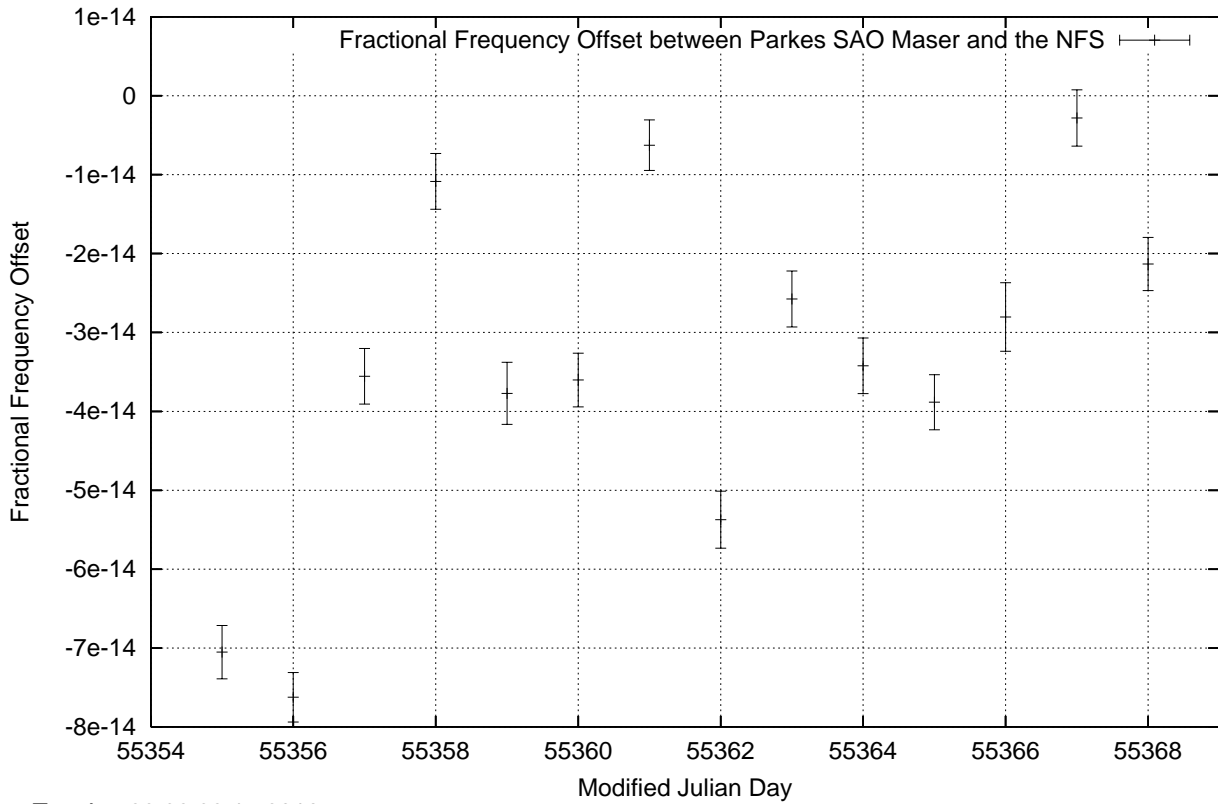

GPS Common-View Time-Transfer between ATNF Parkes and NMI Sydney

Tue Jun 22 22:26:17 2010

GPS Common-View Frequency Transfer between ATNF Parkes and NMI Sydney

Tue Jun 22 22:26:17 2010