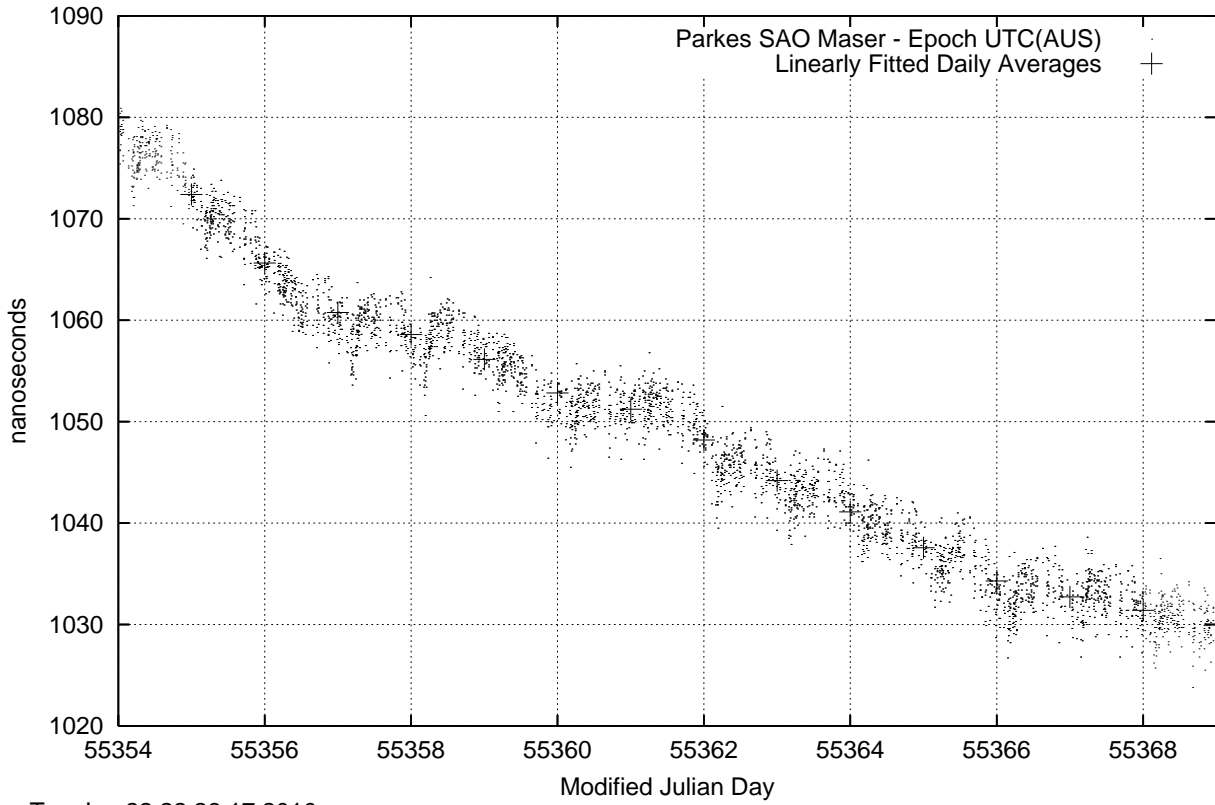

GPS Common-View Time-Transfer between ATNF Parkes and NMI Sydney

Tue Jun 22 22:26:17 2010

GPS Common-View Frequency Transfer between ATNF Parkes and NMI Sydney

Tue Jun 22 22:26:17 2010