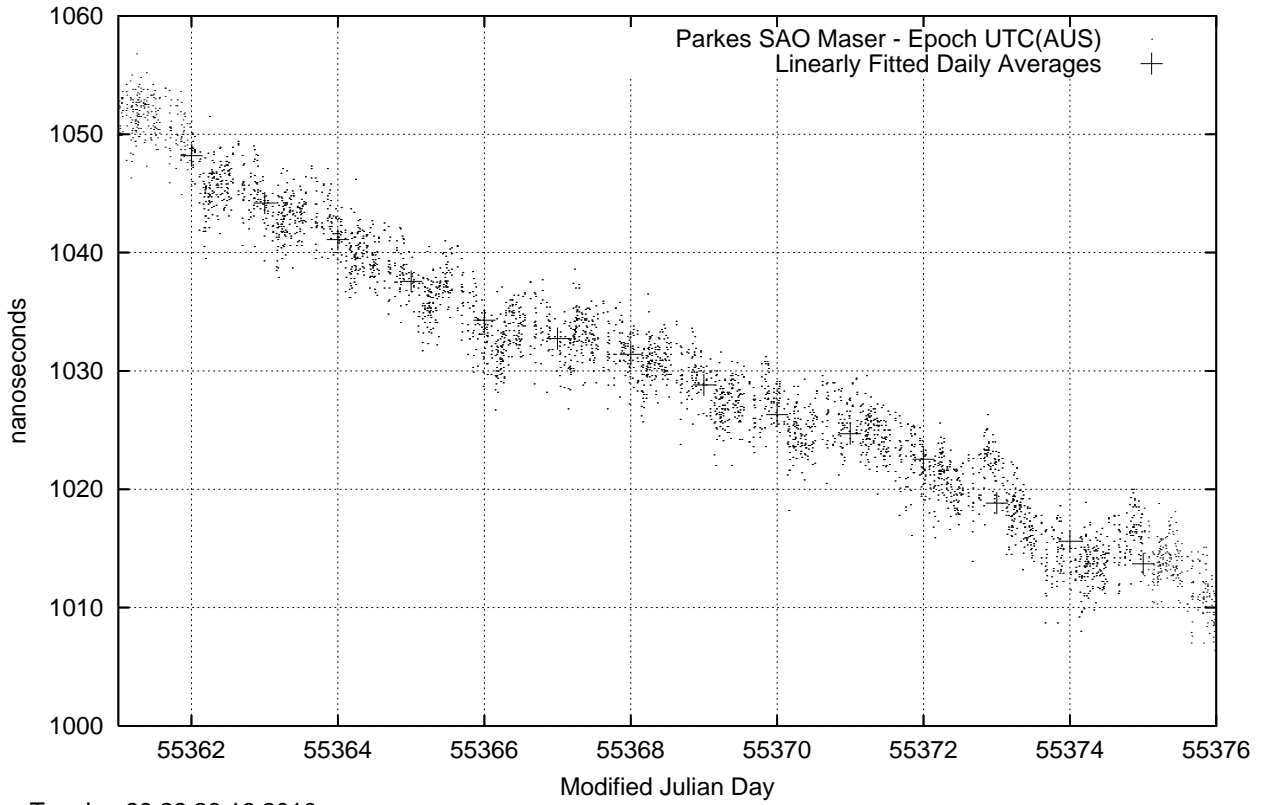

GPS Common-View Time-Transfer between ATNF Parkes and NMI Sydney

Tue Jun 29 22:26:16 2010

GPS Common-View Frequency Transfer between ATNF Parkes and NMI Sydney

Tue Jun 29 22:26:16 2010