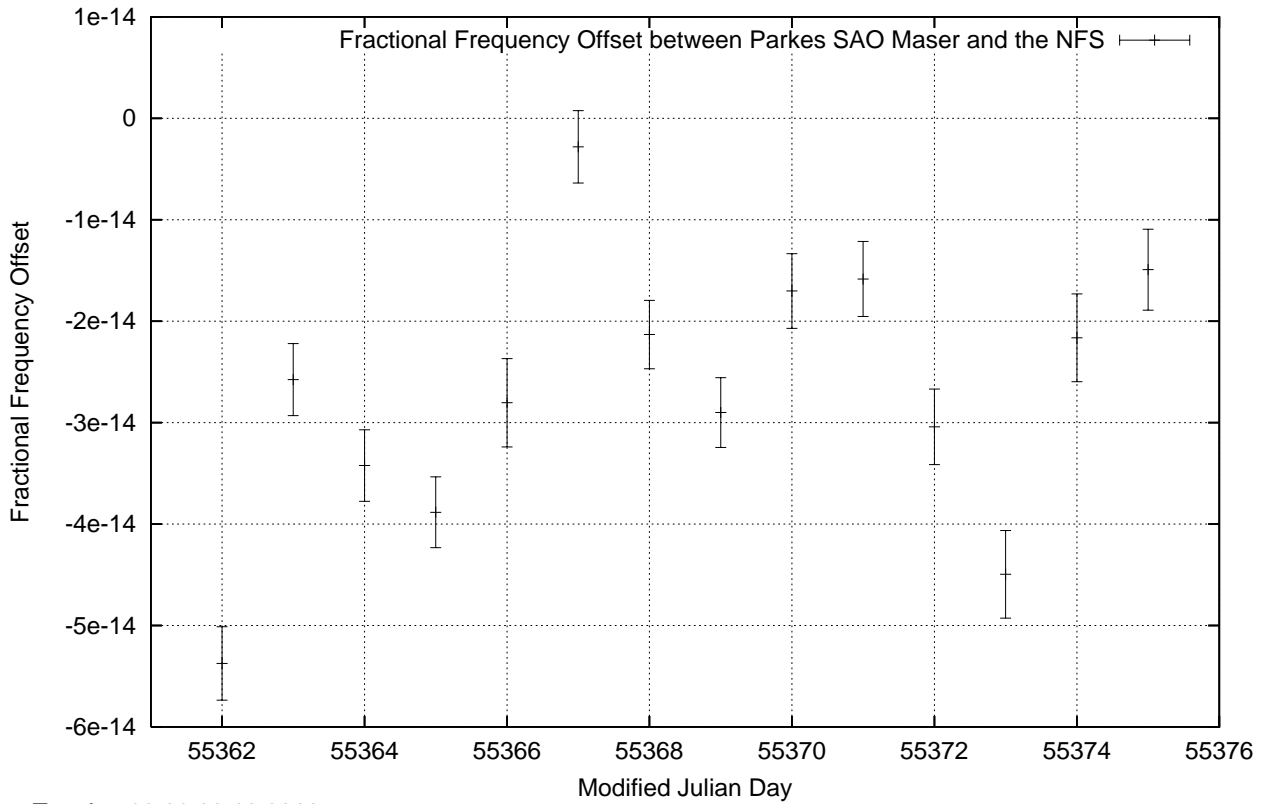

GPS Common-View Time-Transfer between ATNF Parkes and NMI Sydney

Tue Jun 29 22:26:16 2010

GPS Common-View Frequency Transfer between ATNF Parkes and NMI Sydney

Tue Jun 29 22:26:16 2010