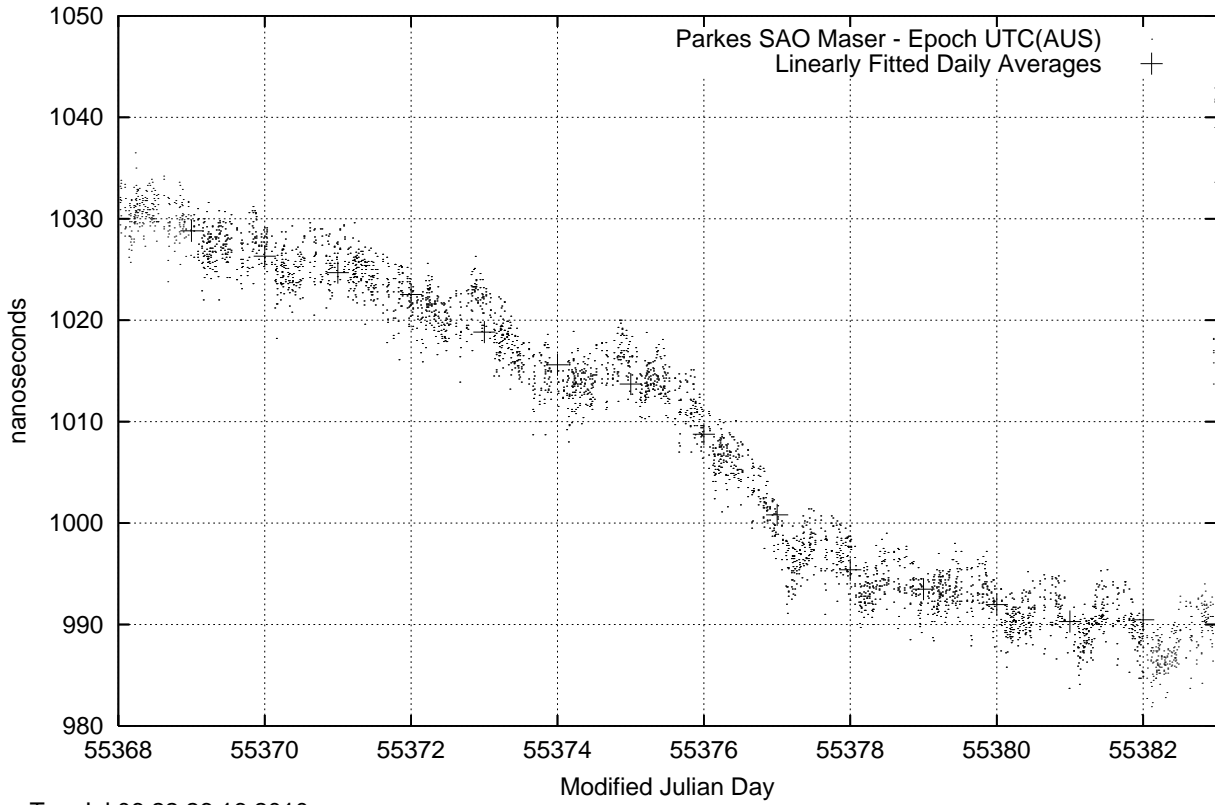

GPS Common-View Time-Transfer between ATNF Parkes and NMI Sydney

GPS Common-View Frequency Transfer between ATNF Parkes and NMI Sydney