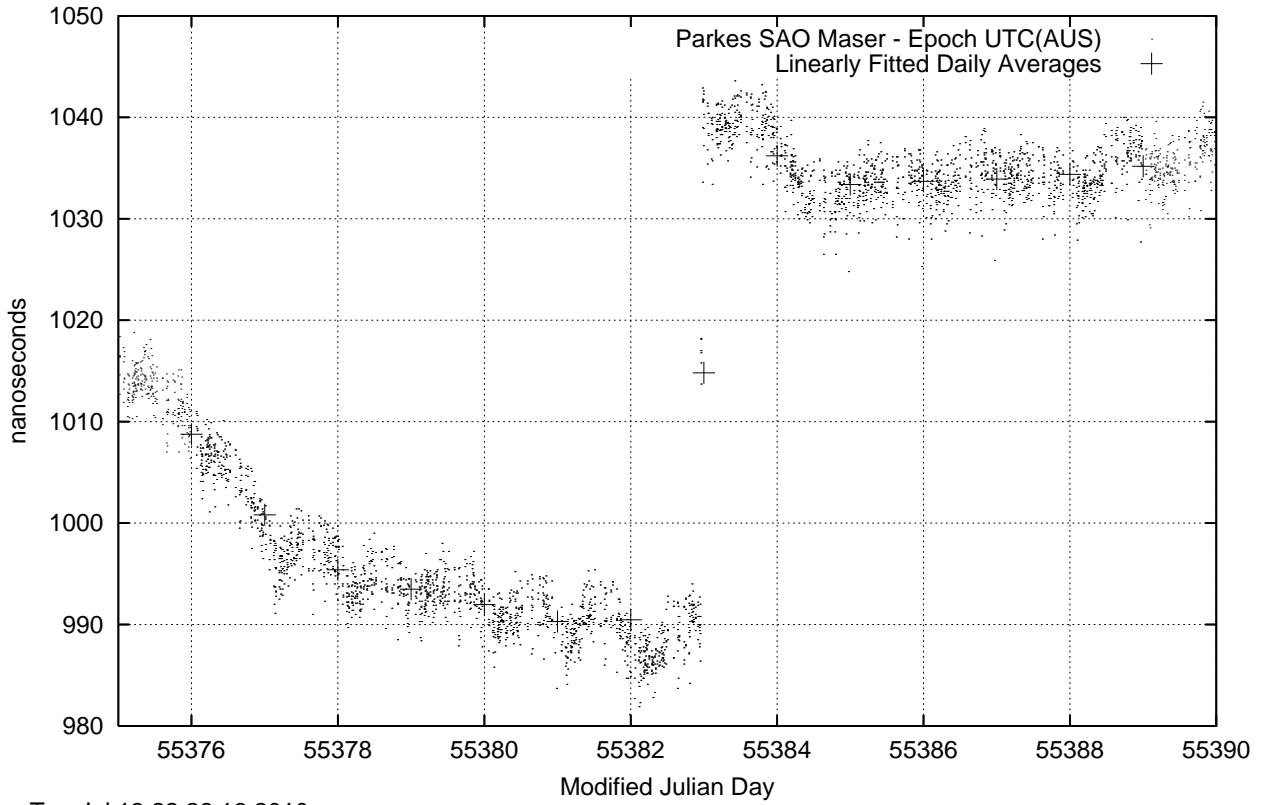

GPS Common-View Time-Transfer between ATNF Parkes and NMI Sydney

Tue Jul 13 22:26:16 2010

GPS Common-View Frequency Transfer between ATNF Parkes and NMI Sydney

Tue Jul 13 22:26:16 2010