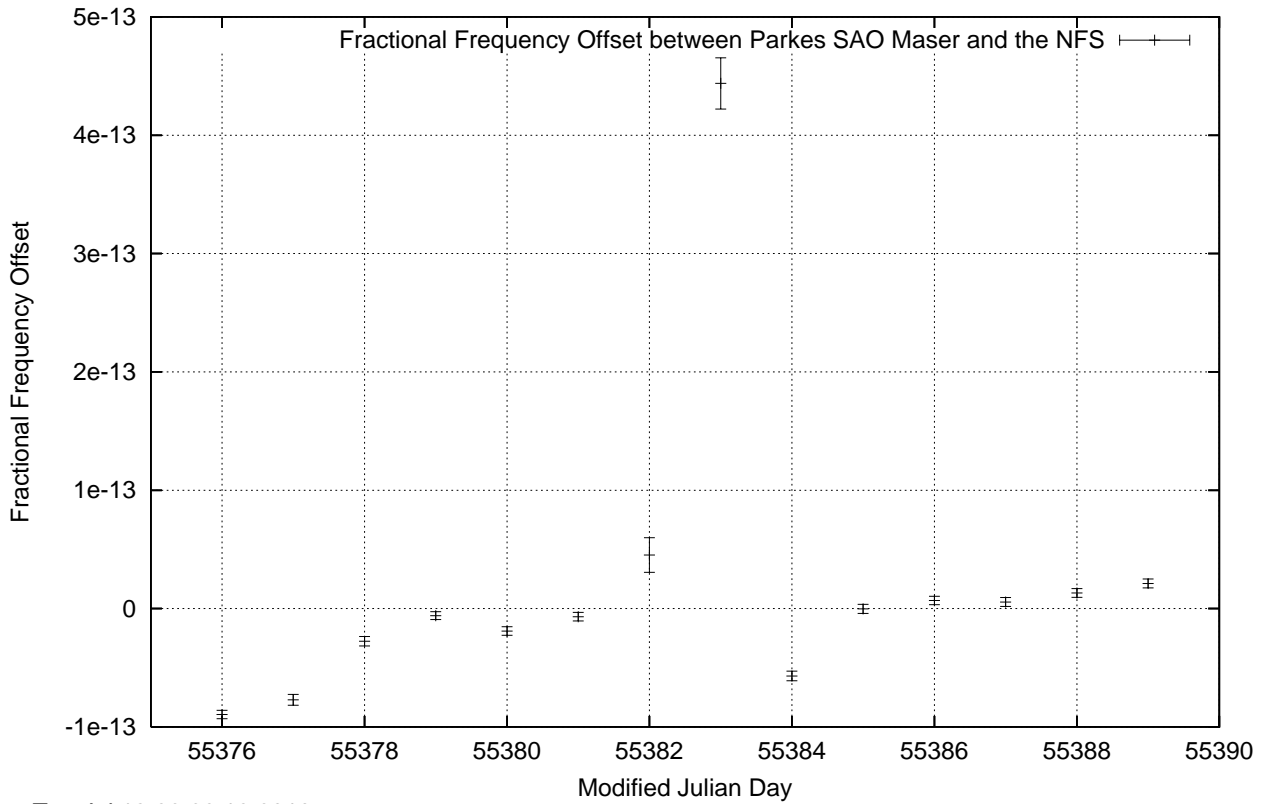

GPS Common-View Time-Transfer between ATNF Parkes and NMI Sydney

Tue Jul 13 22:26:16 2010

GPS Common-View Frequency Transfer between ATNF Parkes and NMI Sydney

Tue Jul 13 22:26:16 2010