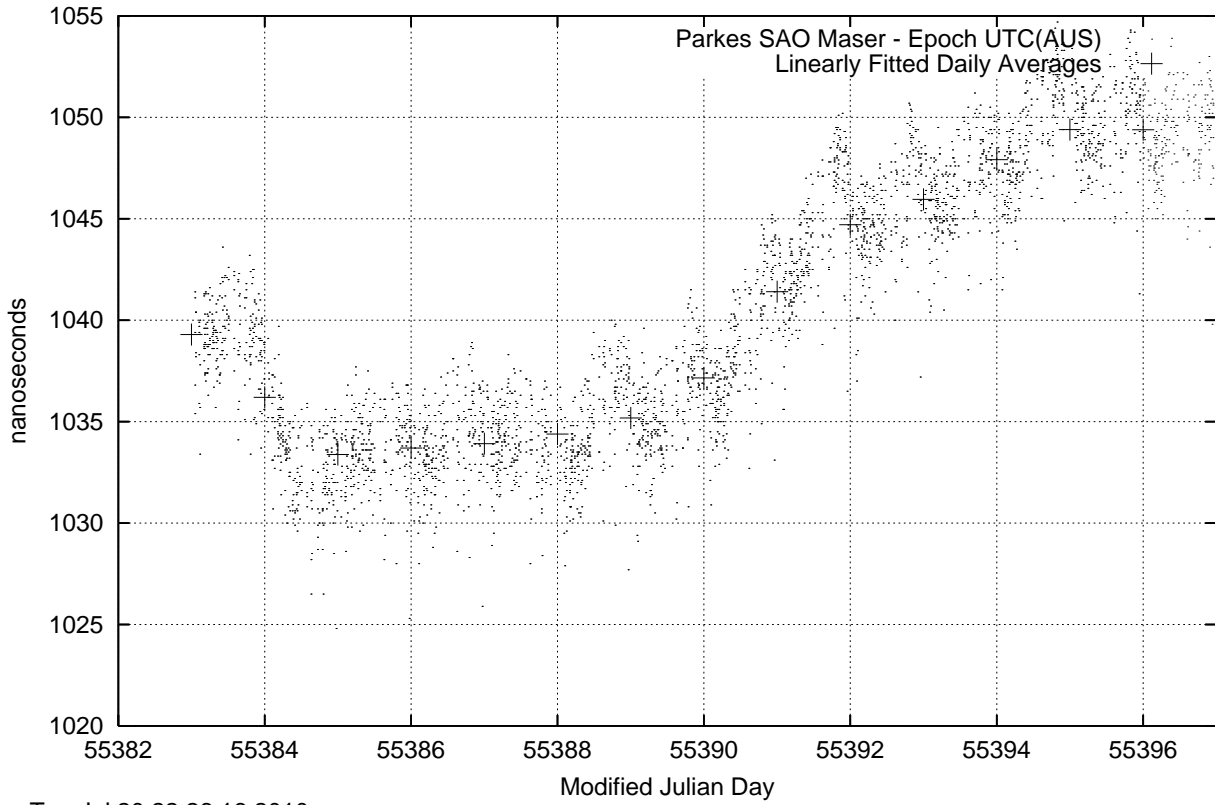

GPS Common-View Time-Transfer between ATNF Parkes and NMI Sydney

GPS Common-View Frequency Transfer between ATNF Parkes and NMI Sydney