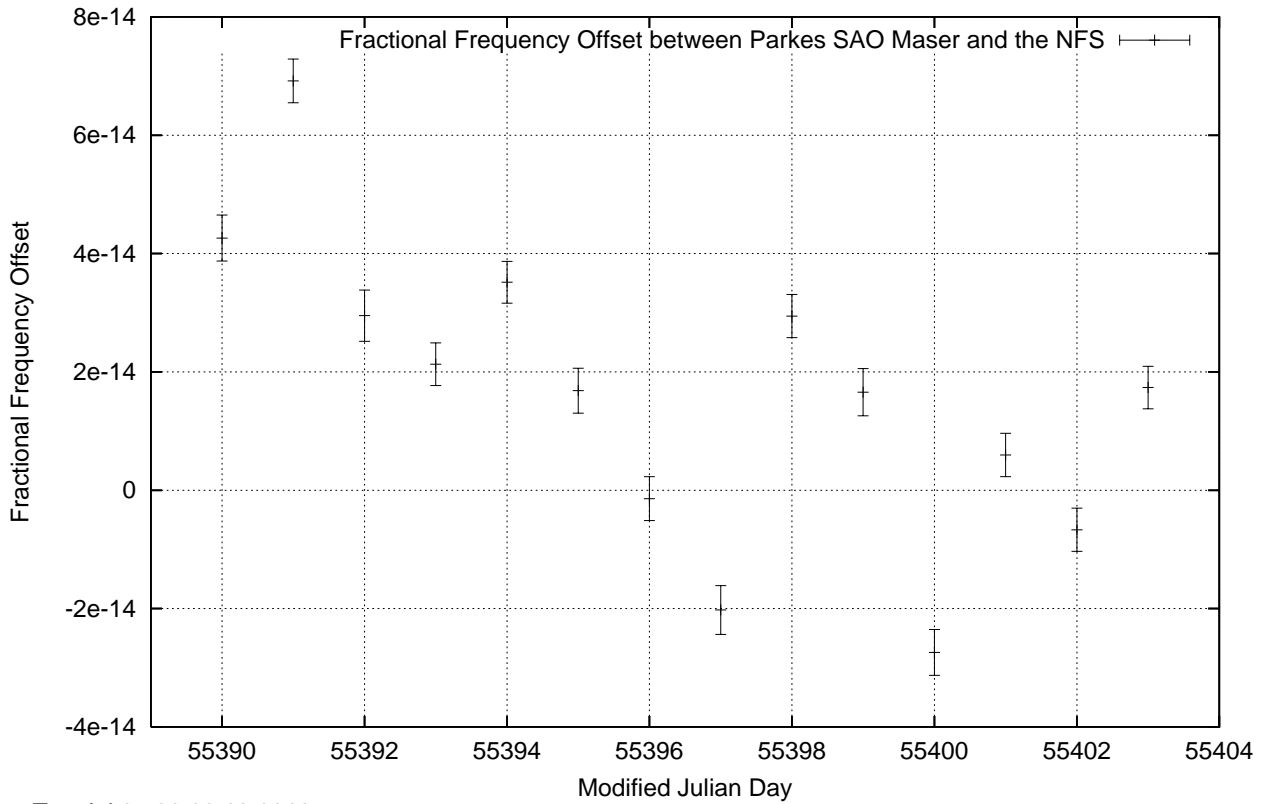

GPS Common-View Time-Transfer between ATNF Parkes and NMI Sydney

Tue Jul 27 22:26:18 2010

GPS Common-View Frequency Transfer between ATNF Parkes and NMI Sydney

Tue Jul 27 22:26:18 2010