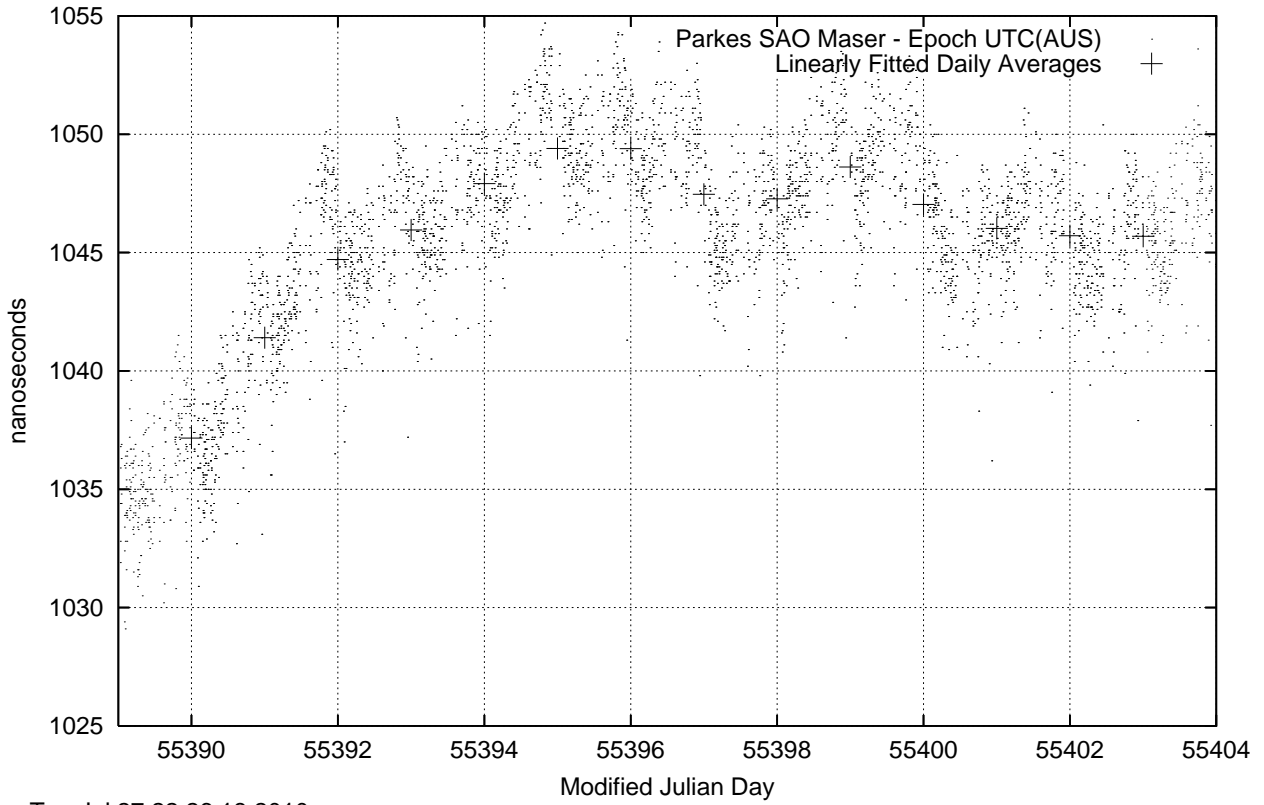

GPS Common-View Time-Transfer between ATNF Parkes and NMI Sydney

Tue Jul 27 22:26:18 2010

GPS Common-View Frequency Transfer between ATNF Parkes and NMI Sydney

Tue Jul 27 22:26:18 2010