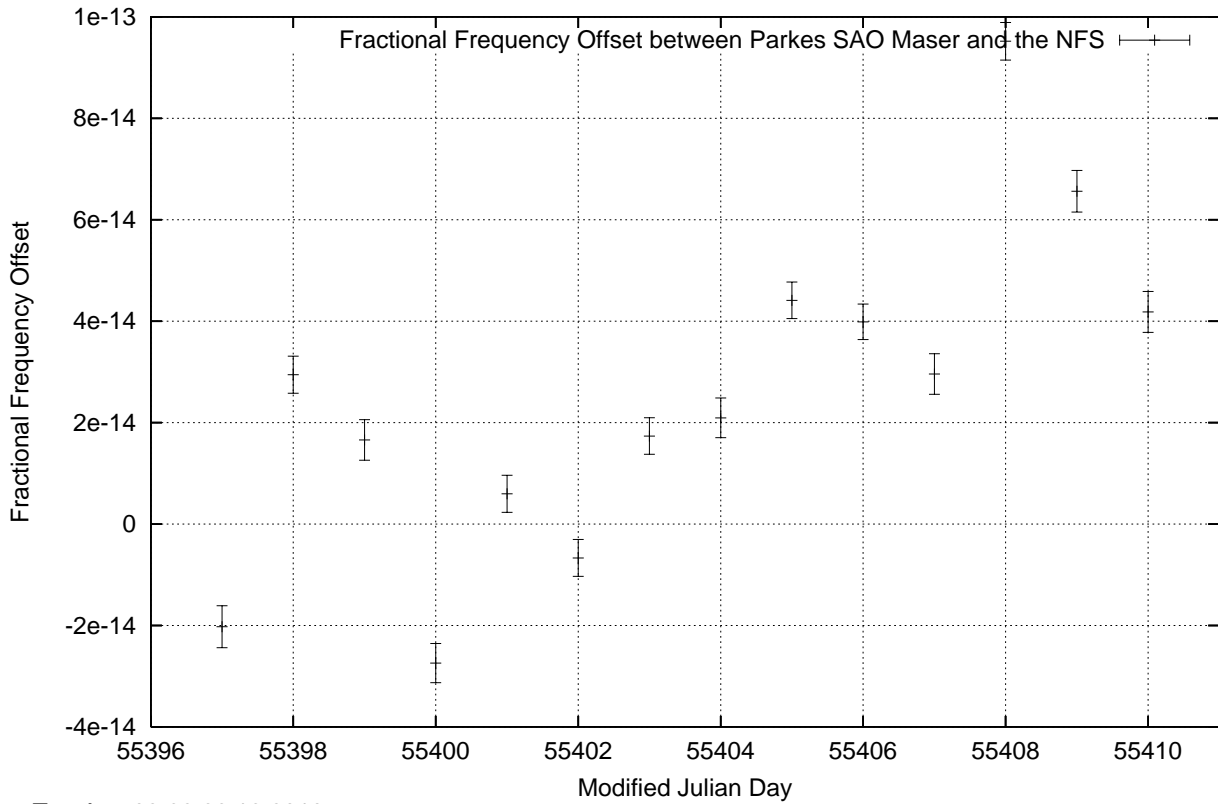

GPS Common-View Time-Transfer between ATNF Parkes and NMI Sydney

Tue Aug 03 22:26:16 2010

GPS Common-View Frequency Transfer between ATNF Parkes and NMI Sydney

Tue Aug 03 22:26:16 2010