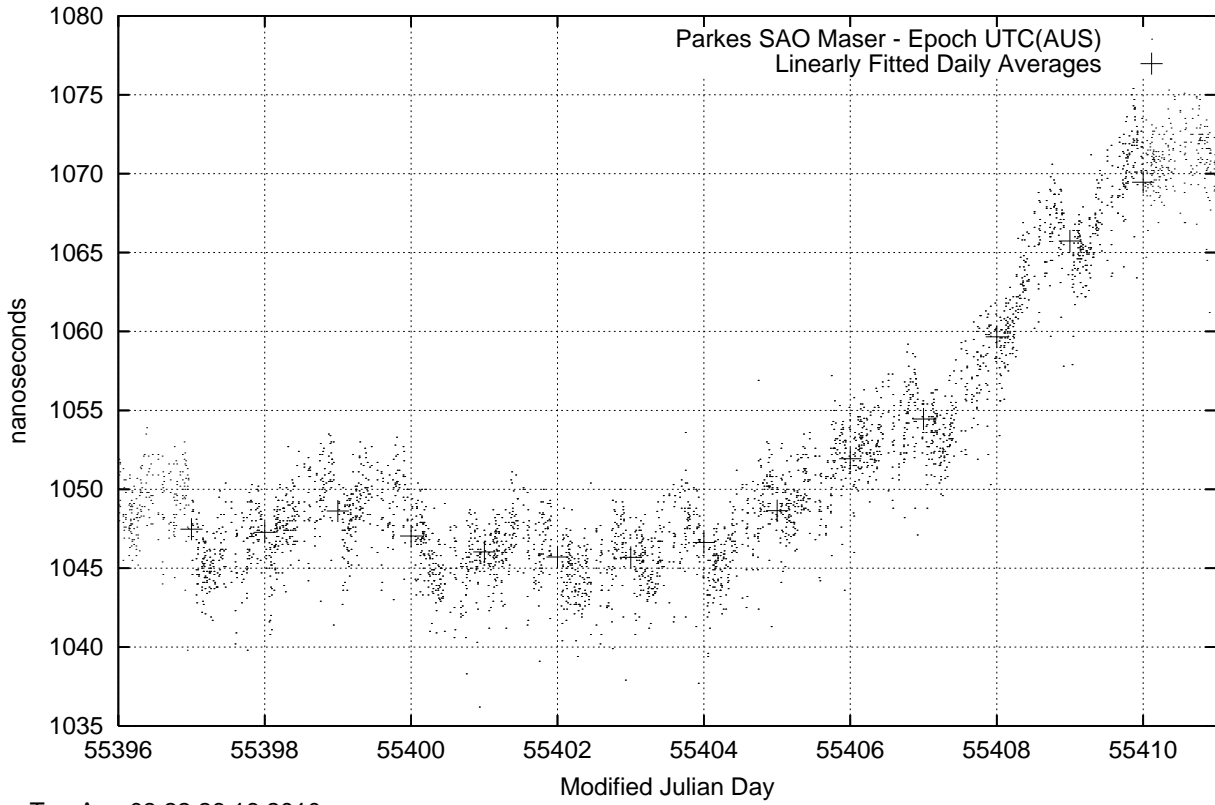

GPS Common-View Time-Transfer between ATNF Parkes and NMI Sydney

Tue Aug 03 22:26:16 2010

GPS Common-View Frequency Transfer between ATNF Parkes and NMI Sydney

Tue Aug 03 22:26:16 2010