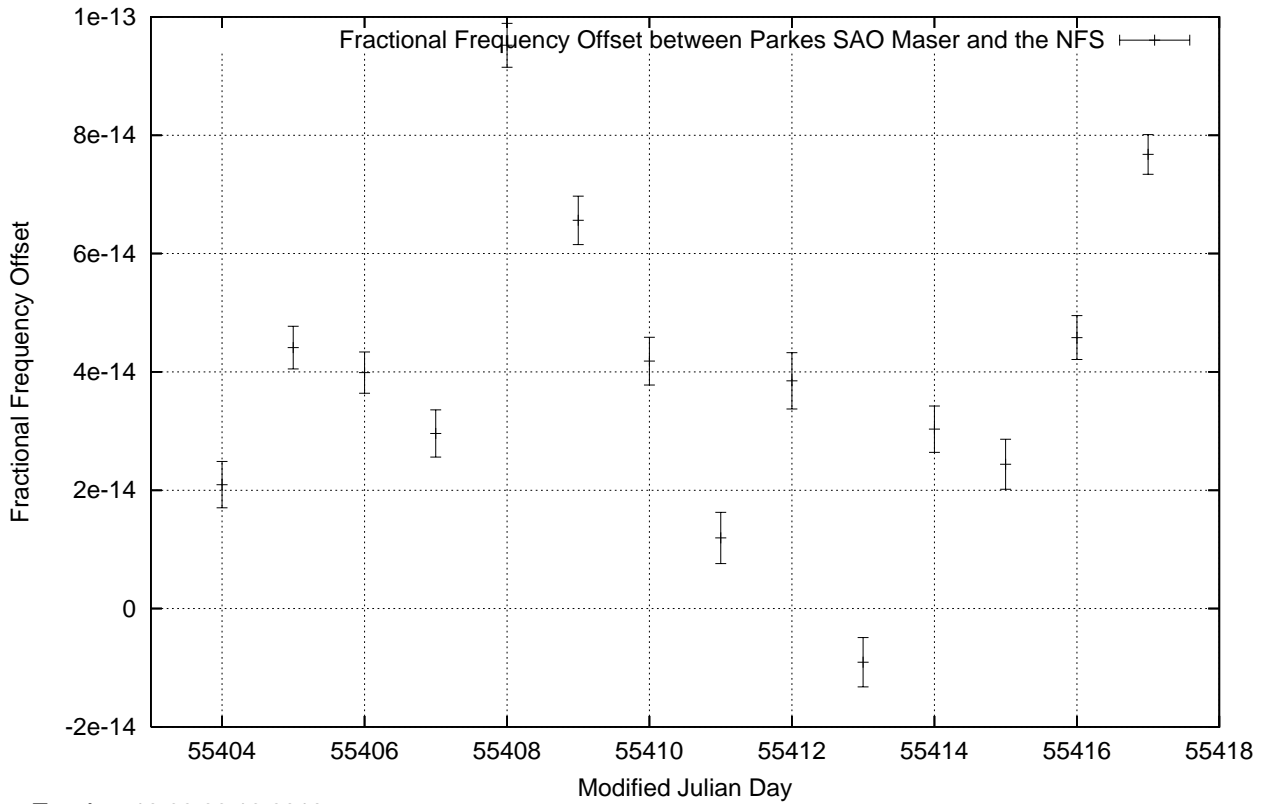

GPS Common-View Time-Transfer between ATNF Parkes and NMI Sydney

Tue Aug 10 22:26:16 2010

GPS Common-View Frequency Transfer between ATNF Parkes and NMI Sydney

Tue Aug 10 22:26:16 2010