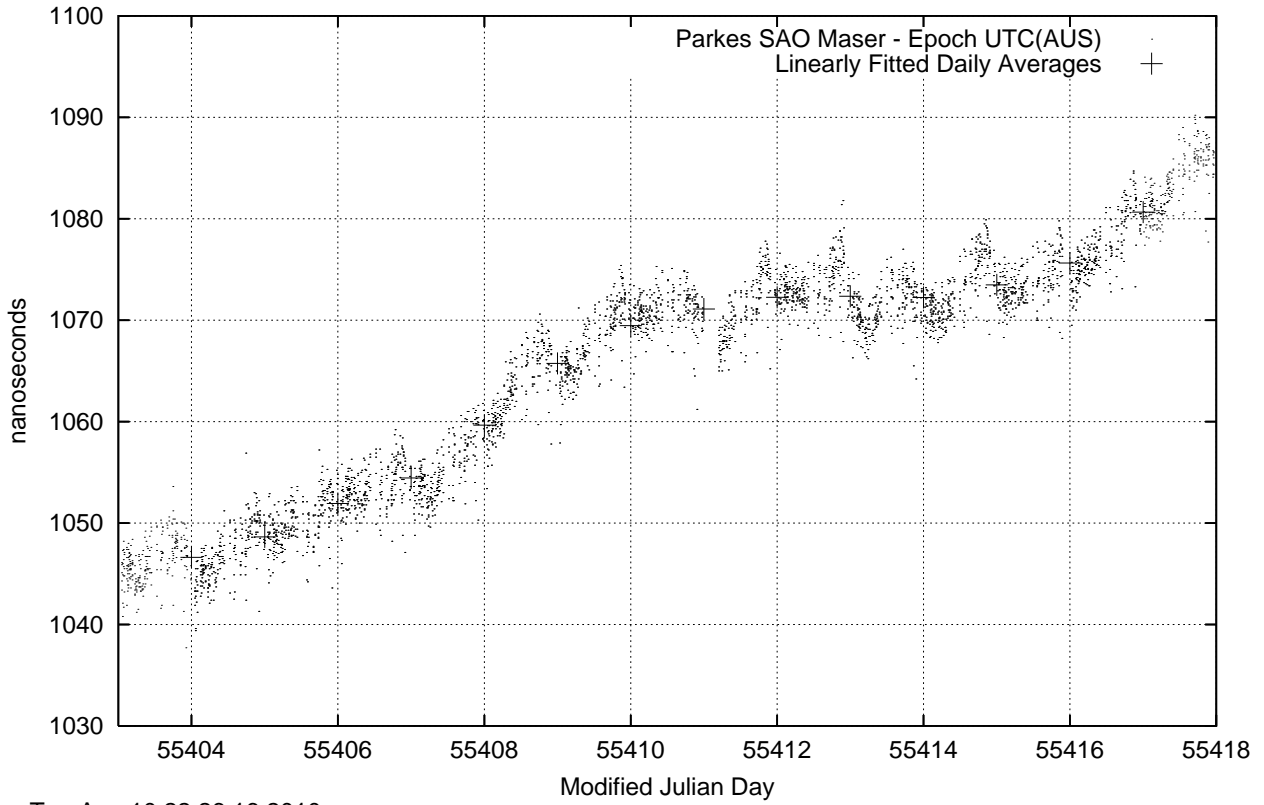

GPS Common-View Time-Transfer between ATNF Parkes and NMI Sydney

Tue Aug 10 22:26:16 2010

GPS Common-View Frequency Transfer between ATNF Parkes and NMI Sydney

Tue Aug 10 22:26:16 2010