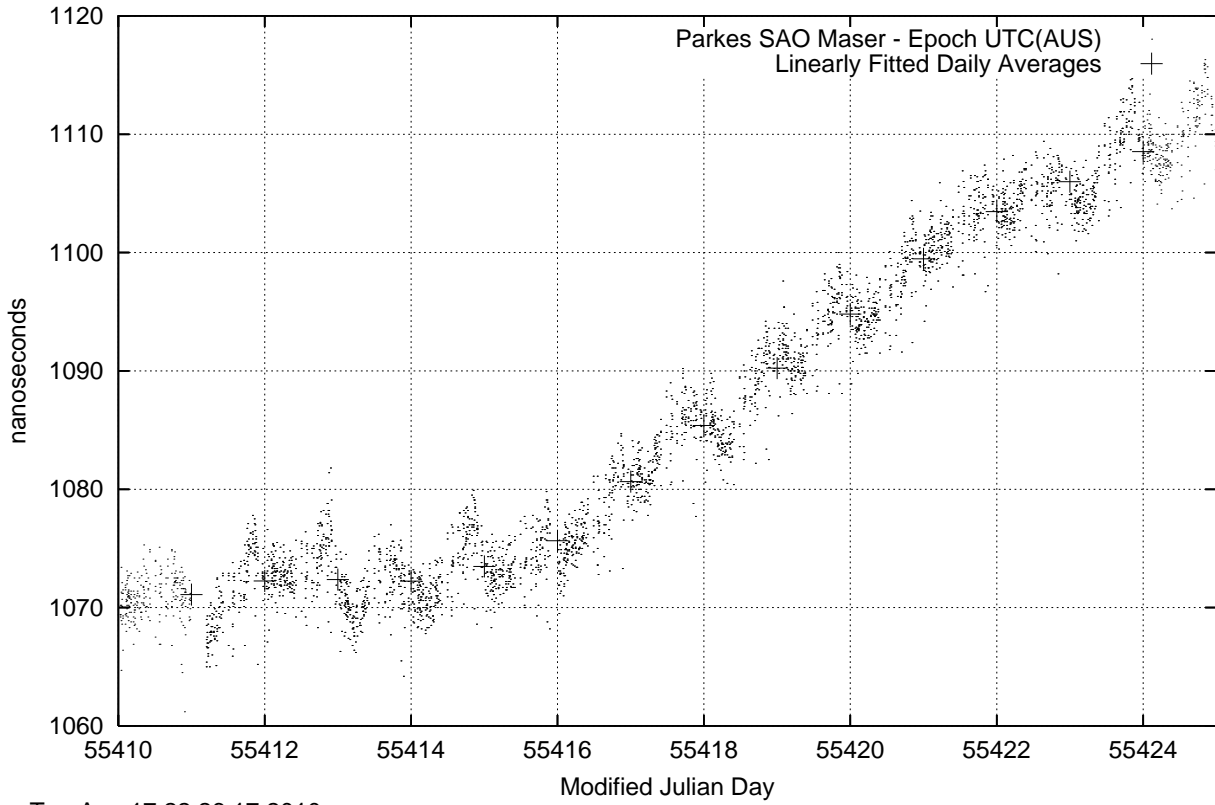

GPS Common-View Time-Transfer between ATNF Parkes and NMI Sydney

Tue Aug 17 22:26:17 2010

GPS Common-View Frequency Transfer between ATNF Parkes and NMI Sydney

Tue Aug 17 22:26:17 2010