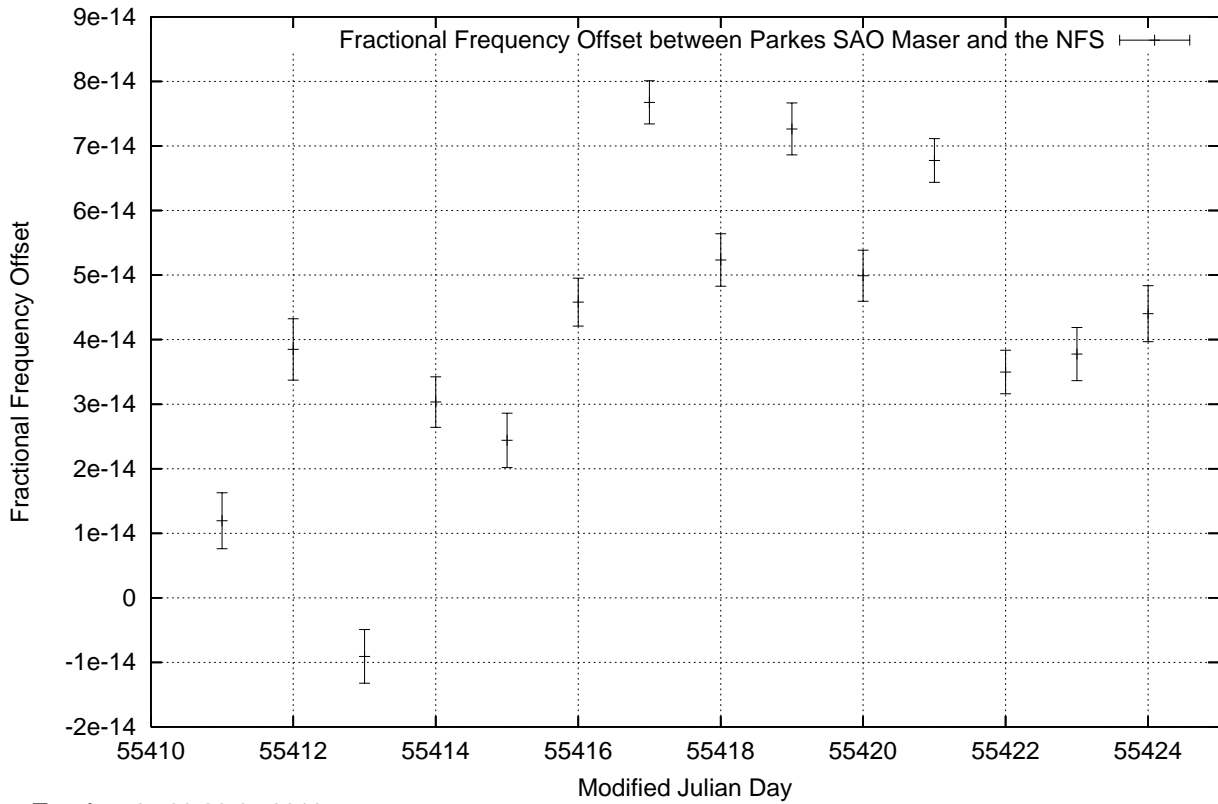

GPS Common-View Time-Transfer between ATNF Parkes and NMI Sydney

Tue Aug 17 22:26:17 2010

GPS Common-View Frequency Transfer between ATNF Parkes and NMI Sydney

Tue Aug 17 22:26:17 2010