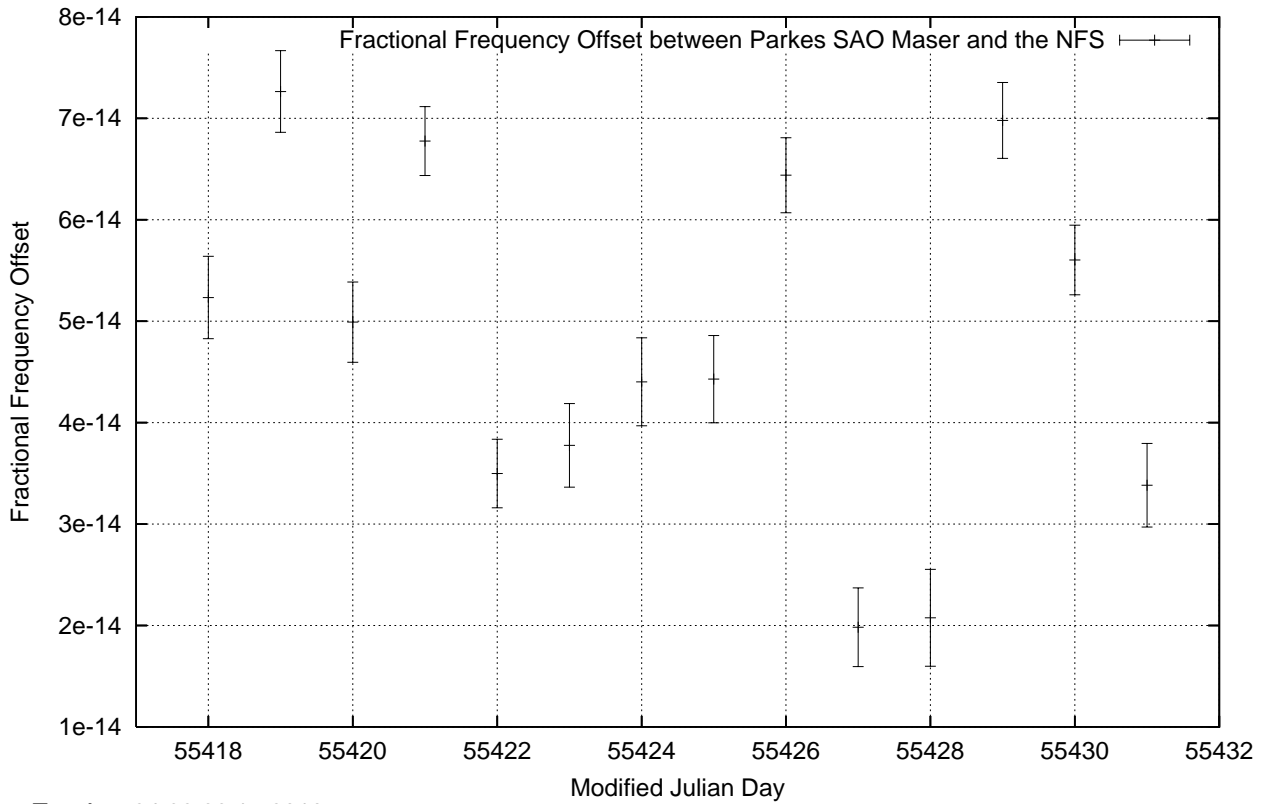

GPS Common-View Time-Transfer between ATNF Parkes and NMI Sydney

Tue Aug 24 22:26:17 2010

GPS Common-View Frequency Transfer between ATNF Parkes and NMI Sydney

Tue Aug 24 22:26:17 2010