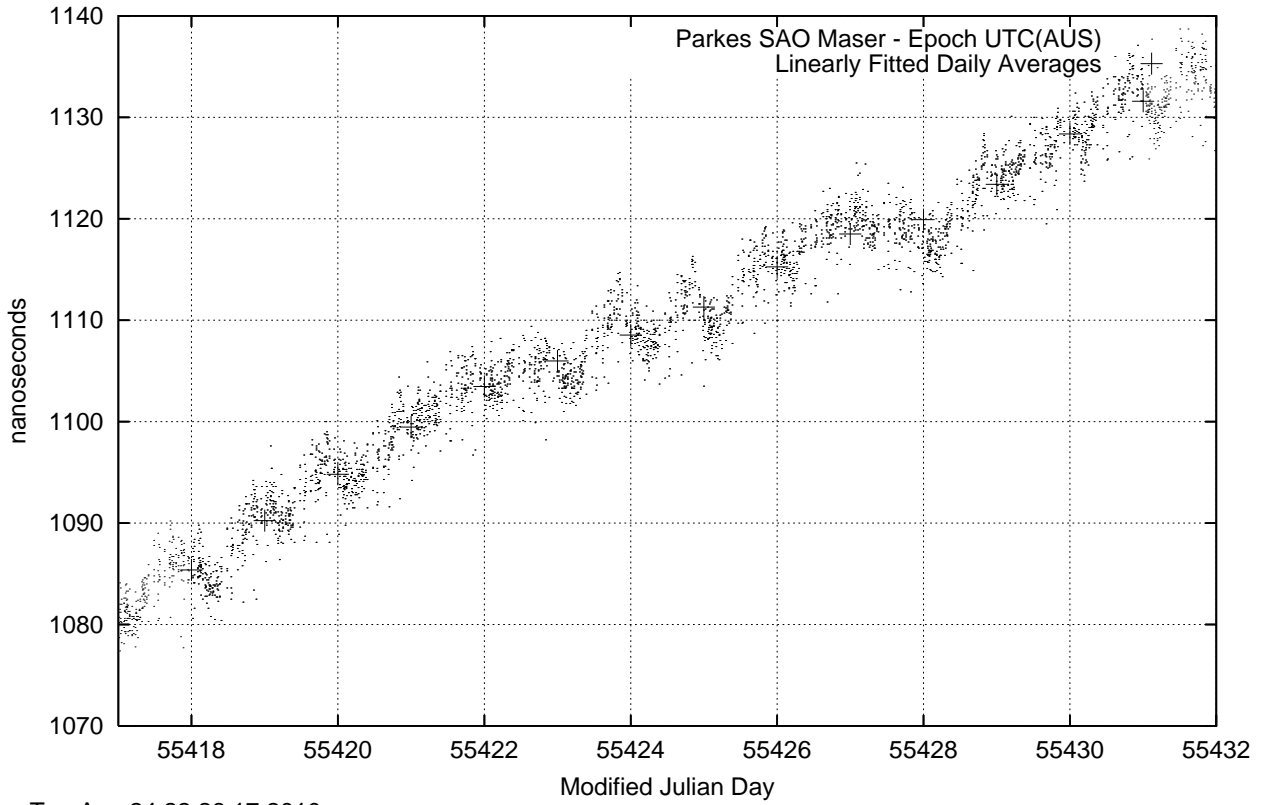

GPS Common-View Time-Transfer between ATNF Parkes and NMI Sydney

Tue Aug 24 22:26:17 2010

GPS Common-View Frequency Transfer between ATNF Parkes and NMI Sydney

Tue Aug 24 22:26:17 2010