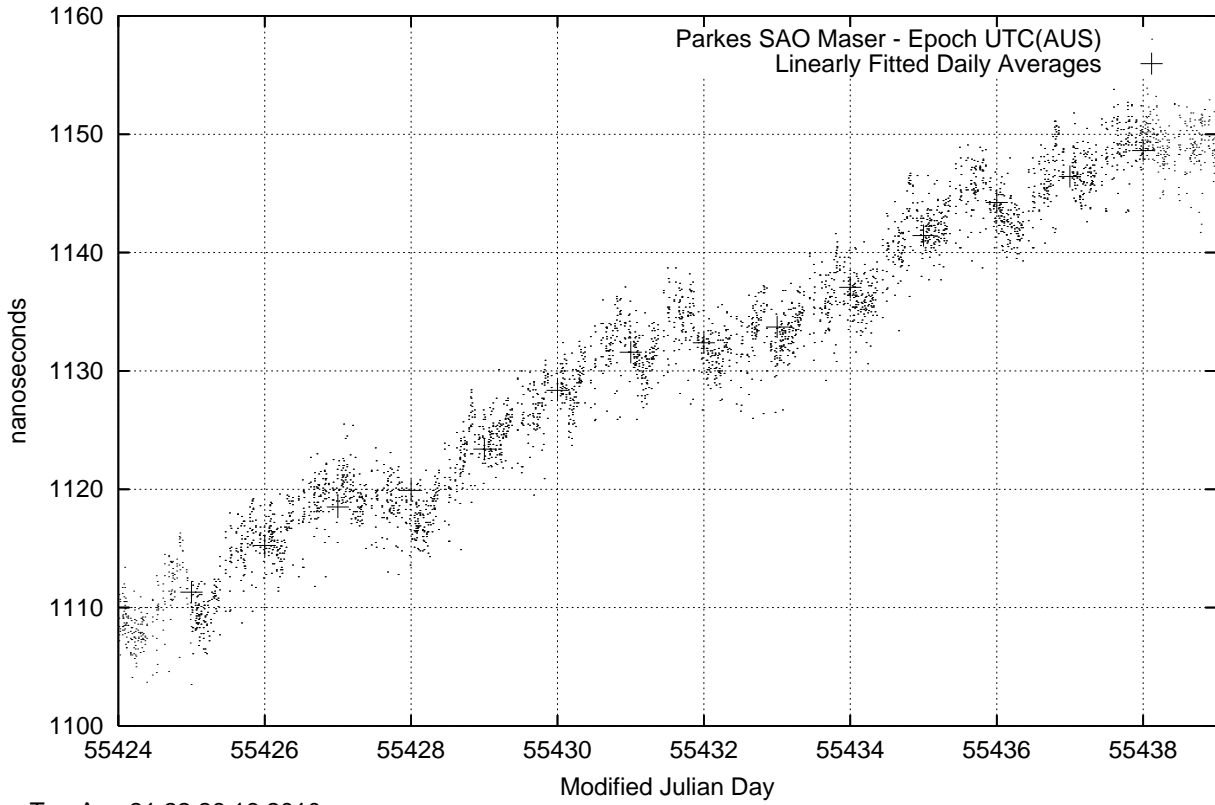

GPS Common-View Time-Transfer between ATNF Parkes and NMI Sydney

Tue Aug 31 22:26:16 2010

GPS Common-View Frequency Transfer between ATNF Parkes and NMI Sydney

Tue Aug 31 22:26:16 2010