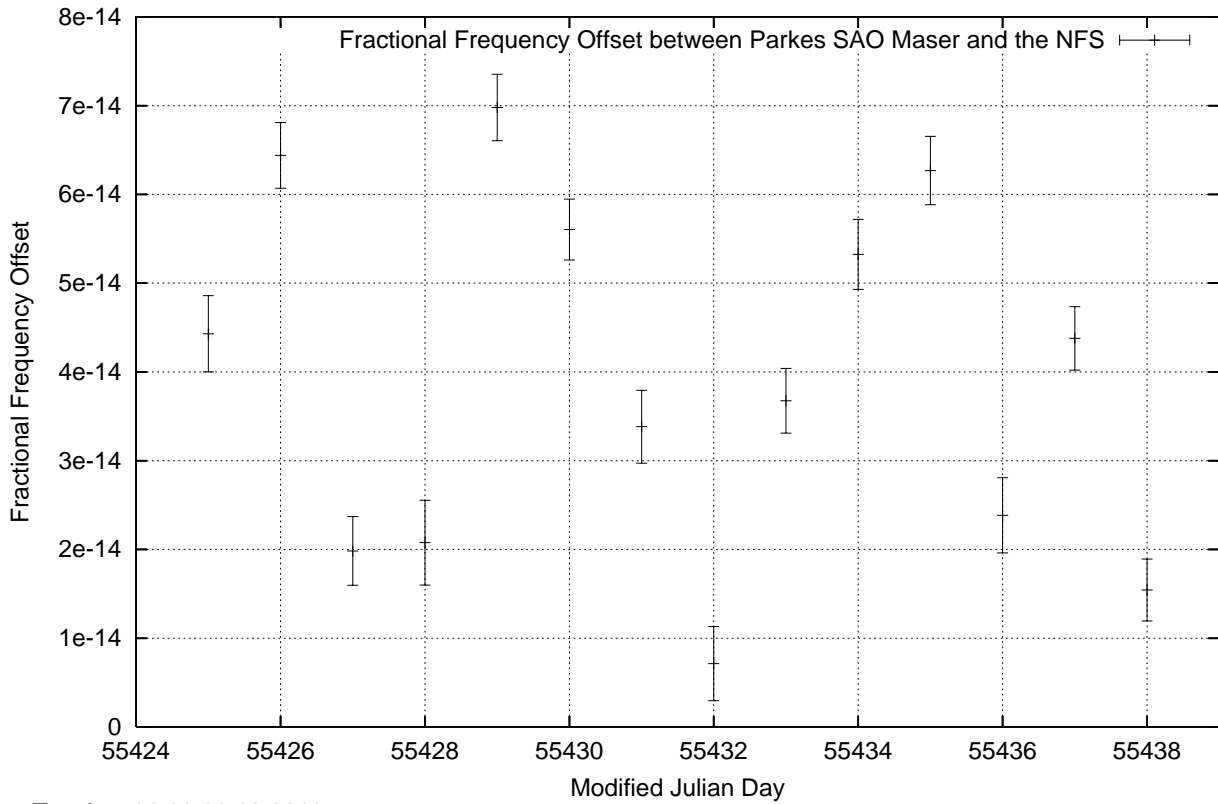

GPS Common-View Time-Transfer between ATNF Parkes and NMI Sydney

Tue Aug 31 22:26:16 2010

GPS Common-View Frequency Transfer between ATNF Parkes and NMI Sydney

Tue Aug 31 22:26:16 2010