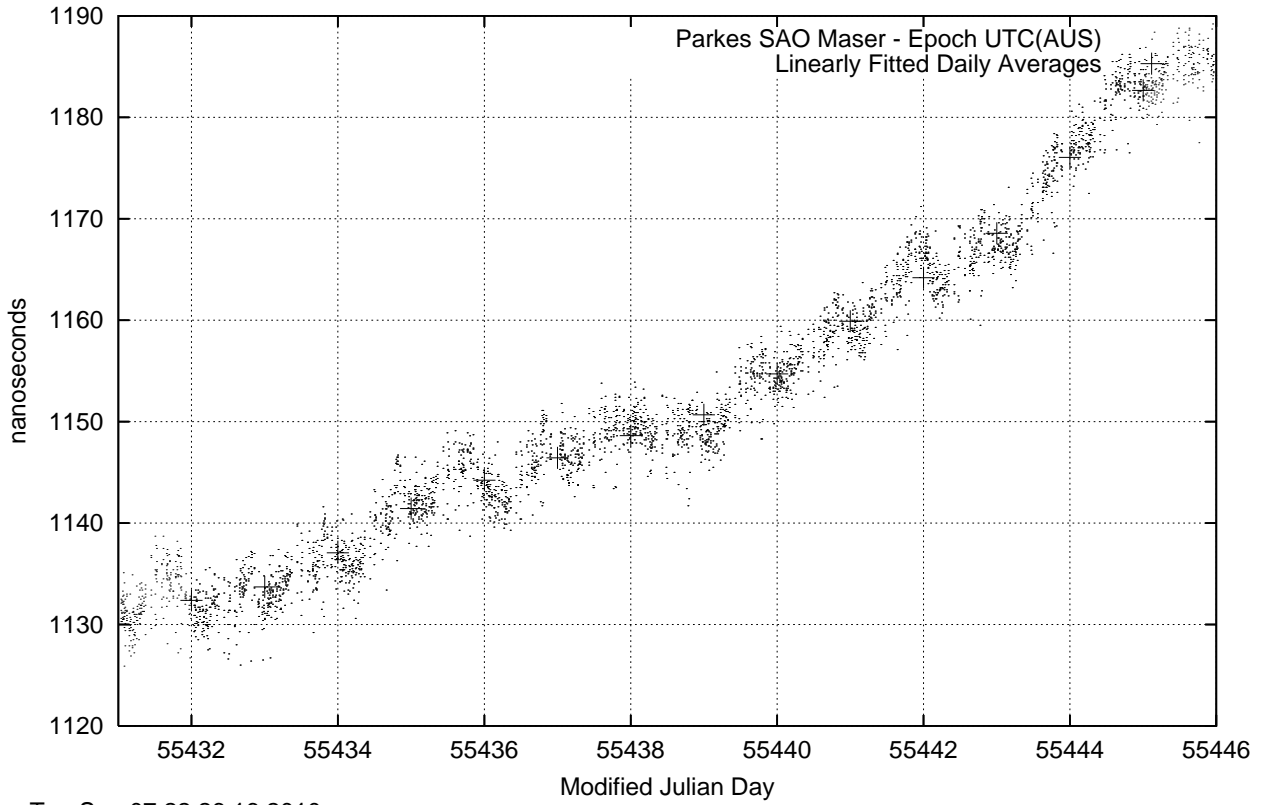

GPS Common-View Time-Transfer between ATNF Parkes and NMI Sydney

Tue Sep 07 22:26:16 2010

GPS Common-View Frequency Transfer between ATNF Parkes and NMI Sydney

Tue Sep 07 22:26:16 2010