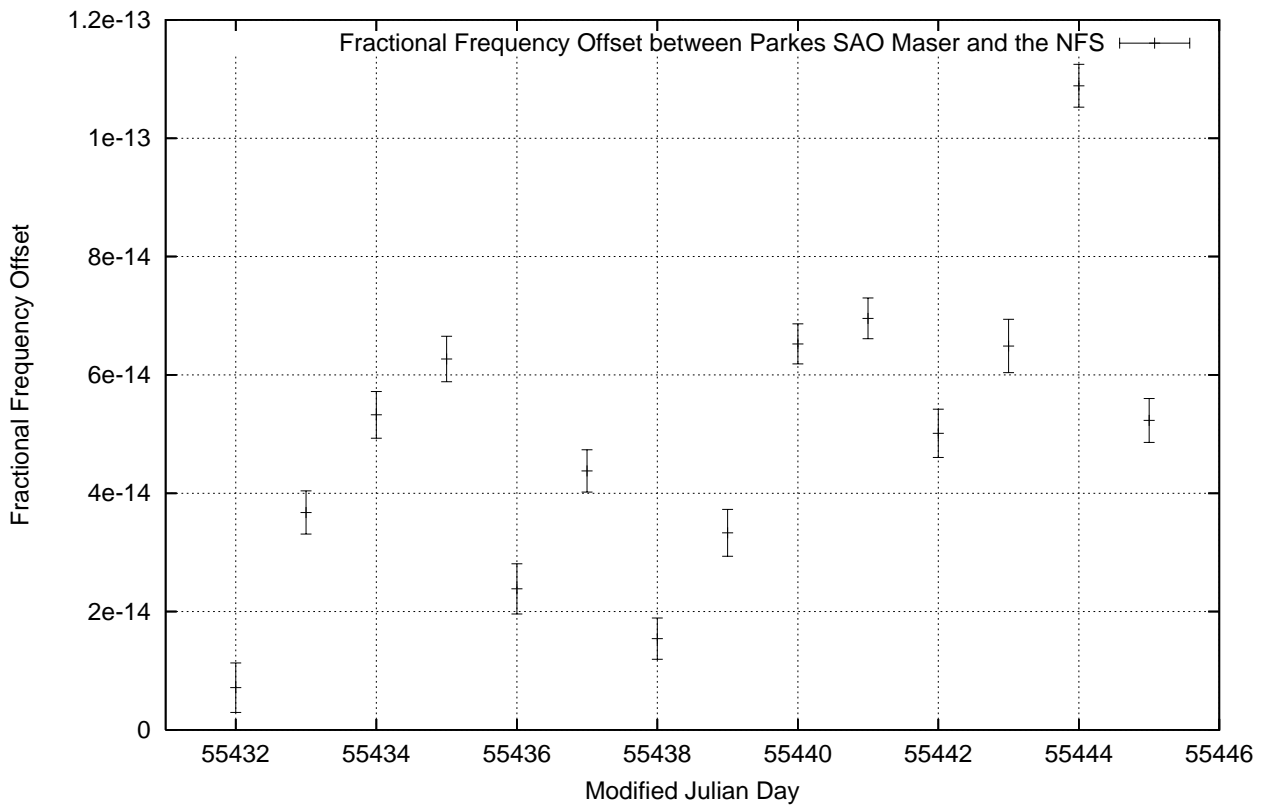

GPS Common-View Time-Transfer between ATNF Parkes and NMI Sydney

Tue Sep 07 22:26:16 2010

GPS Common-View Frequency Transfer between ATNF Parkes and NMI Sydney

Tue Sep 07 22:26:16 2010