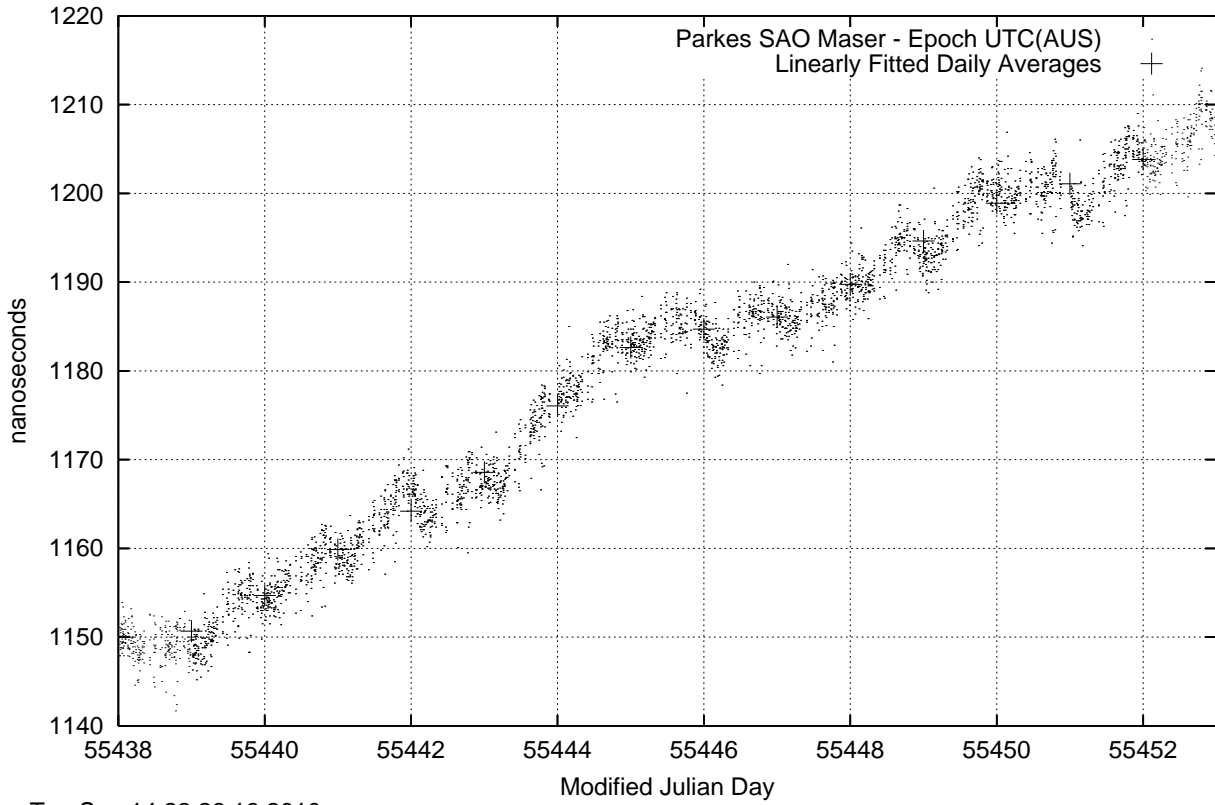

GPS Common-View Time-Transfer between ATNF Parkes and NMI Sydney

Tue Sep 14 22:26:16 2010

GPS Common-View Frequency Transfer between ATNF Parkes and NMI Sydney

Tue Sep 14 22:26:16 2010