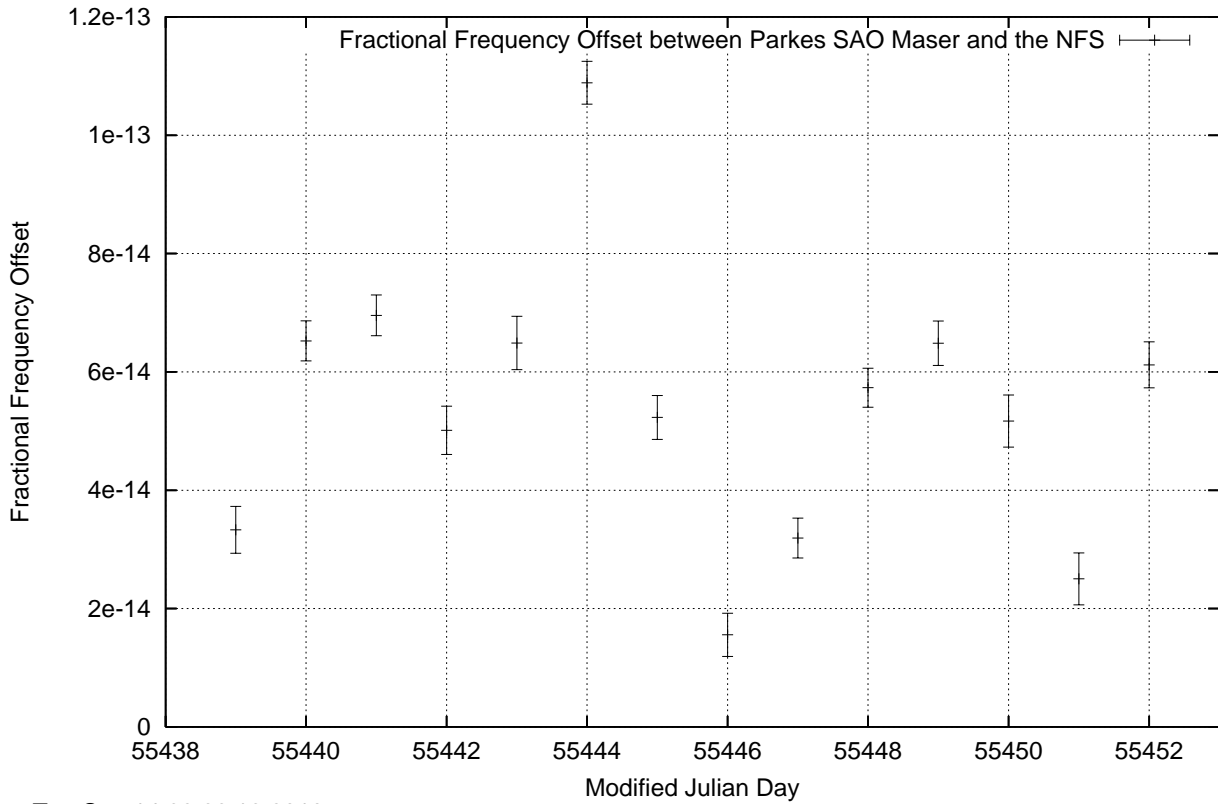

GPS Common-View Time-Transfer between ATNF Parkes and NMI Sydney

Tue Sep 14 22:26:16 2010

GPS Common-View Frequency Transfer between ATNF Parkes and NMI Sydney

Tue Sep 14 22:26:16 2010