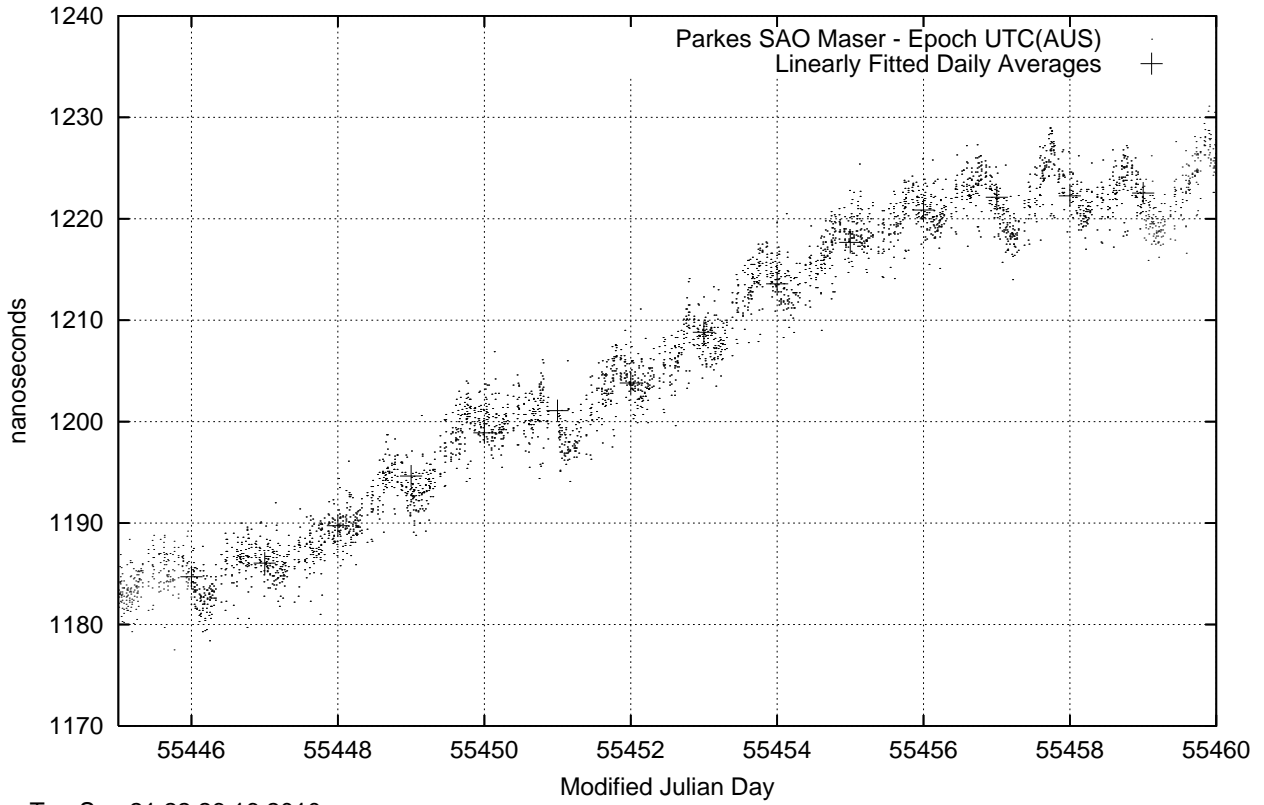

GPS Common-View Time-Transfer between ATNF Parkes and NMI Sydney

Tue Sep 21 22:26:16 2010

GPS Common-View Frequency Transfer between ATNF Parkes and NMI Sydney

Tue Sep 21 22:26:16 2010