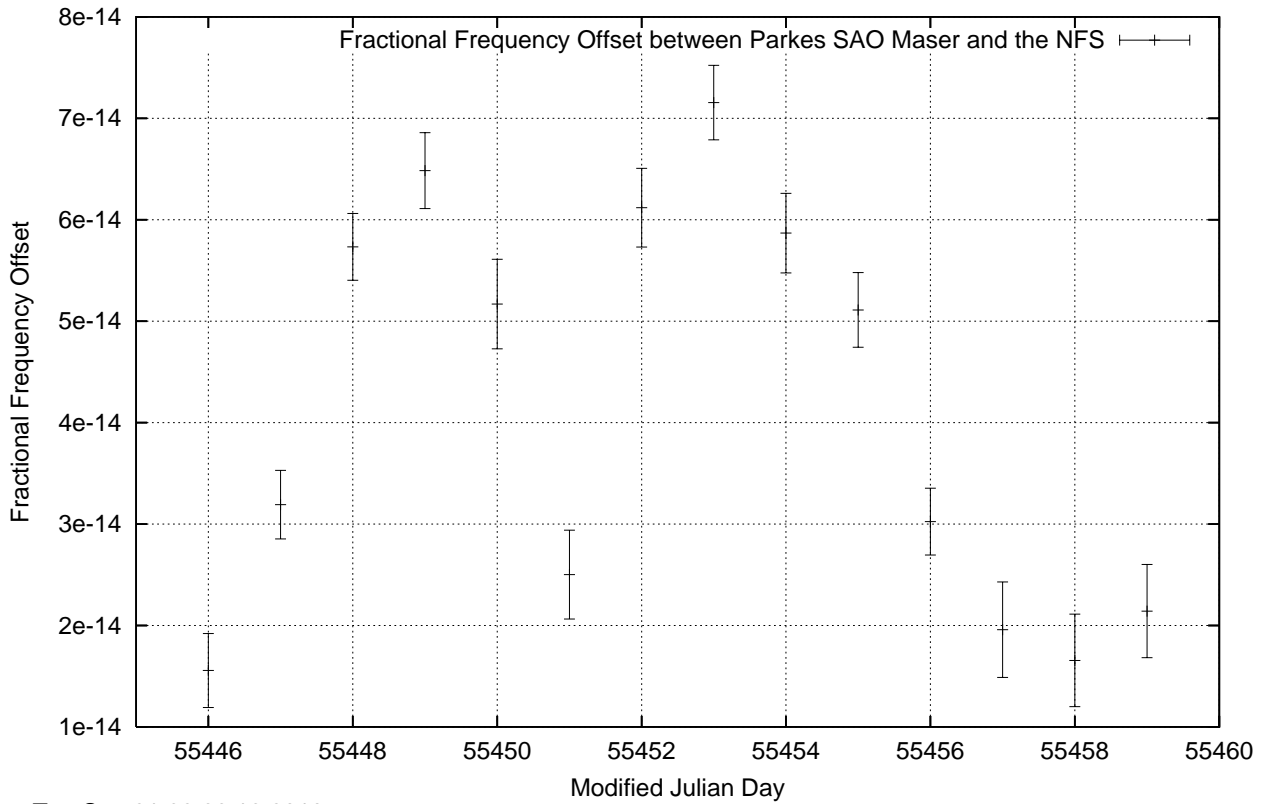

GPS Common-View Time-Transfer between ATNF Parkes and NMI Sydney

Tue Sep 21 22:26:16 2010

GPS Common-View Frequency Transfer between ATNF Parkes and NMI Sydney

Tue Sep 21 22:26:16 2010